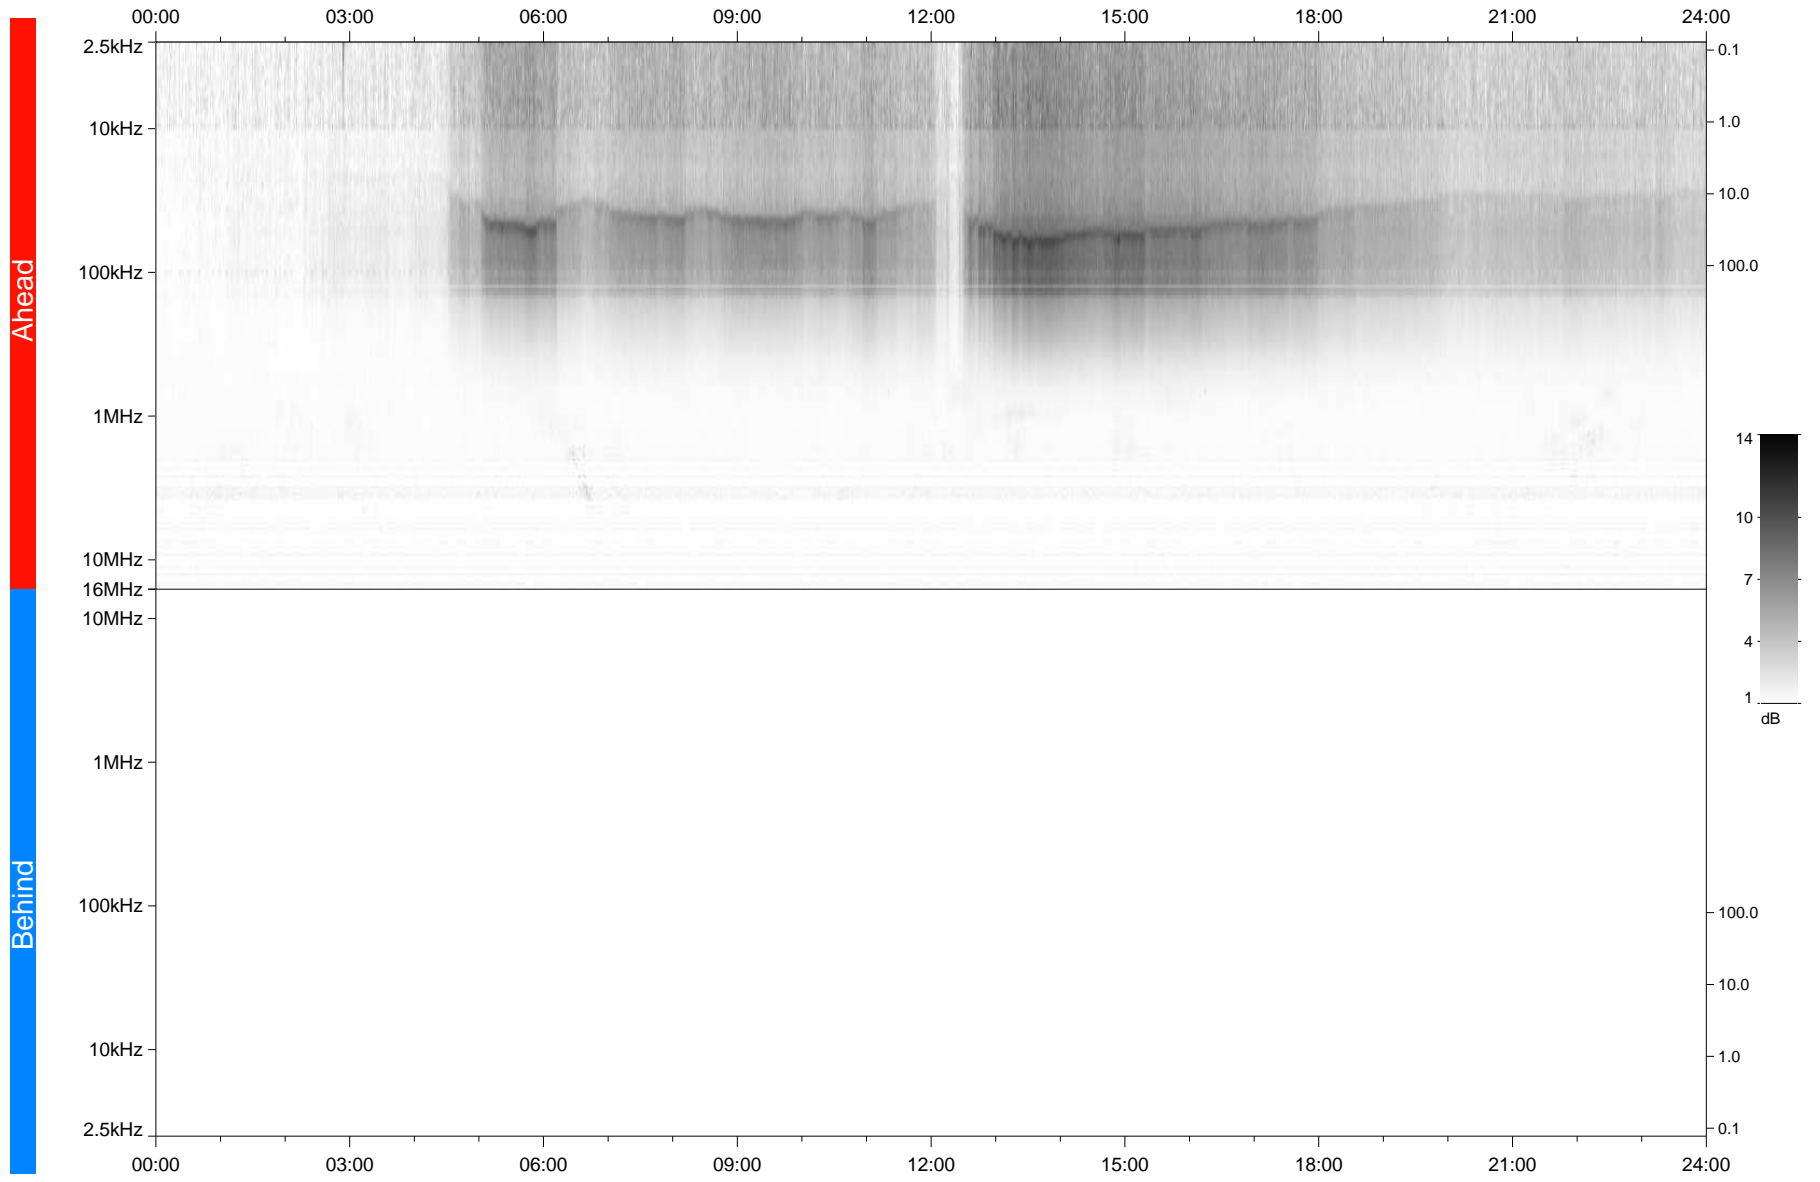

# STEREO/WAVES Daily Summary - 04-Aug-2020 (DOY 217)

Ahead source file: swaves\_ahead\_2020\_217\_1\_05.fin  
Ahead PSE Angle: -66.3°

Behind PSE Angle: 59.9°  
Behind source file: No STEREO-B data

Time (UTC)

file: stereo\_swaves\_daily-summary\_gray\_20200804\_v04  
made by: space.umn.edu on macOS with IDL 8.8.2 on 2022-10-03 16:42:17, with TMLib V945 / dynspec V311