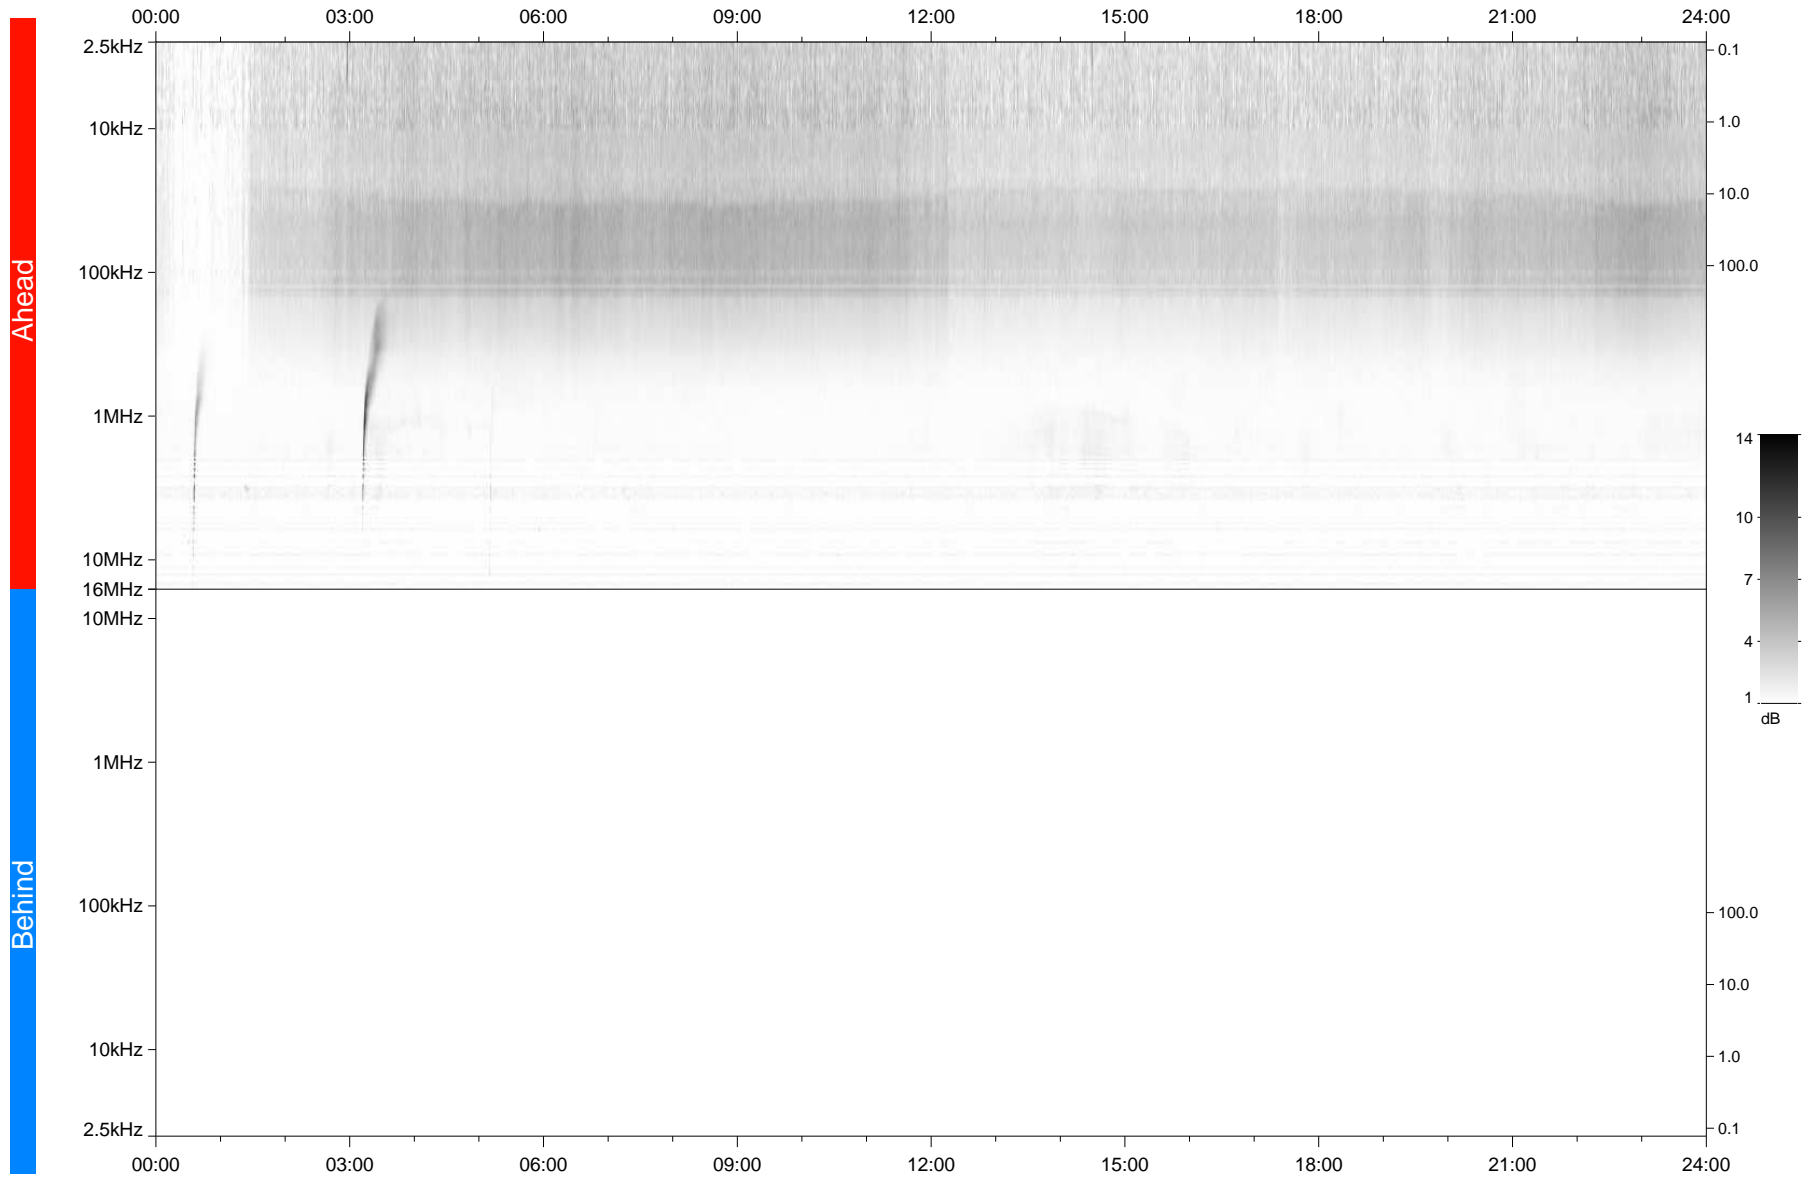

STEREO/WAVES Daily Summary - 23-Jul-2020 (DOY 205)

Ahead source file: swaves_ahead_2020_205_1_05.fin
Ahead PSE Angle: -67.4°

Behind PSE Angle: 60.7°
Behind source file: No STEREO-B data

Time (UTC)

file: stereo_swaves_daily-summary_gray_20200723_v03
made by: space.umn.edu on macOS with TDL 8.8.2 on 2022-09-15 15:34:04, with TLib V945 / dynspec V311