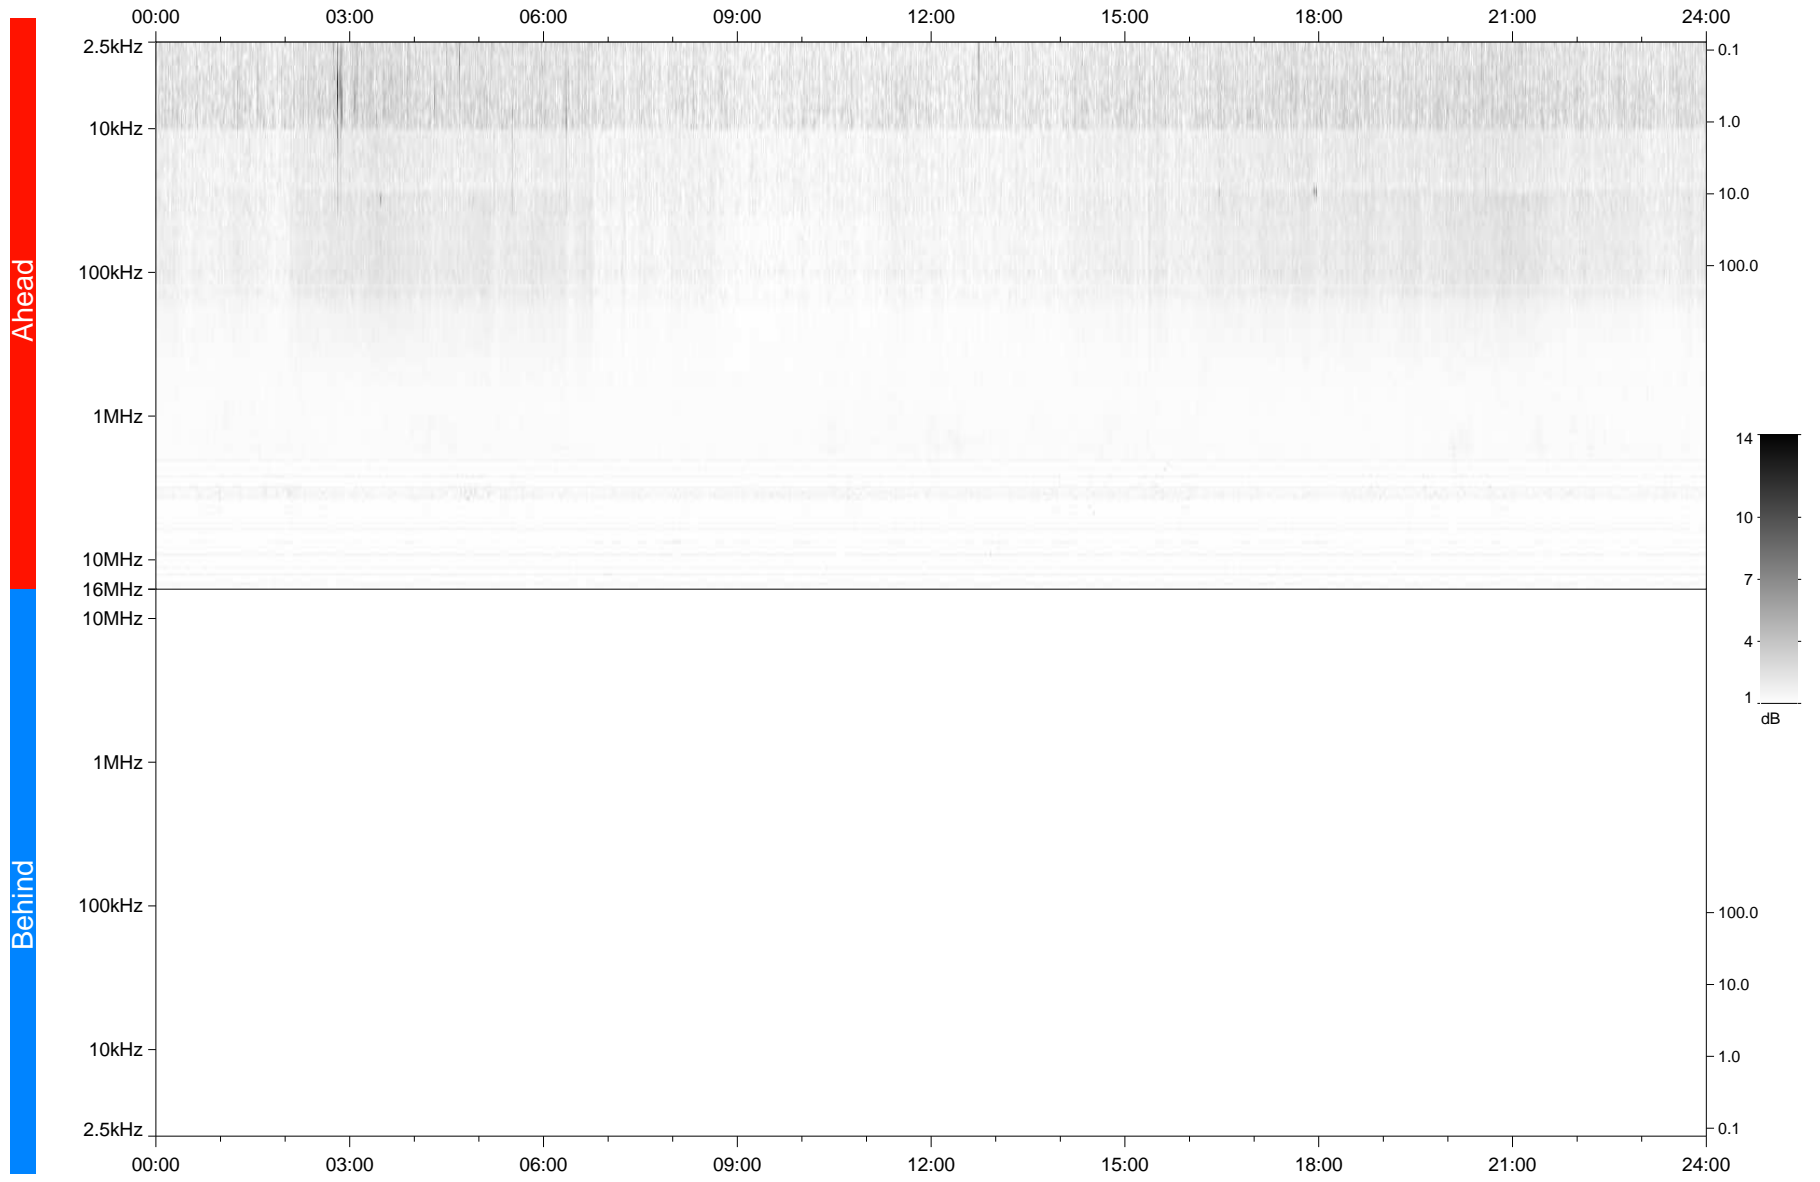

# STEREO/WAVES Daily Summary - 27-Jun-2020 (DOY 179)

Ahead source file: swaves\_ahead\_2020\_179\_1\_05.fin  
Ahead PSE Angle: -69.7°

Behind PSE Angle: 62.8°  
Behind source file: No STEREO-B data

Time (UTC)

file: stereo\_swaves\_daily-summary\_gray\_20200627\_v04  
made by: space.umn.edu on macOS with TDL 8.8.2 on 2022-10-03 15:45:21, with TLib V945 / dynspec V311