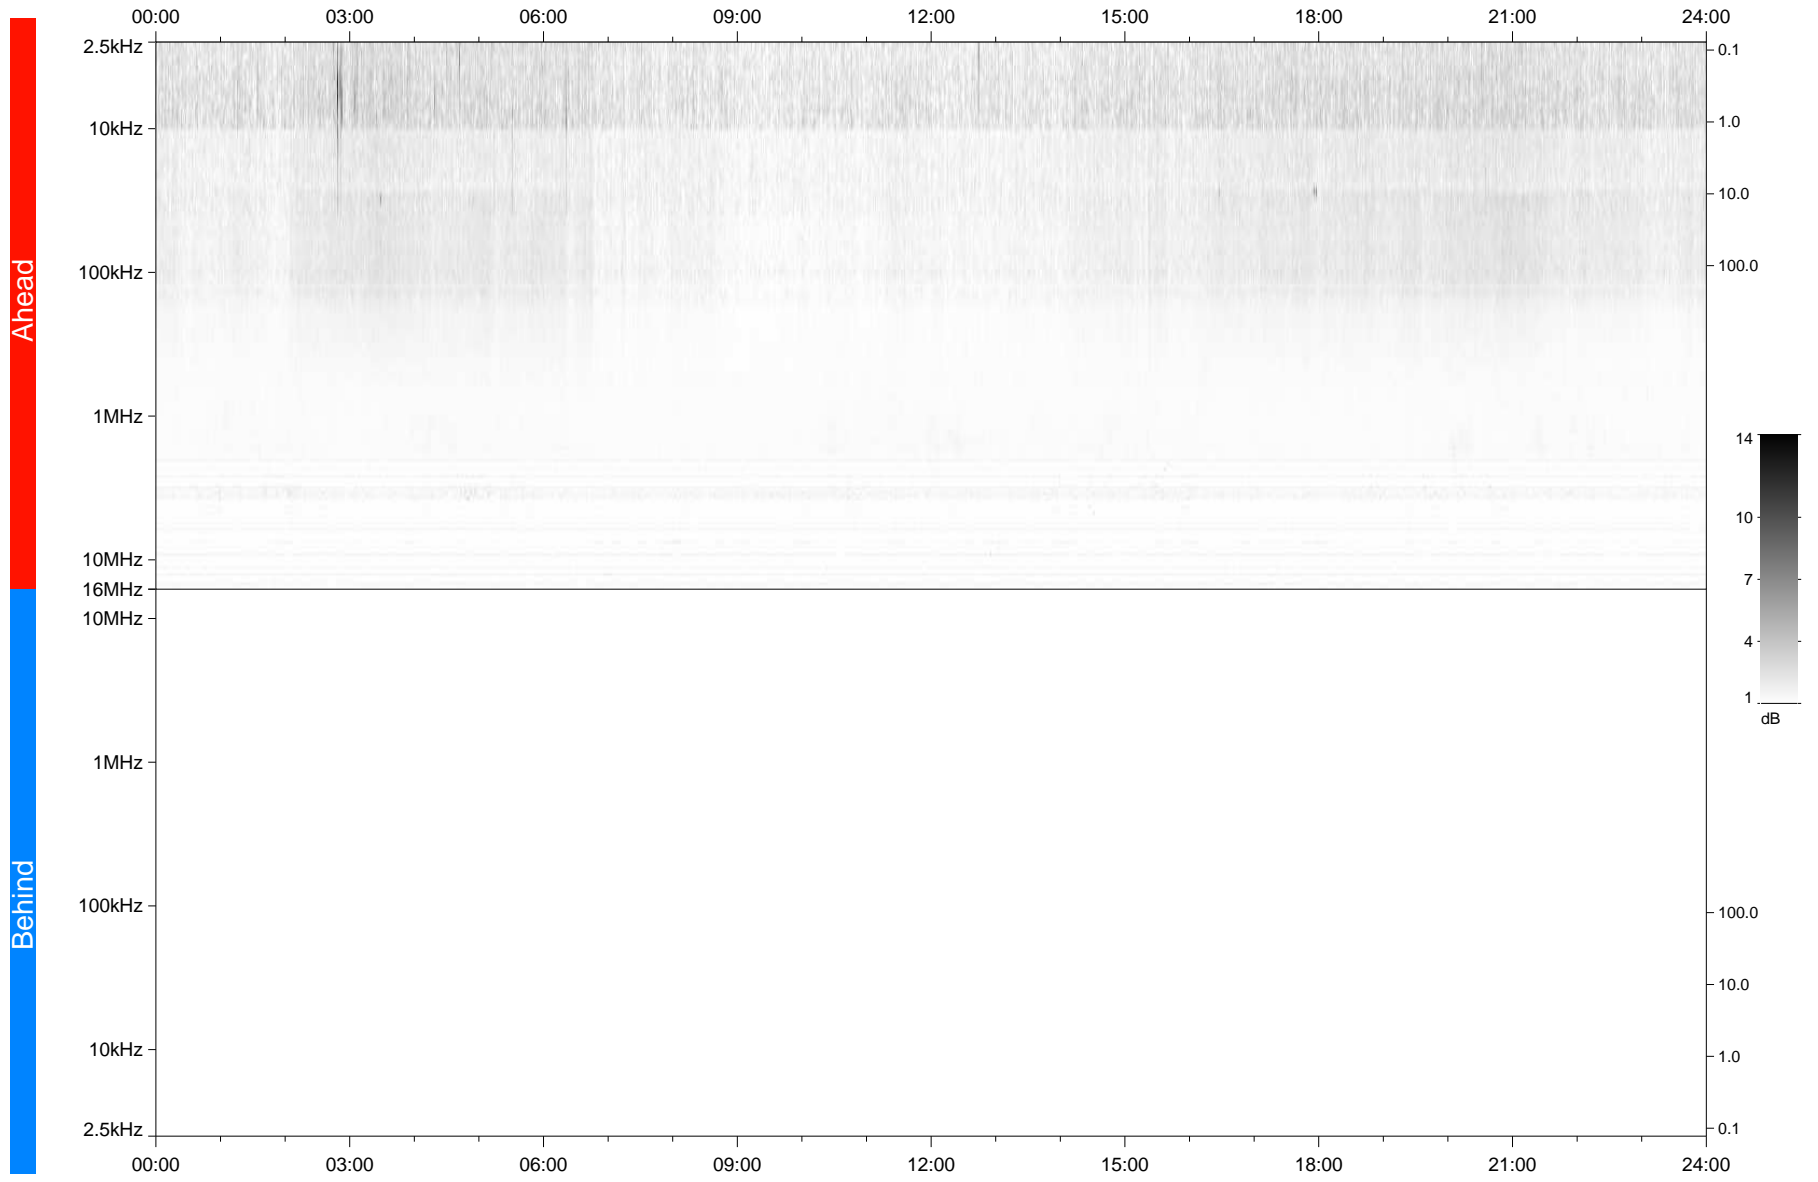

STEREO/WAVES Daily Summary - 27-Jun-2020 (DOY 179)

Ahead source file: swaves_ahead_2020_179_1_05.fin
Ahead PSE Angle: -69.7°

Behind PSE Angle: 62.8°
Behind source file: No STEREO-B data

Time (UTC)

file: stereo_swaves_daily-summary_gray_20200627_v03
made by: space.umn.edu on macOS with TDL 8.8.2 on 2022-09-15 14:58:31, with TLib V945 / dynspec V311