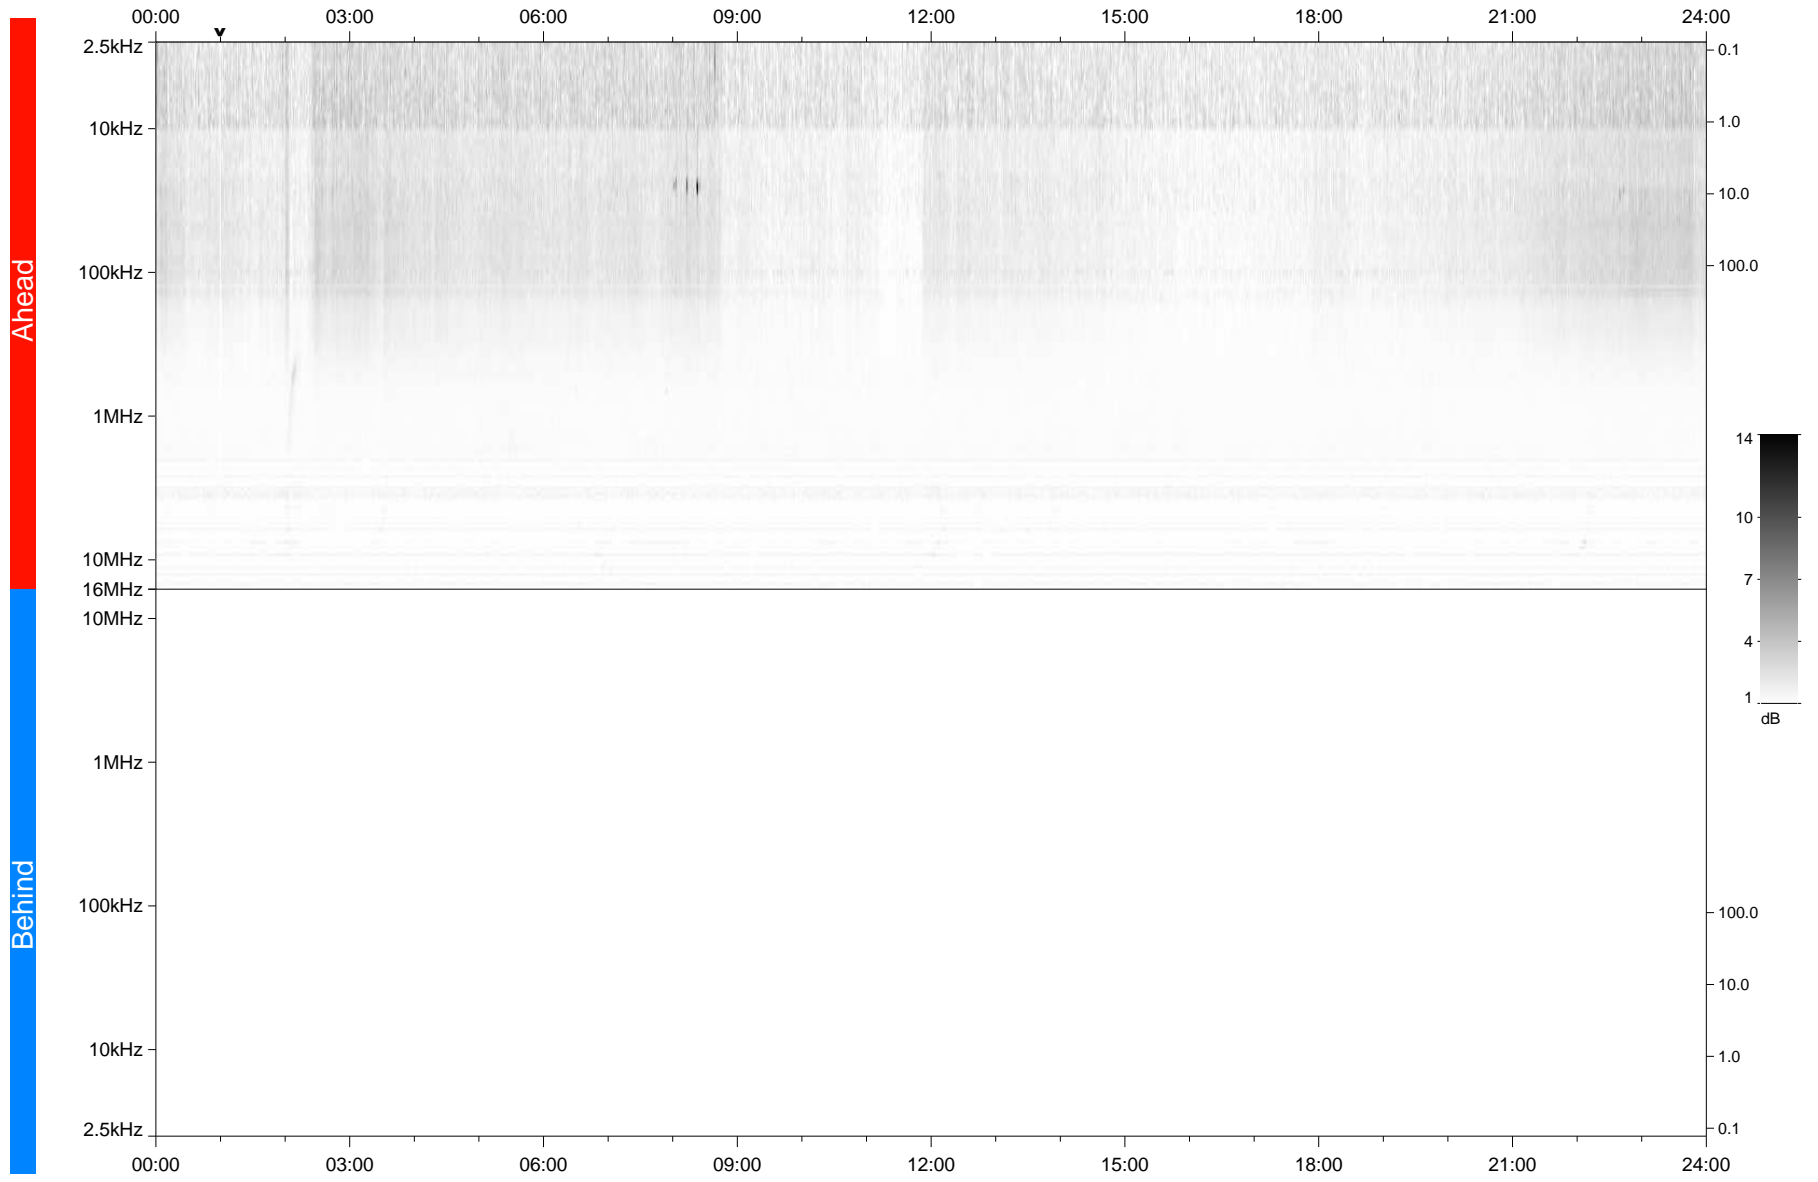

STEREO/WAVES Daily Summary - 26-Jun-2020 (DOY 178)

Ahead source file: swaves_ahead_2020_178_1_05.fin
Ahead PSE Angle: -69.9°

Behind PSE Angle: 62.8°
Behind source file: No STEREO-B data

Time (UTC)

file: stereo_swaves_daily-summary_gray_20200626_v04
made by: space.umn.edu on macOS with IDL 8.8.2 on 2022-10-03 15:43:51, with TLib V945 / dynspec V311