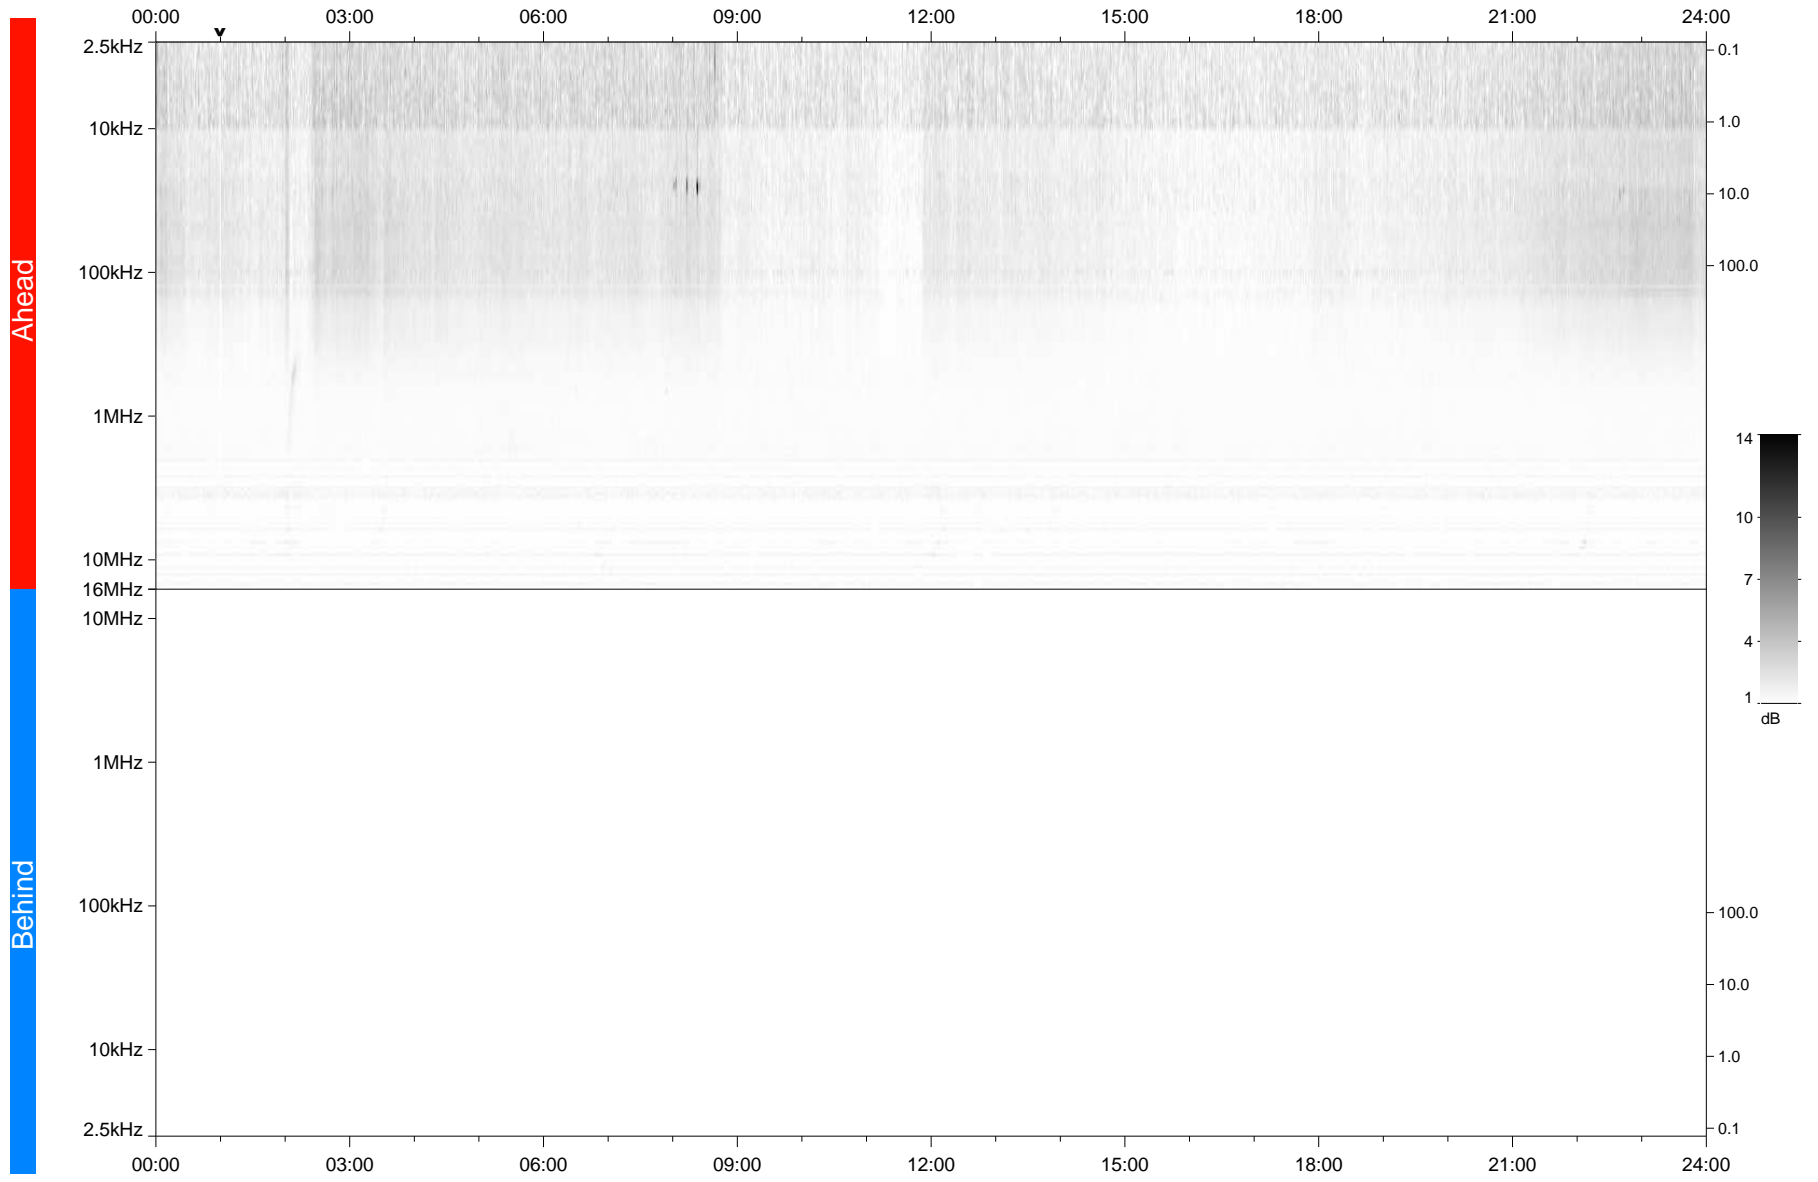

STEREO/WAVES Daily Summary - 26-Jun-2020 (DOY 178)

Ahead source file: swaves_ahead_2020_178_1_05.fin
Ahead PSE Angle: -69.9°

Behind PSE Angle: 62.8°
Behind source file: No STEREO-B data

Time (UTC)

file: stereo_swaves_daily-summary_gray_20200626_v03
made by: space.umn.edu on macOS with TDL 8.8.2 on 2022-09-15 14:57:08, with TLib V945 / dynspec V311