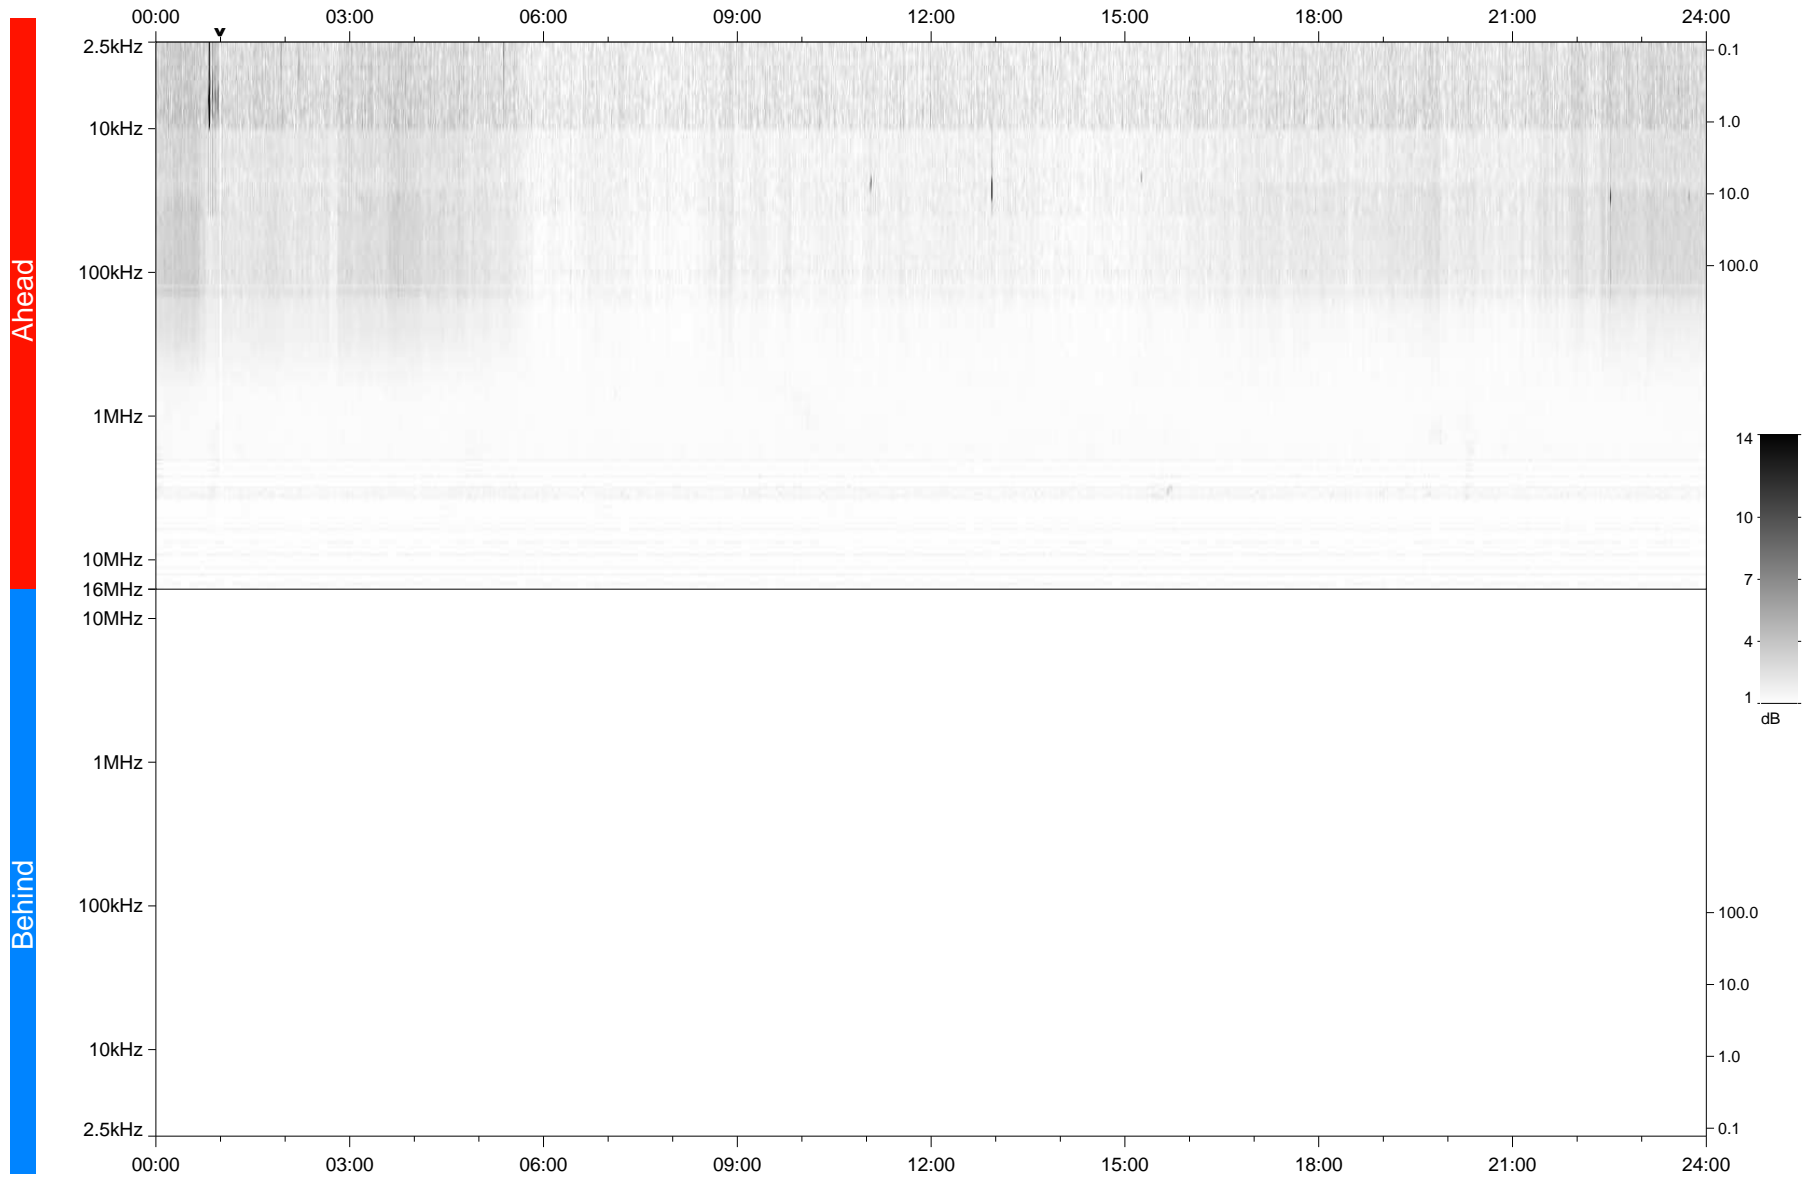

# STEREO/WAVES Daily Summary - 20-Jun-2020 (DOY 172)

Ahead source file: swaves\_ahead\_2020\_172\_1\_05.fin  
Ahead PSE Angle: -70.3°

Behind PSE Angle: 63.4°  
Behind source file: No STEREO-B data

Time (UTC)

file: stereo\_swaves\_daily-summary\_gray\_20200620\_v04  
made by: space.umn.edu on macOS with TDL 8.8.2 on 2022-10-03 15:34:52, with TLib V945 / dynspec V311