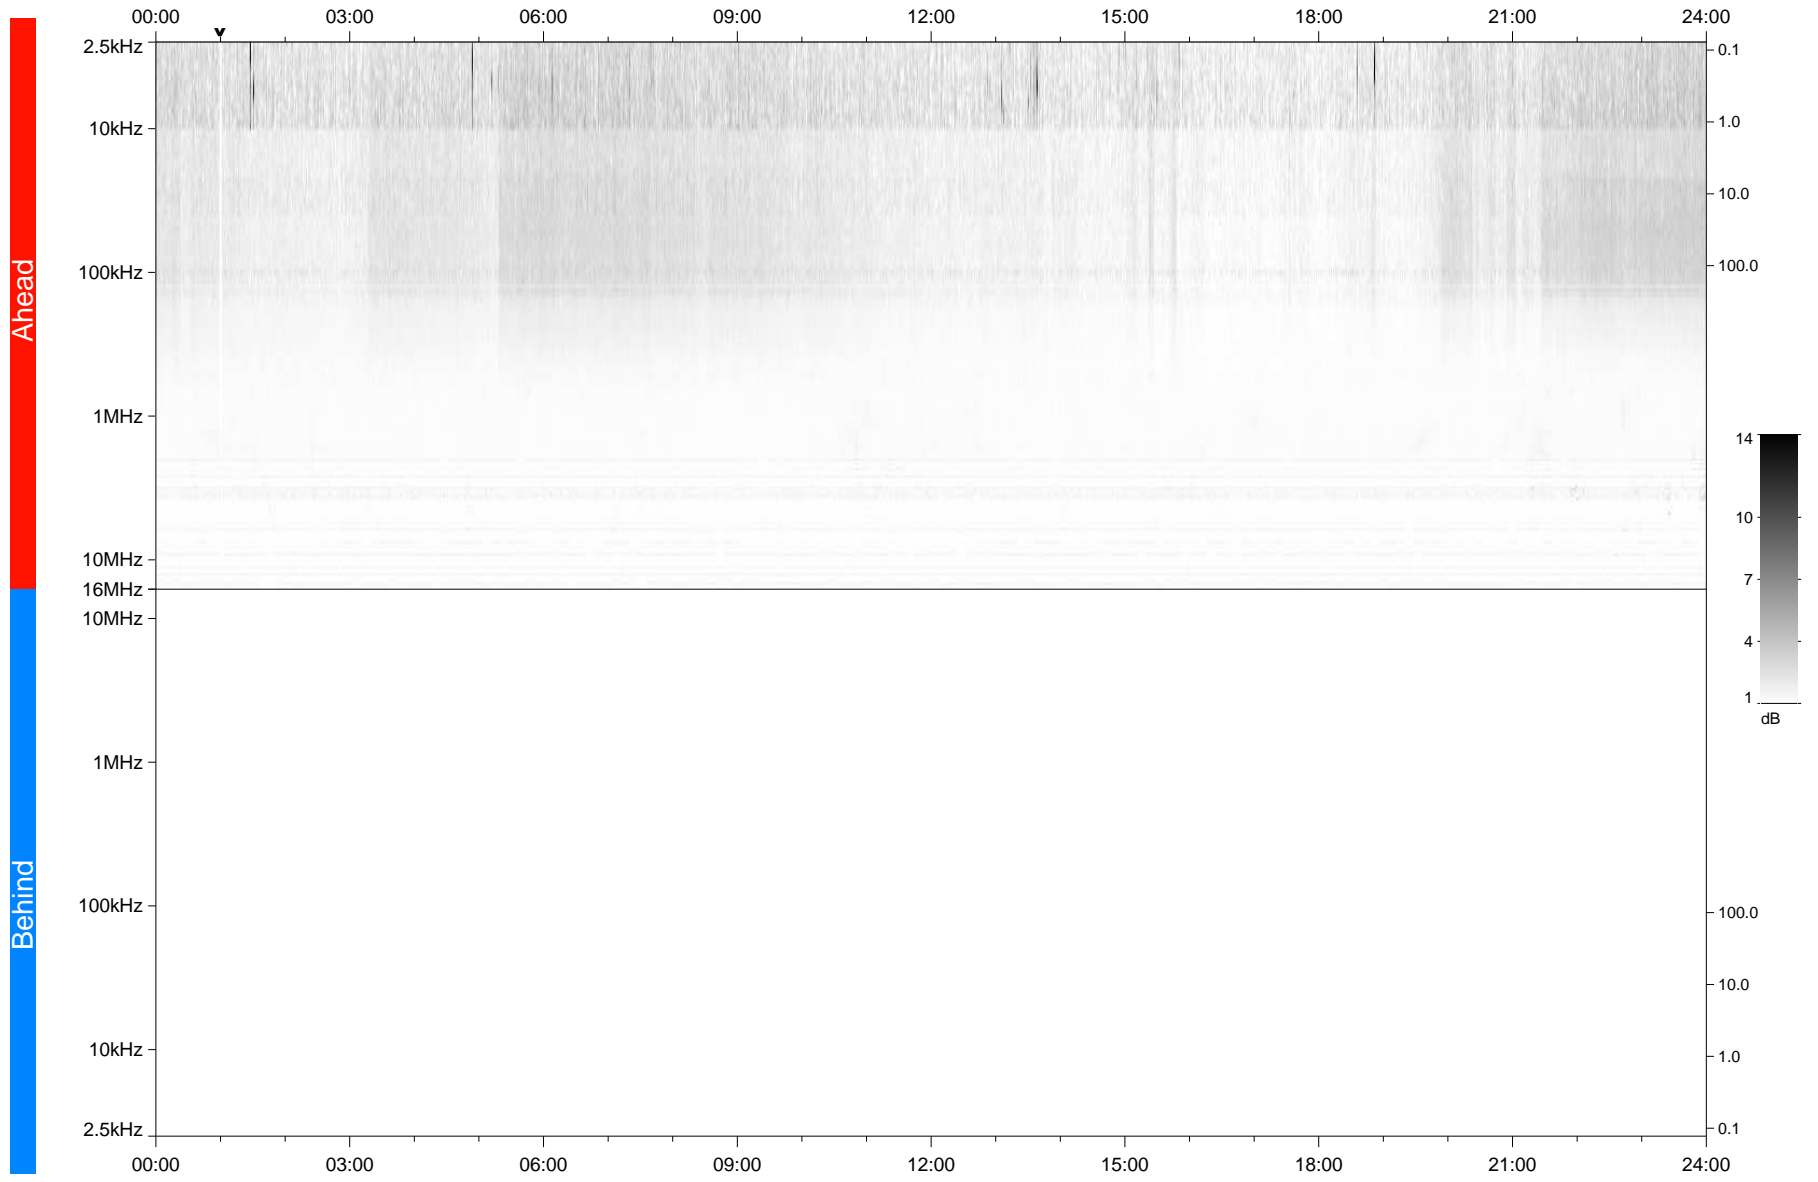

# STEREO/WAVES Daily Summary - 16-Jun-2020 (DOY 168)

Ahead source file: swaves\_ahead\_2020\_168\_1\_05.fin  
Ahead PSE Angle: -70.7°

Behind PSE Angle: 63.8°  
Behind source file: No STEREO-B data

Time (UTC)

file: stereo\_swaves\_daily-summary\_gray\_20200616\_v03  
made by: space.umn.edu on macOS with TDL 8.8.2 on 2022-09-15 14:43:27, with TLib V945 / dynspec V311