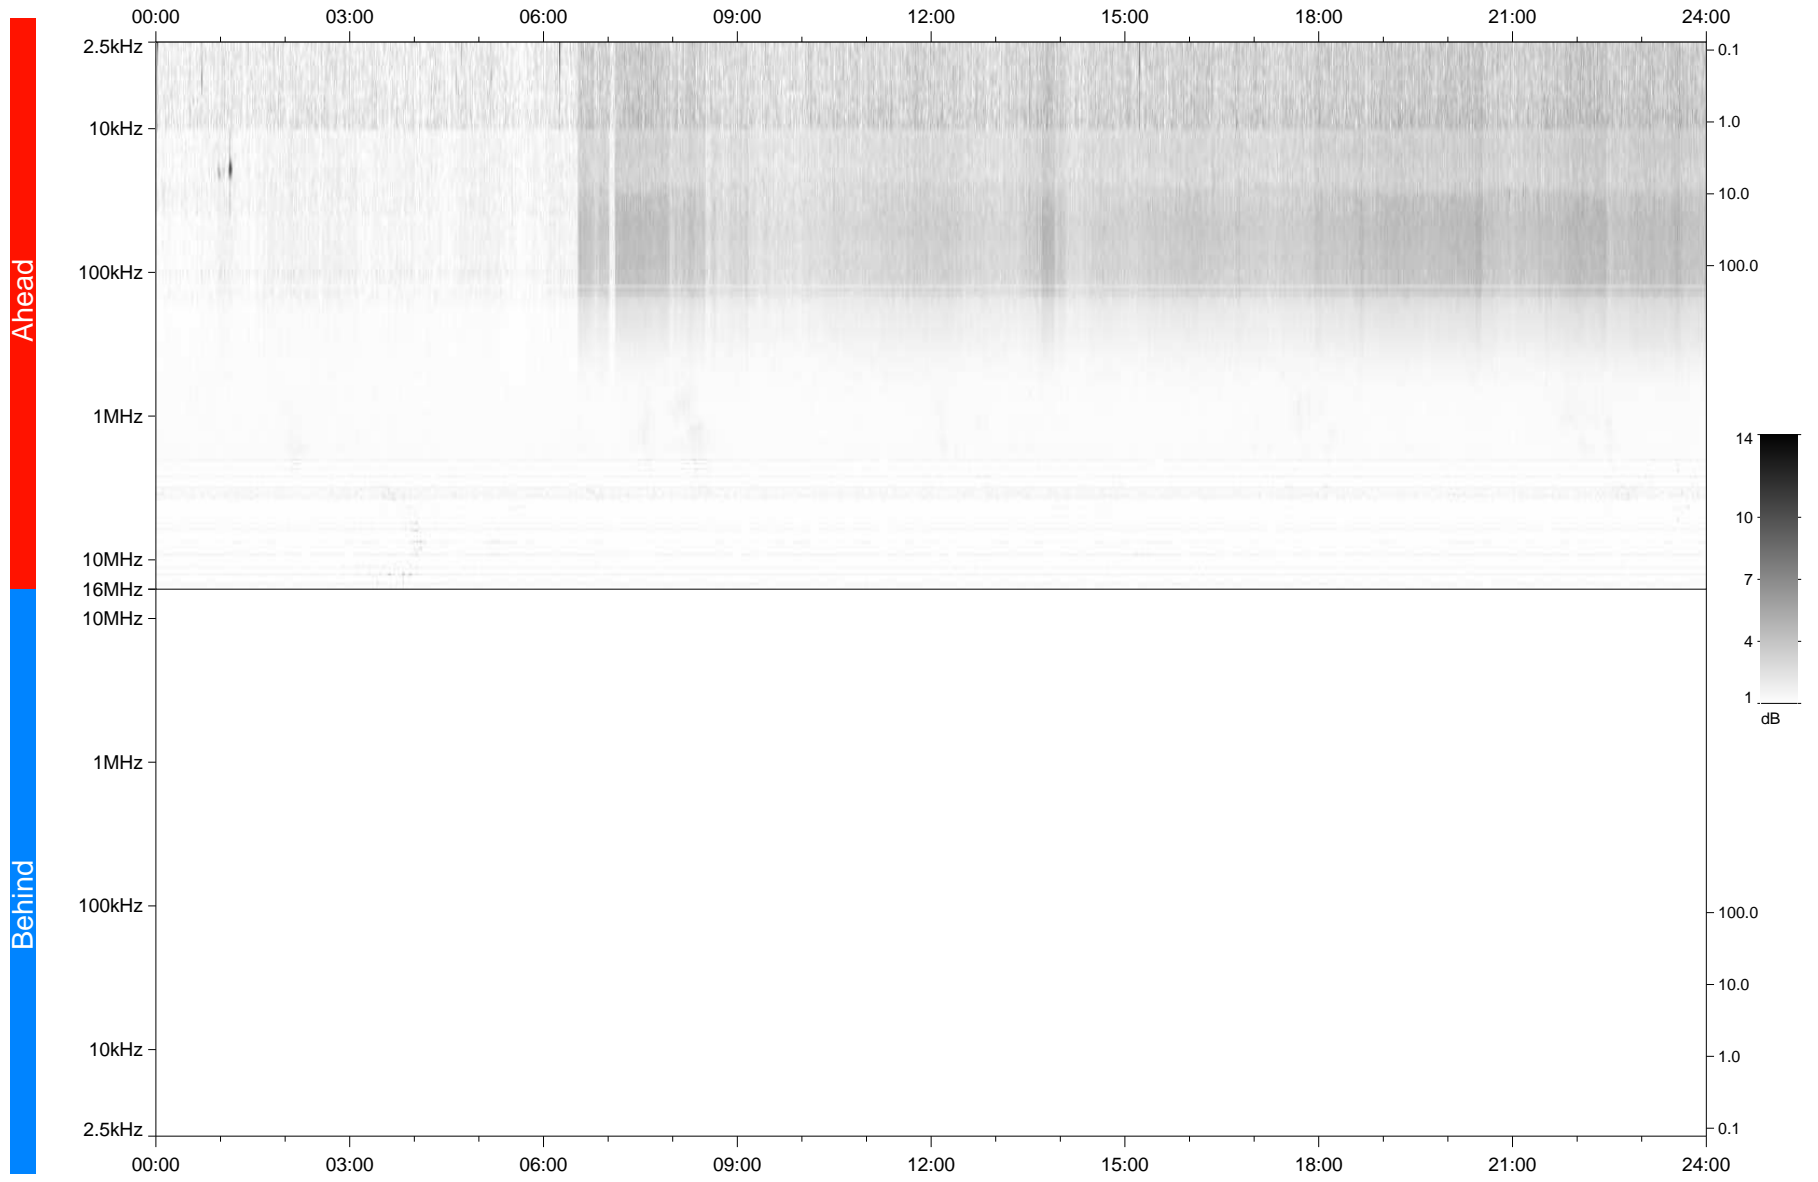

# STEREO/WAVES Daily Summary - 11-Jun-2020 (DOY 163)

Ahead source file: swaves\_ahead\_2020\_163\_1\_05.fin  
Ahead PSE Angle: -71.1°

Behind PSE Angle: 64.3°  
Behind source file: No STEREO-B data

Time (UTC)

file: stereo\_swaves\_daily-summary\_gray\_20200611\_v04  
made by: space.umn.edu on macOS with TDL 8.8.2 on 2022-10-03 15:21:22, with TLib V945 / dynspec V311