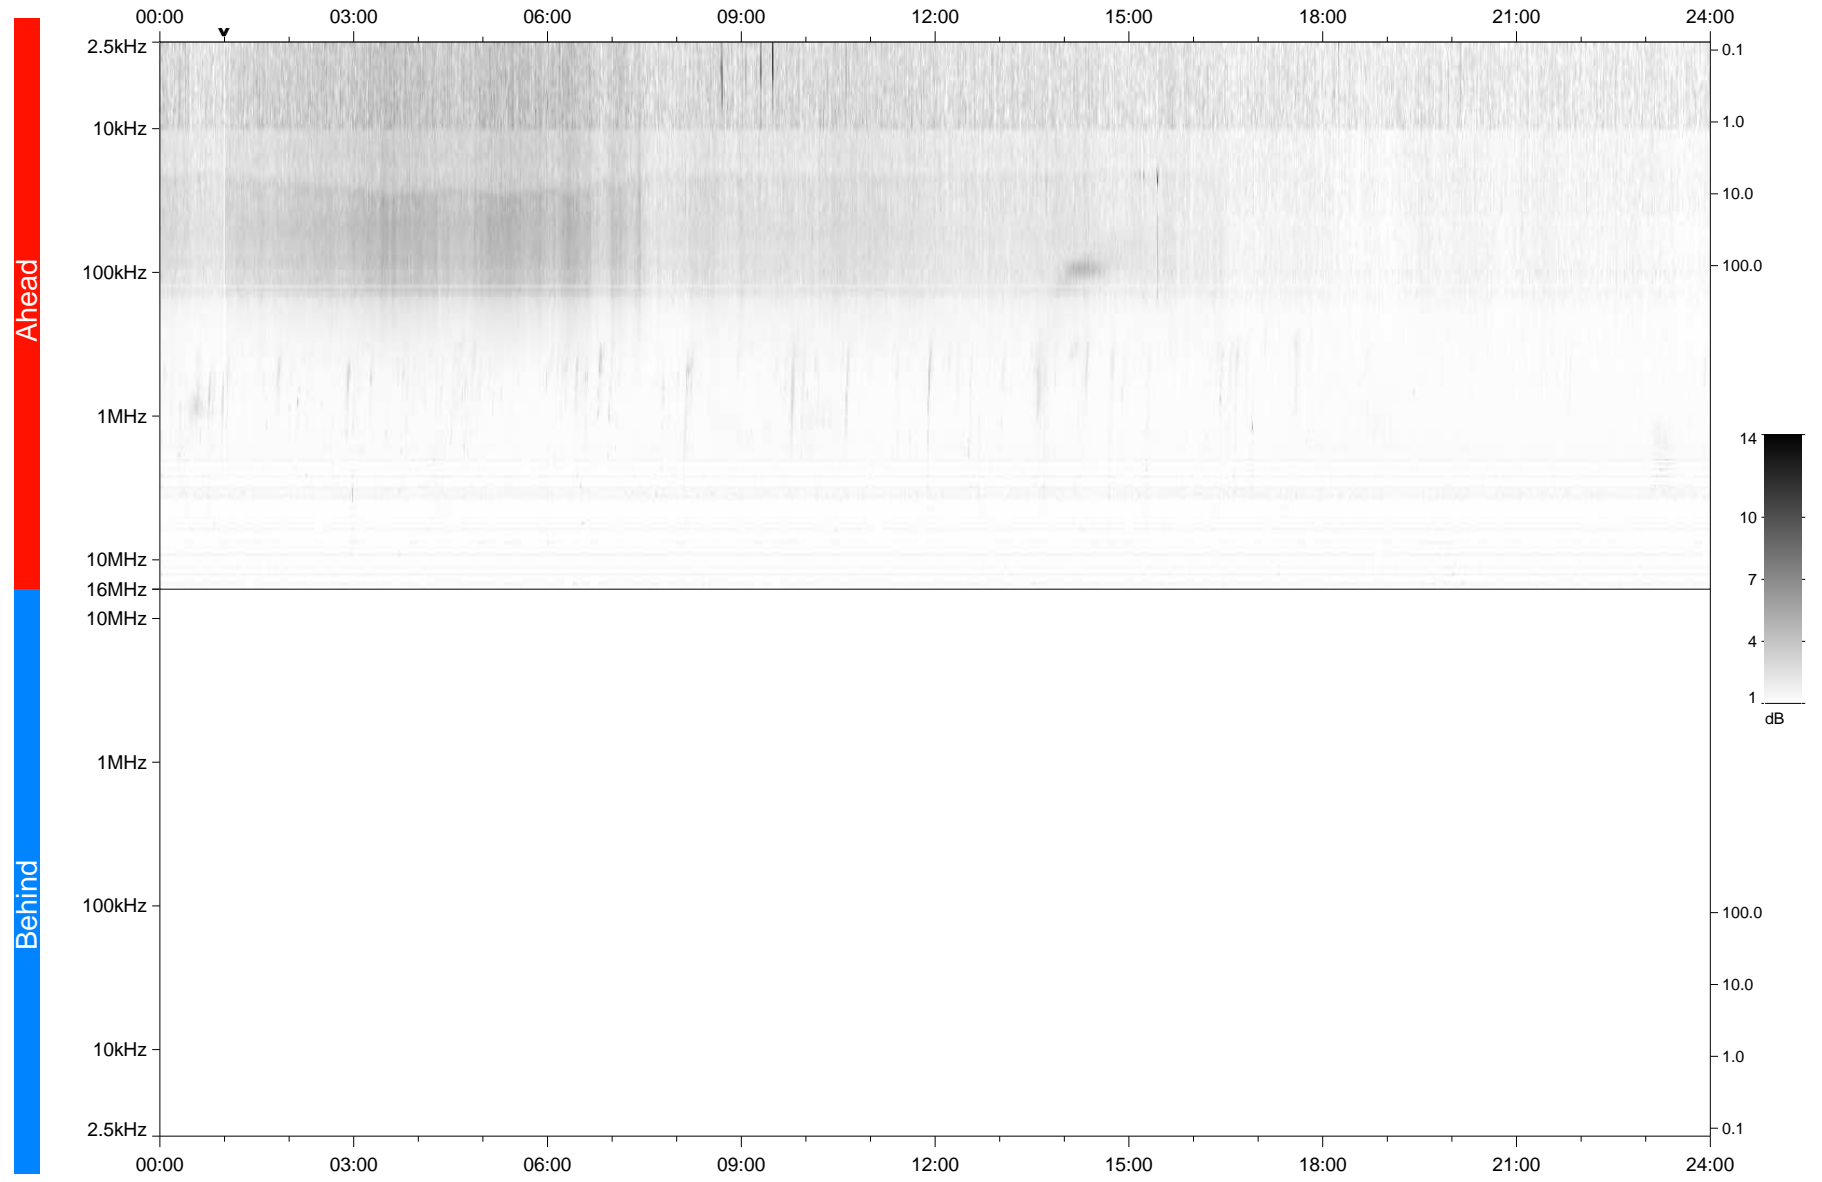

# STEREO/WAVES Daily Summary - 06-Jun-2020 (DOY 158)

Ahead source file: swaves\_ahead\_2020\_158\_1\_05.fin  
Ahead PSE Angle: -71.6°

Behind PSE Angle: 64.7°  
Behind source file: No STEREO-B data

Time (UTC)

file: stereo\_swaves\_daily-summary\_gray\_20200606\_v04  
made by: space.umn.edu on macOS with TDL 8.8.2 on 2022-10-03 15:13:51, with TLib V945 / dynspec V311