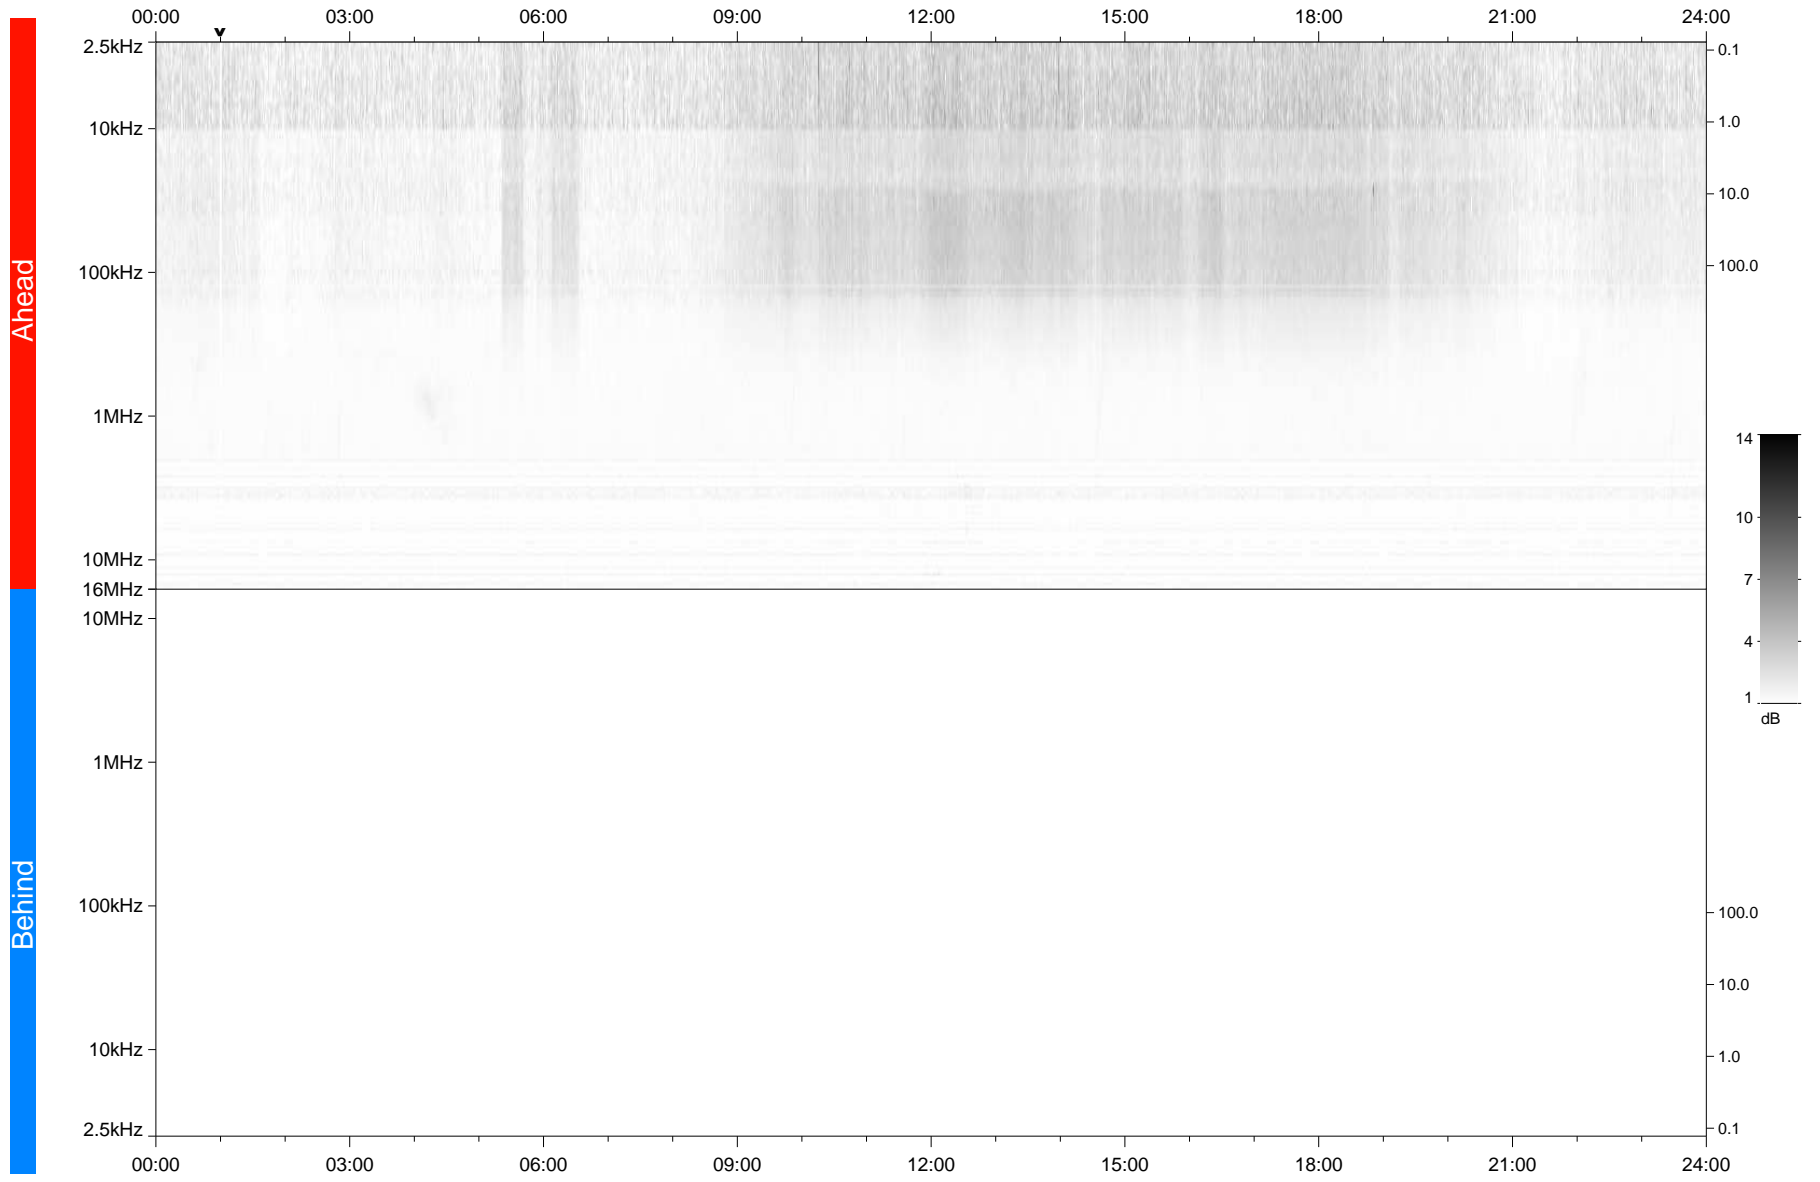

# STEREO/WAVES Daily Summary - 31-May-2020 (DOY 152)

Ahead source file: swaves\_ahead\_2020\_152\_1\_05.fin  
Ahead PSE Angle: -72.0°

Behind PSE Angle: 65.4°  
Behind source file: No STEREO-B data

Time (UTC)

file: stereo\_swaves\_daily-summary\_gray\_20200531\_v04  
made by: space.umn.edu on macOS with TDL 8.8.2 on 2022-10-03 15:04:52, with TLib V945 / dynspec V311