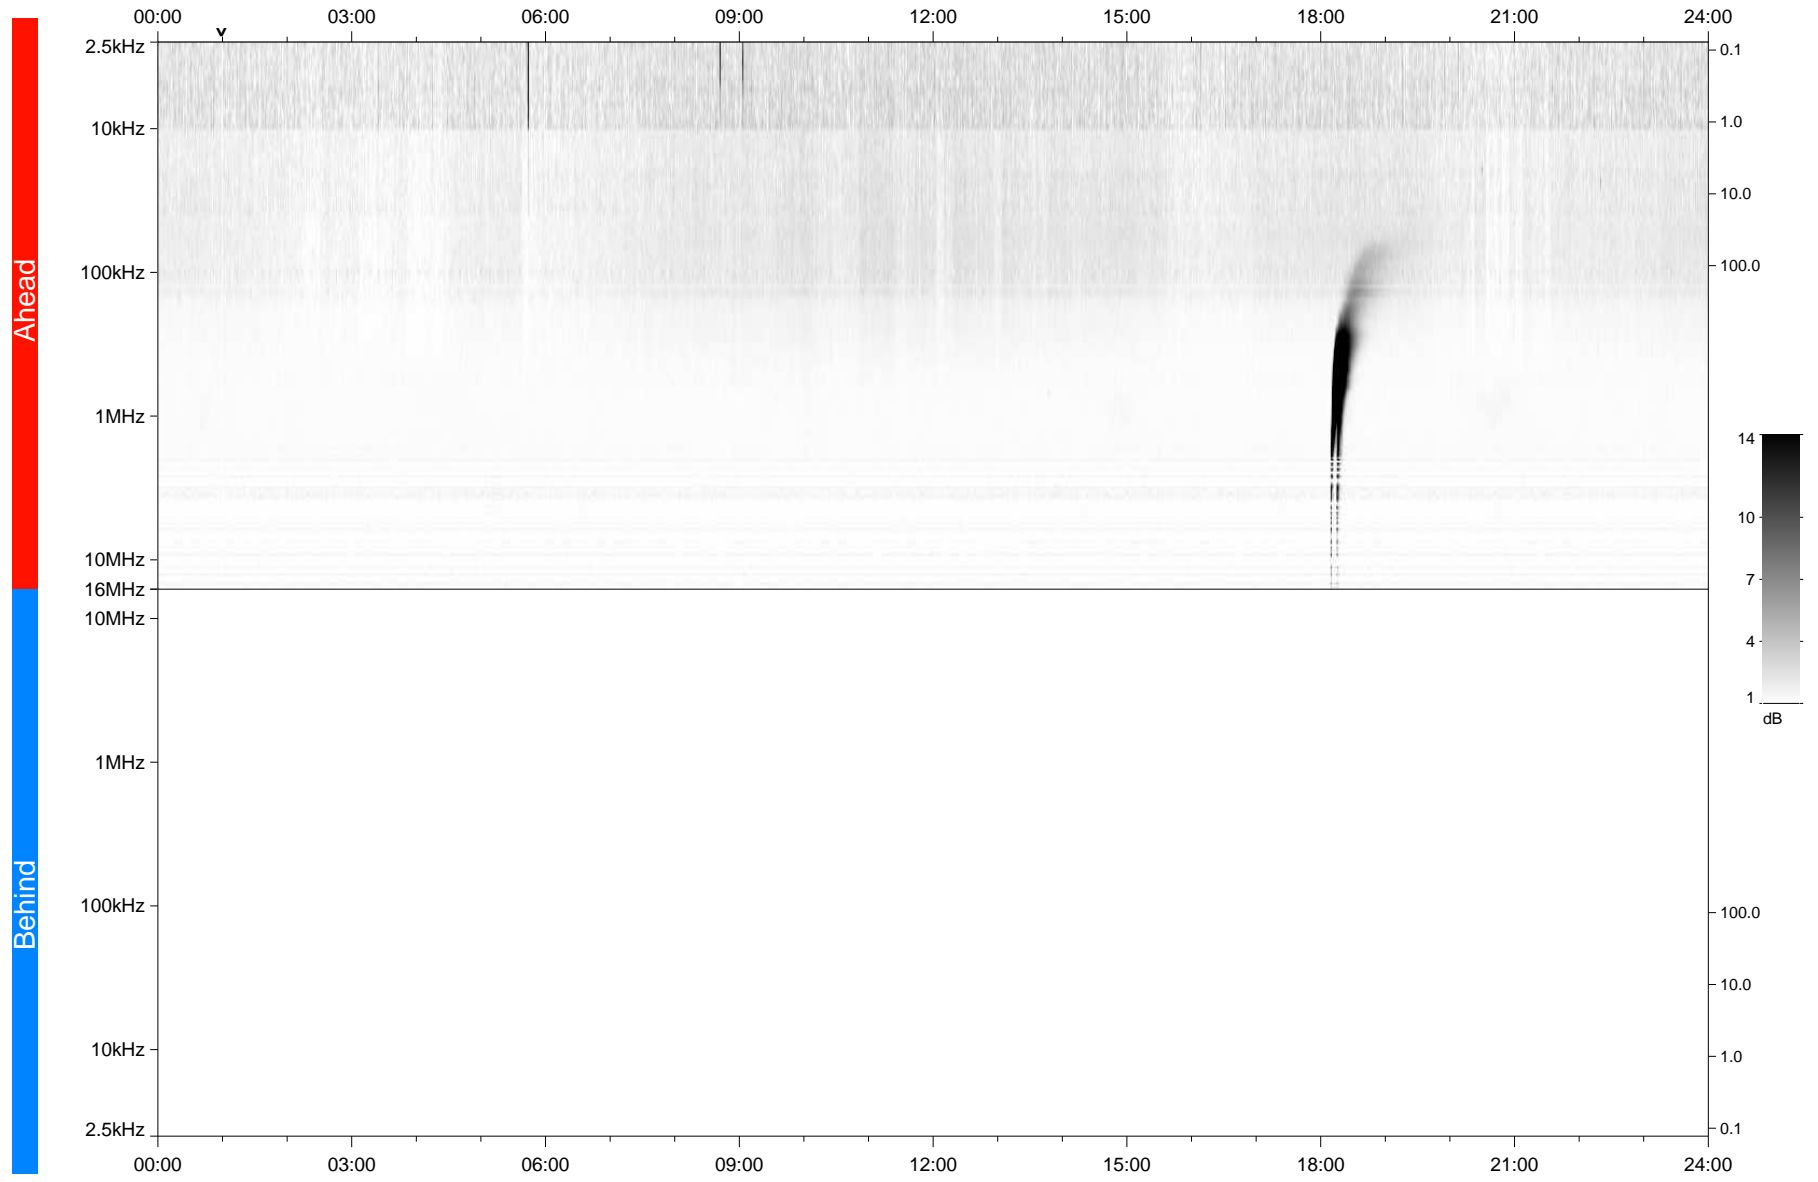

# STEREO/WAVES Daily Summary - 27-May-2020 (DOY 148)

Ahead source file: swaves\_ahead\_2020\_148\_1\_05.fin  
Ahead PSE Angle: -72.4°

Behind PSE Angle: 65.8°  
Behind source file: No STEREO-B data

Time (UTC)

file: stereo\_swaves\_daily-summary\_gray\_20200527\_v04  
made by: space.umn.edu on macOS with IDL 8.8.2 on 2022-10-03 14:58:51, with TLib V945 / dynspec V311