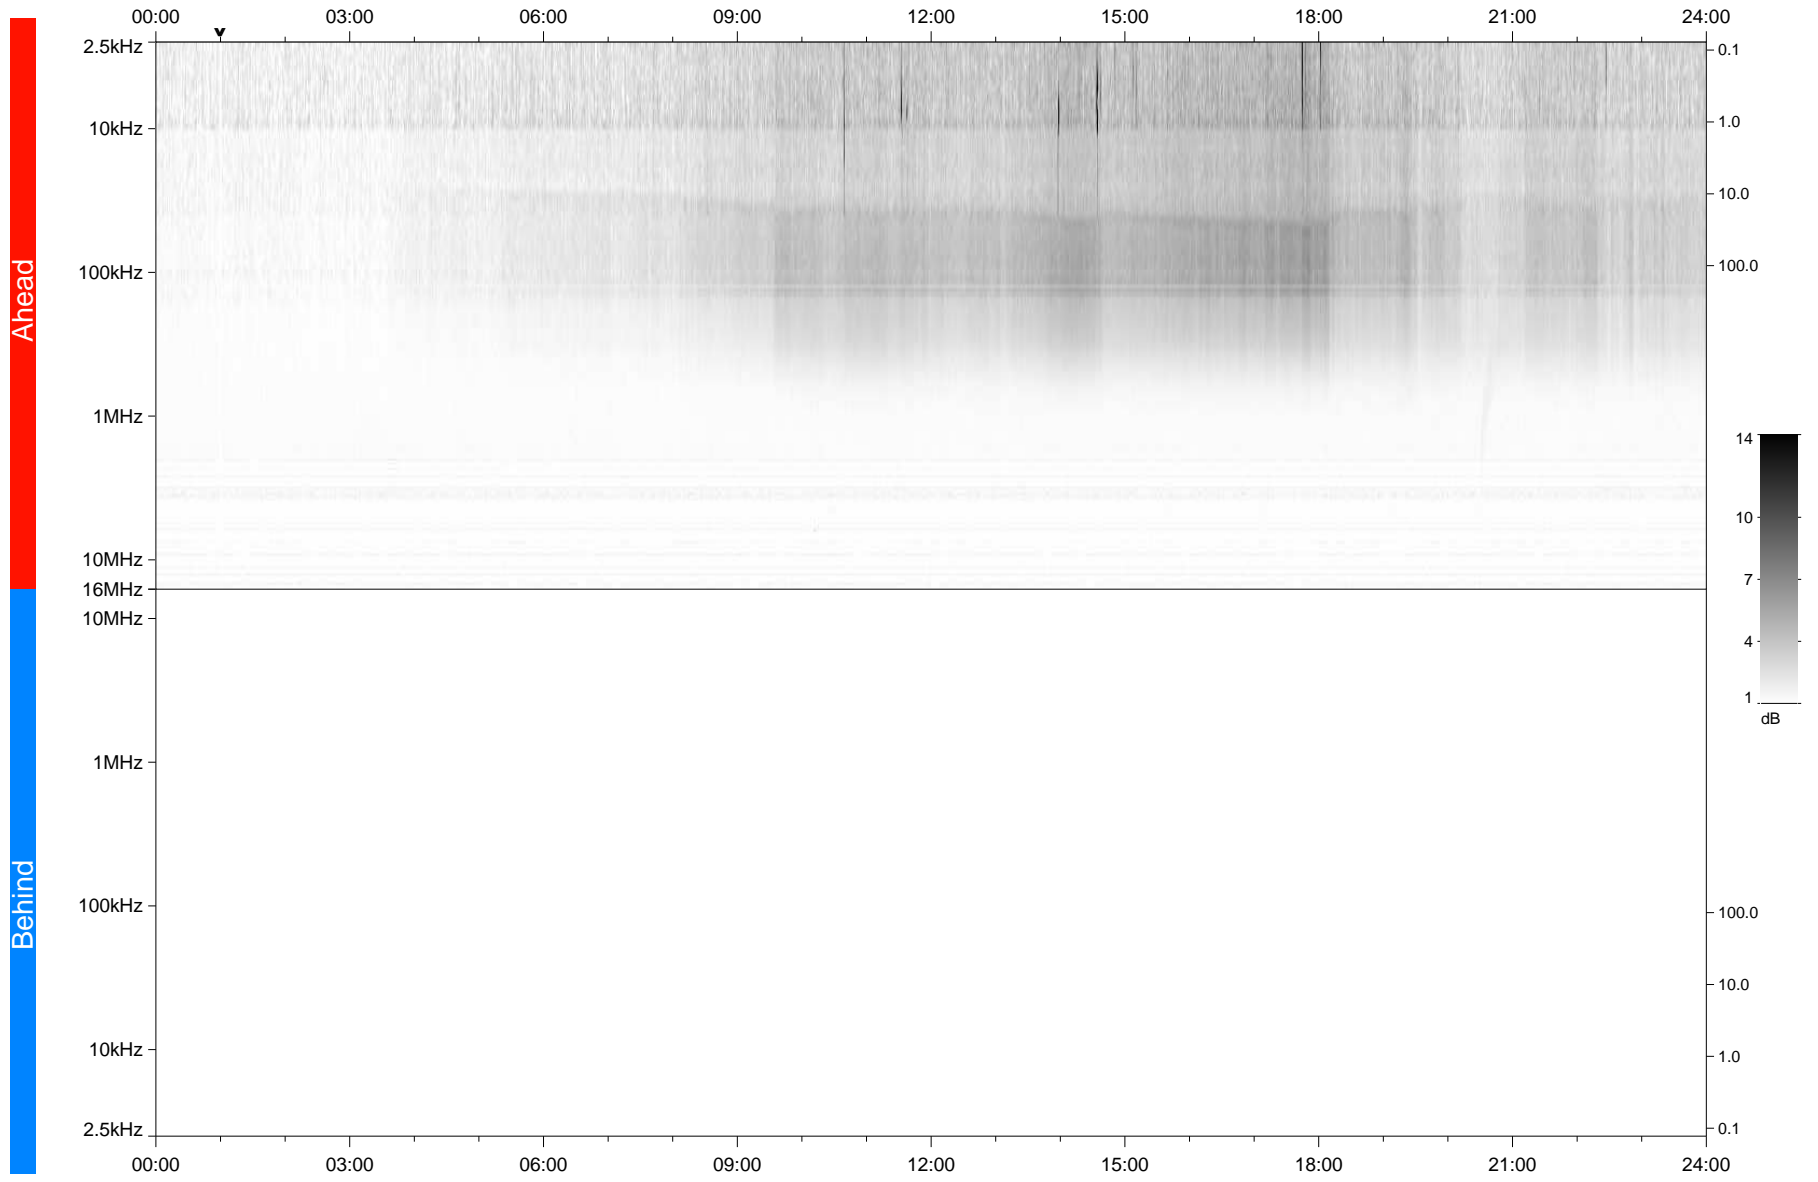

# STEREO/WAVES Daily Summary - 25-May-2020 (DOY 146)

Ahead source file: swaves\_ahead\_2020\_146\_1\_05.fin  
Ahead PSE Angle: -72.5°

Behind PSE Angle: 66.0°  
Behind source file: No STEREO-B data

Time (UTC)

file: stereo\_swaves\_daily-summary\_gray\_20200525\_v03  
made by: space.umn.edu on macOS with TDL 8.8.2 on 2022-09-15 14:13:28, with Tlib V945 / dynspec V311