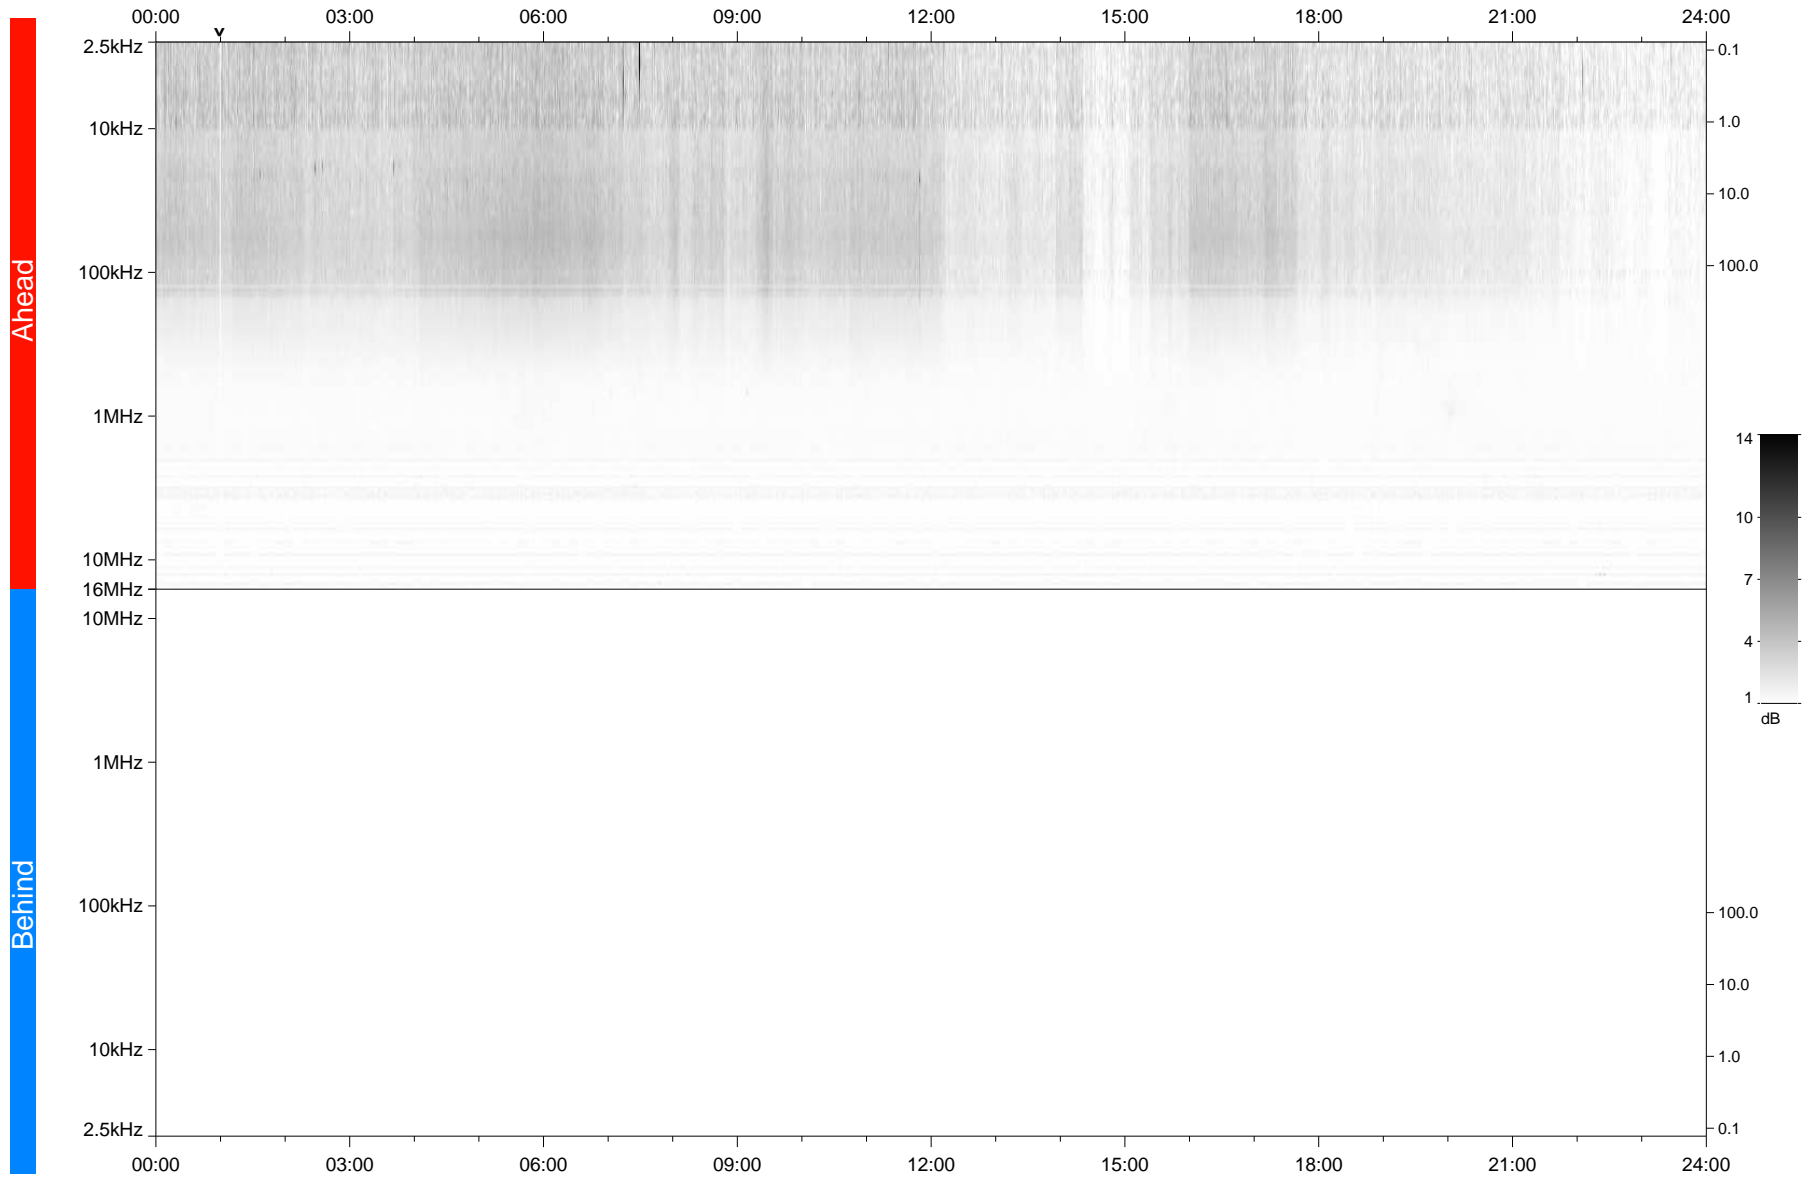

STEREO/WAVES Daily Summary - 21-May-2020 (DOY 142)

Ahead source file: swaves_ahead_2020_142_1_05.fin
Ahead PSE Angle: -72.8°

Behind PSE Angle: 66.4°
Behind source file: No STEREO-B data

Time (UTC)

file: stereo_swaves_daily-summary_gray_20200521_v04
made by: space.umn.edu on macOS with IDL 8.8.2 on 2022-10-03 14:49:52, with TLib V945 / dynspec V311