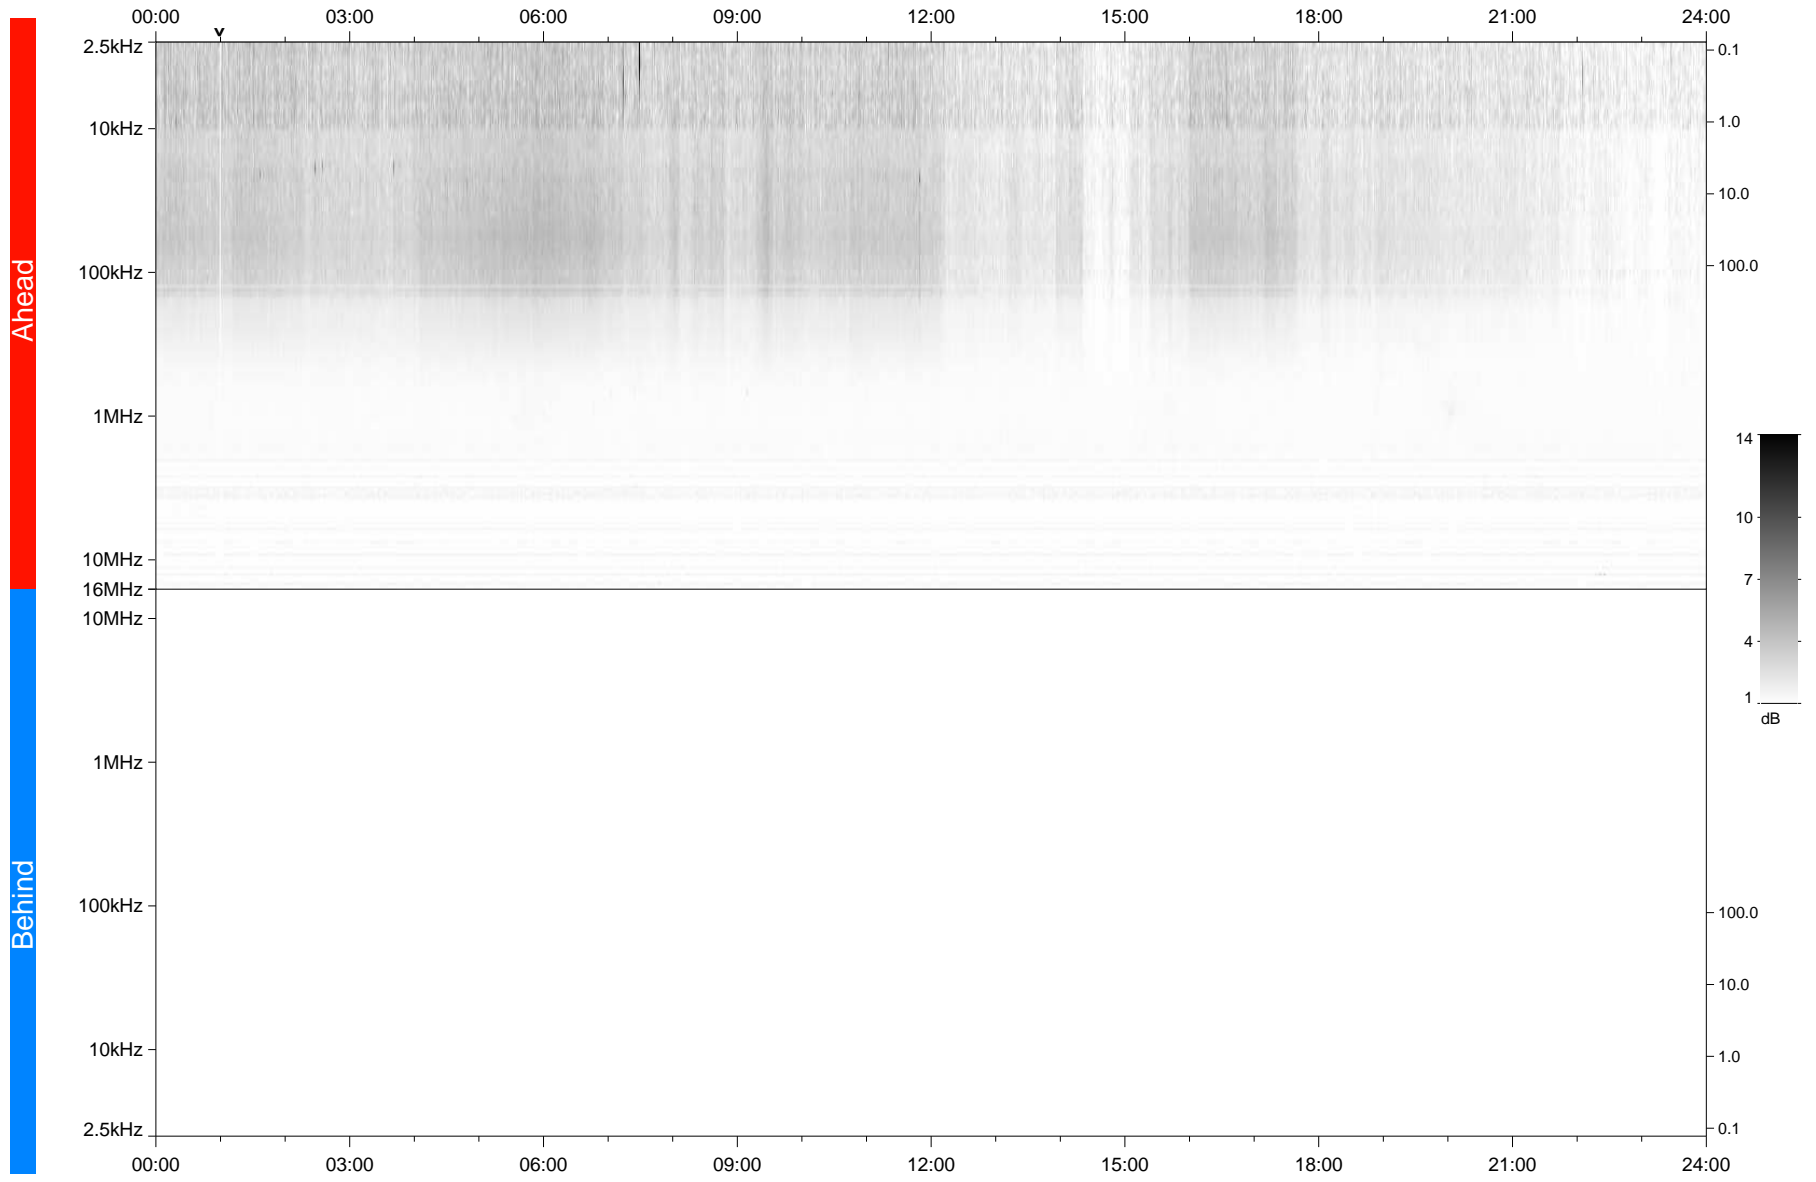

STEREO/WAVES Daily Summary - 21-May-2020 (DOY 142)

Ahead source file: swaves_ahead_2020_142_1_05.fin
Ahead PSE Angle: -72.8°

Behind PSE Angle: 66.4°
Behind source file: No STEREO-B data

Time (UTC)

file: stereo_swaves_daily-summary_gray_20200521_v03
made by: space.umn.edu on macOS with TDL 8.8.2 on 2022-09-15 14:08:00, with TLib V945 / dynspec V311