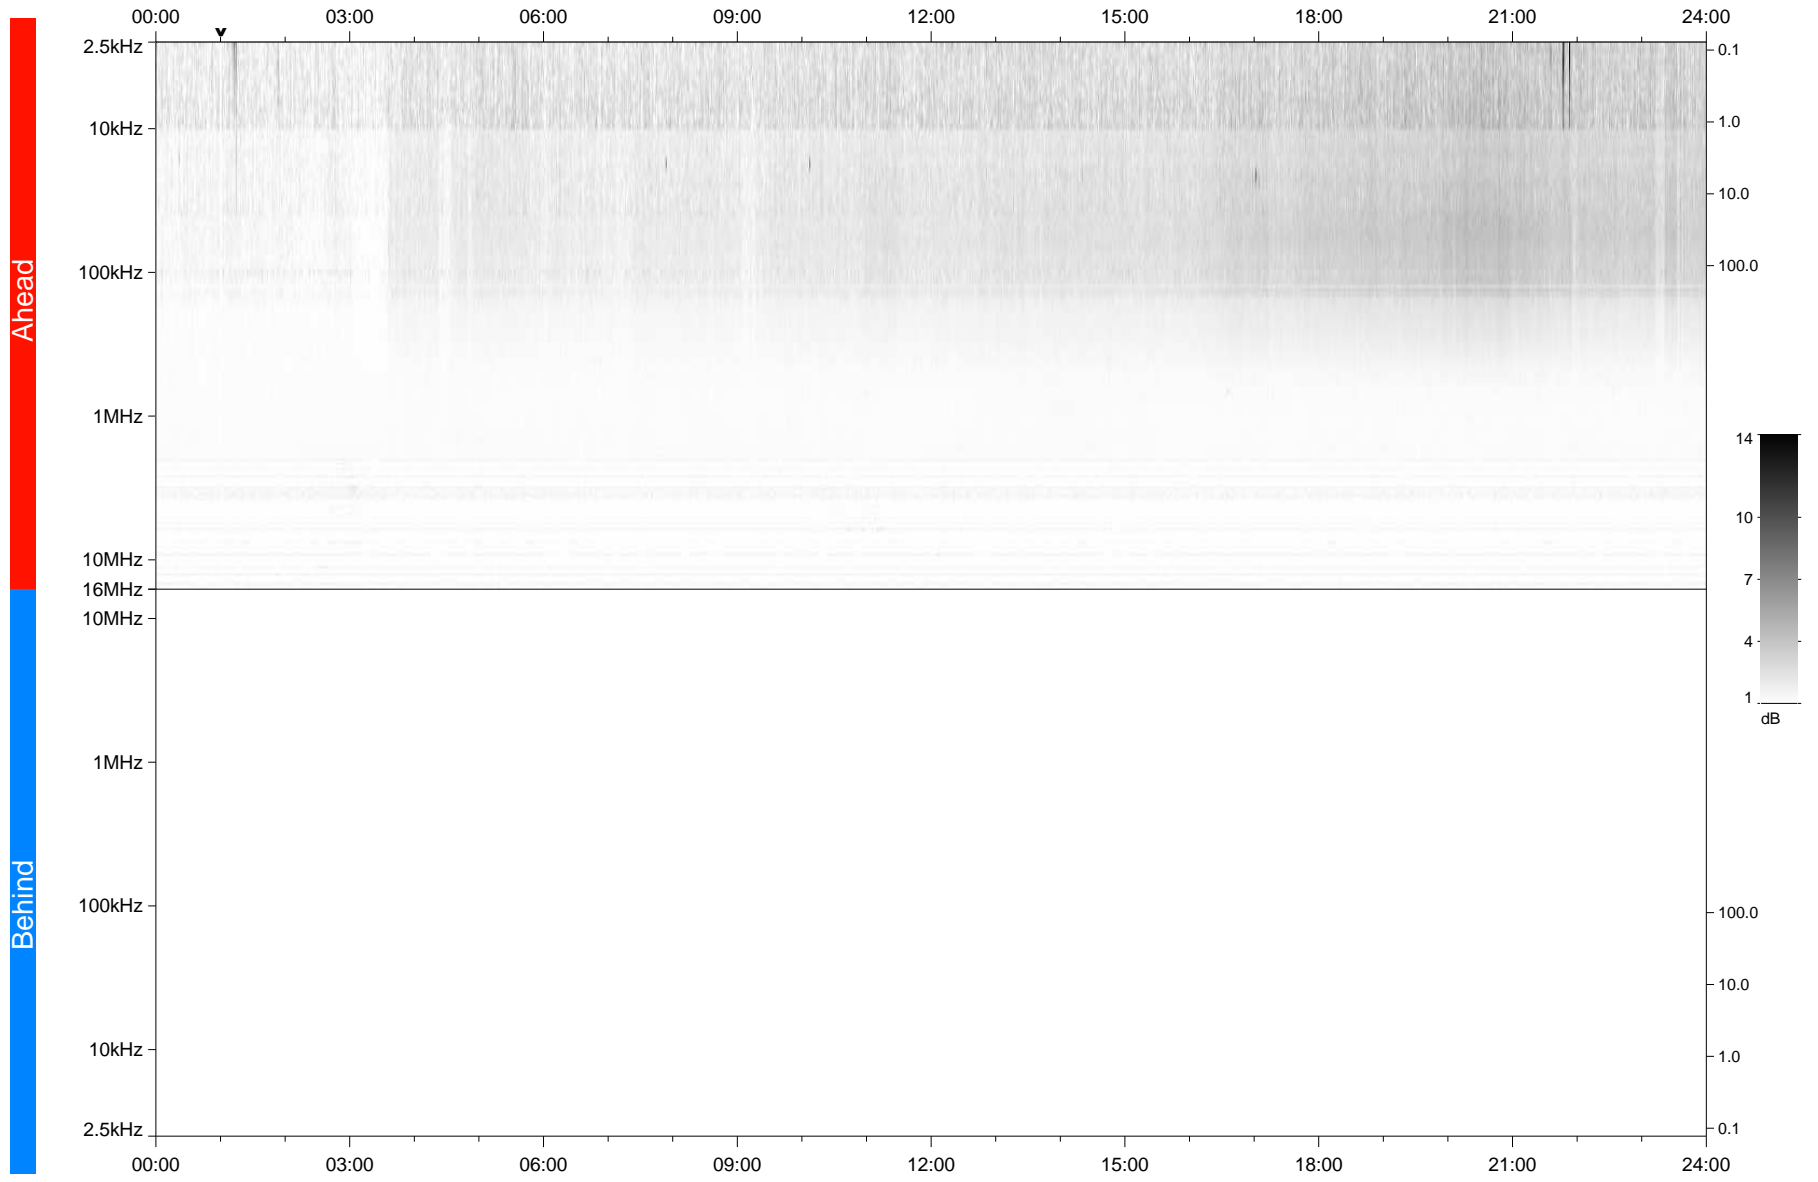

# STEREO/WAVES Daily Summary - 19-May-2020 (DOY 140)

Ahead source file: swaves\_ahead\_2020\_140\_1\_05.fin  
Ahead PSE Angle: -73.0°

Behind PSE Angle: 66.6°  
Behind source file: No STEREO-B data

Time (UTC)

file: stereo\_swaves\_daily-summary\_gray\_20200519\_v04  
made by: space.umn.edu on macOS with TDL 8.8.2 on 2022-10-03 14:46:52, with TLib V945 / dynspec V311