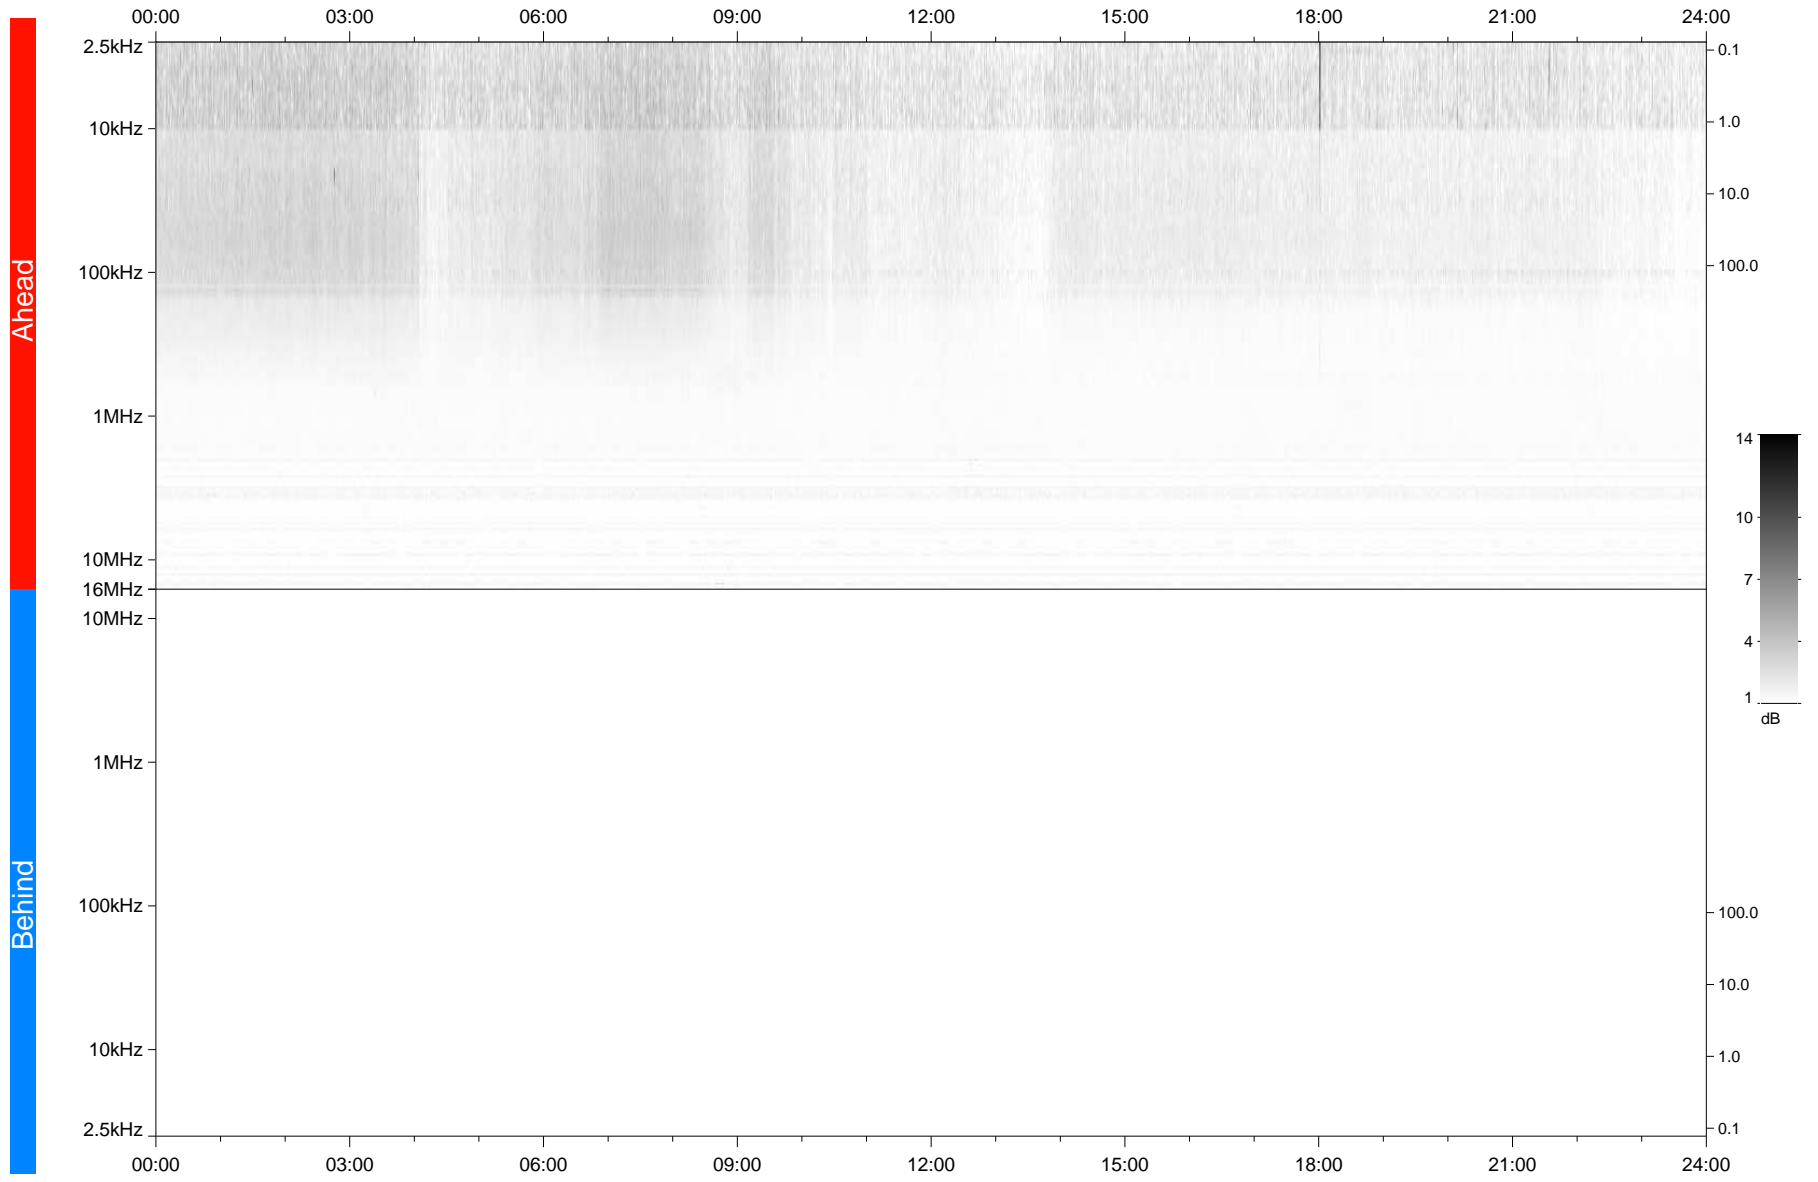

# STEREO/WAVES Daily Summary - 18-May-2020 (DOY 139)

Ahead source file: swaves\_ahead\_2020\_139\_1\_05.fin  
Ahead PSE Angle: -73.0°

Behind PSE Angle: 66.8°  
Behind source file: No STEREO-B data

Time (UTC)

file: stereo\_swaves\_daily-summary\_gray\_20200518\_v04  
made by: space.umn.edu on macOS with IDL 8.8.2 on 2022-10-03 14:45:24, with TMLib V945 / dynspec V311