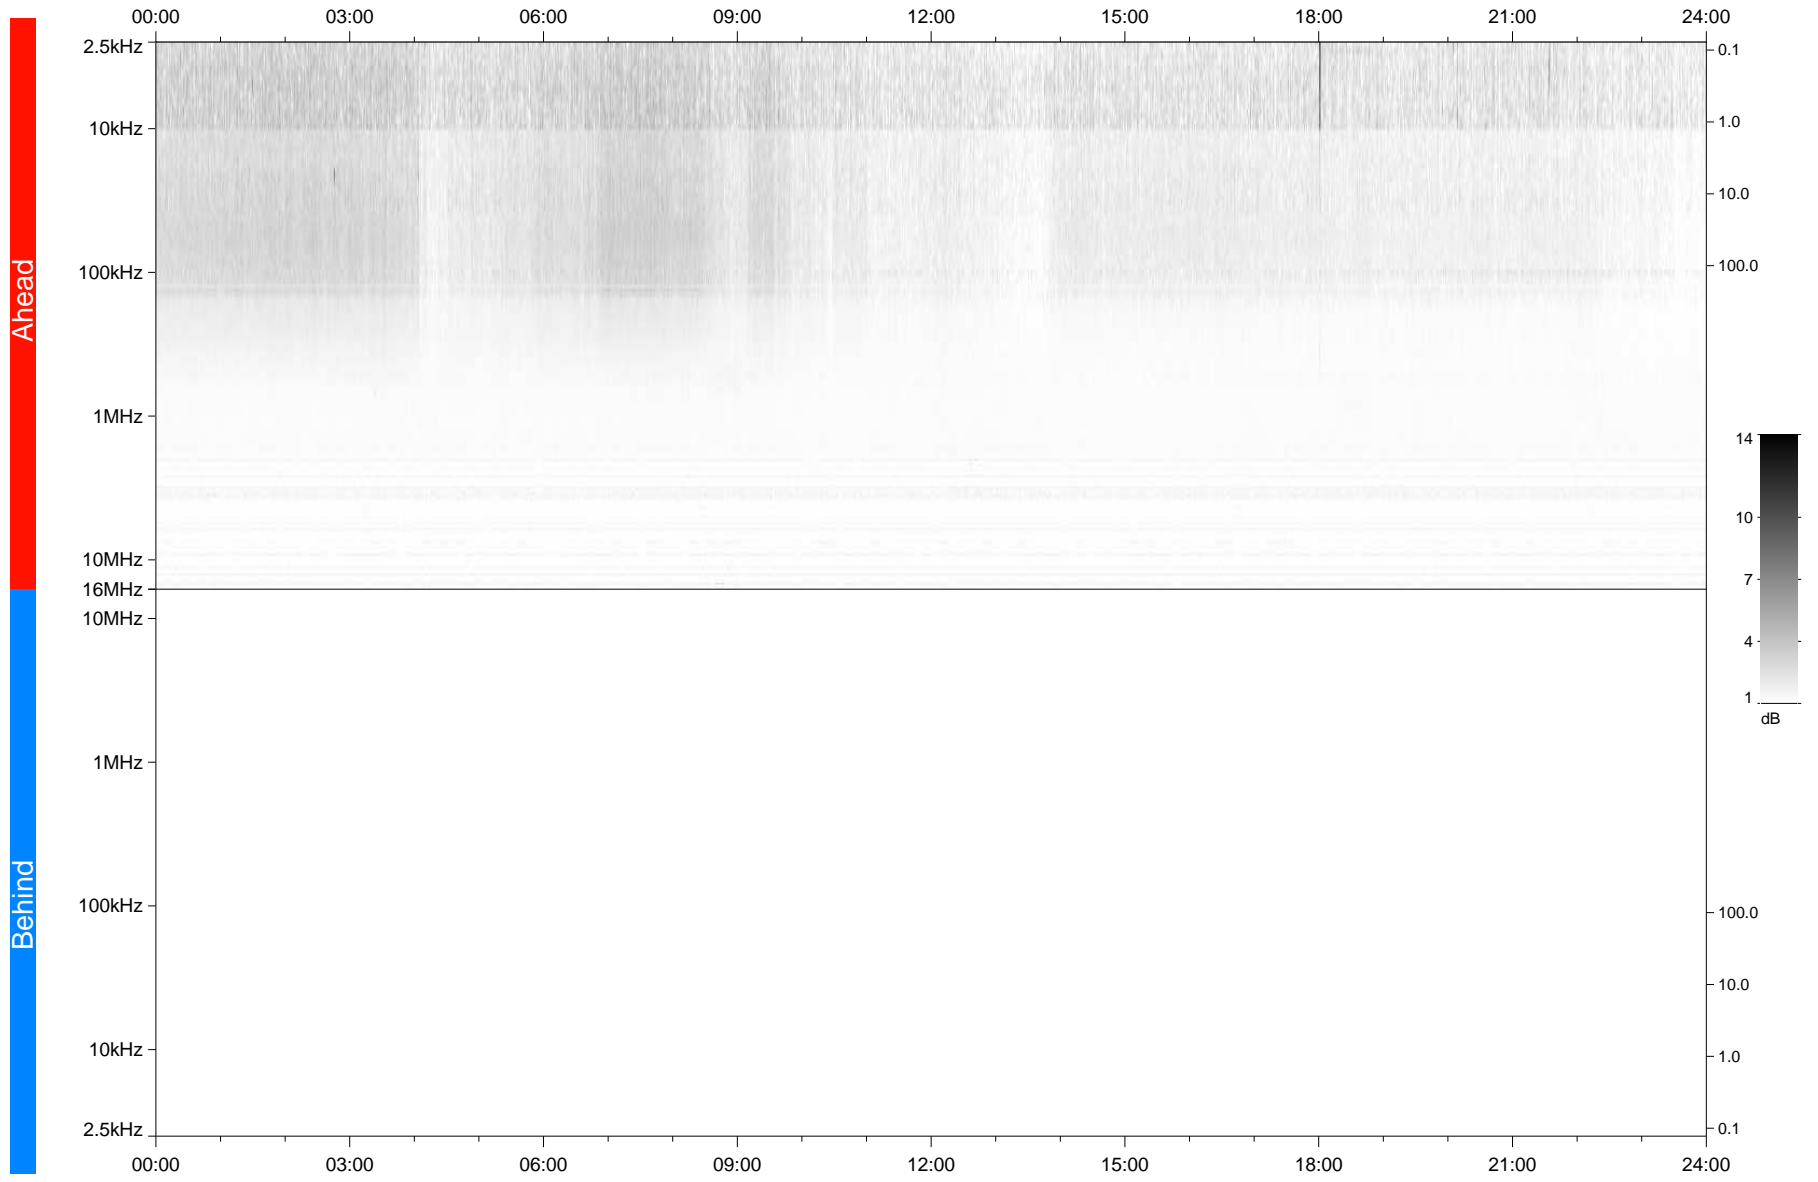

# STEREO/WAVES Daily Summary - 18-May-2020 (DOY 139)

Ahead source file: swaves\_ahead\_2020\_139\_1\_05.fin  
Ahead PSE Angle: -73.0°

Behind PSE Angle: 66.8°  
Behind source file: No STEREO-B data

Time (UTC)

file: stereo\_swaves\_daily-summary\_gray\_20200518\_v03  
made by: space.umn.edu on macOS with TDL 8.8.2 on 2022-09-15 14:03:55, with TLib V945 / dynspec V311