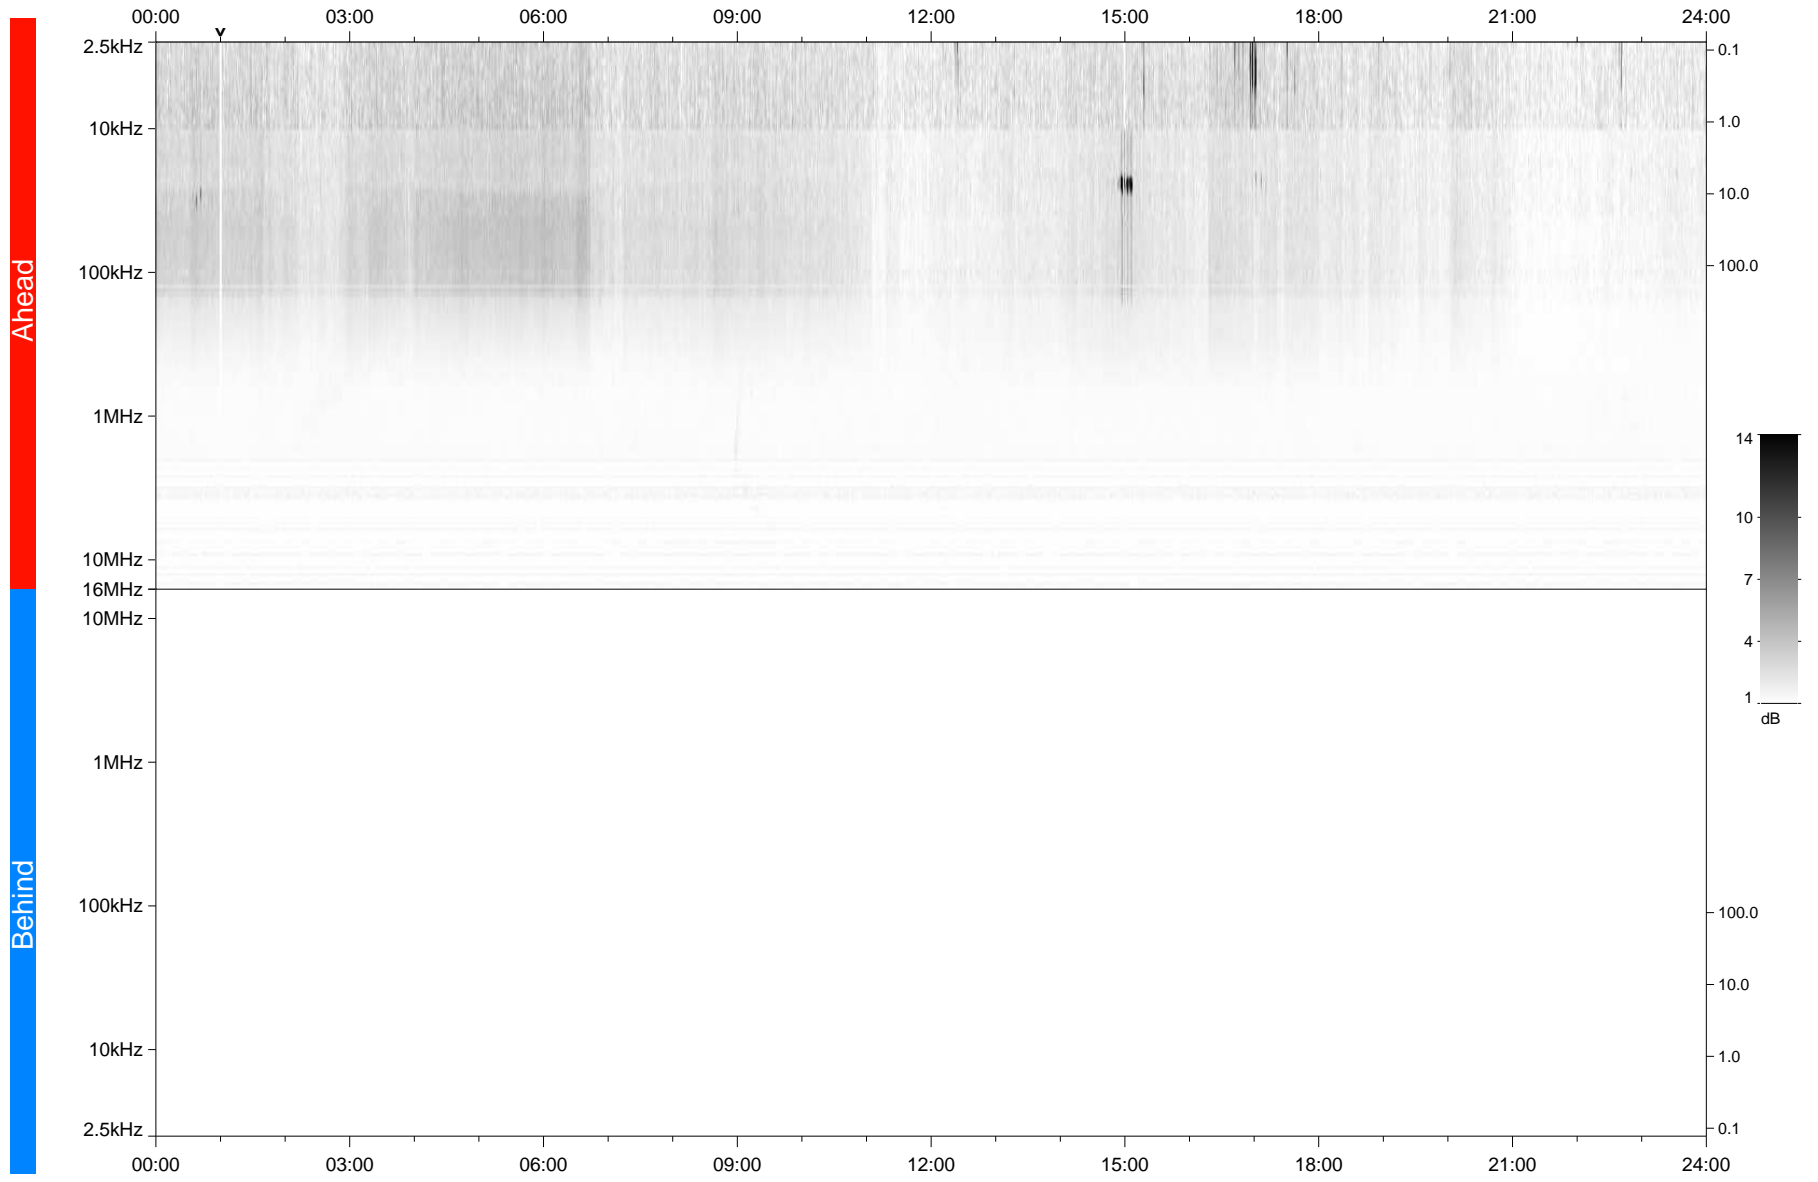

STEREO/WAVES Daily Summary - 17-May-2020 (DOY 138)

Ahead source file: swaves_ahead_2020_138_1_05.fin
Ahead PSE Angle: -73.1°

Behind PSE Angle: 66.8°
Behind source file: No STEREO-B data

Time (UTC)

file: stereo_swaves_daily-summary_gray_20200517_v04
made by: space.umn.edu on macOS with TDL 8.8.2 on 2022-10-03 14:43:54, with Tlib V945 / dynspec V311