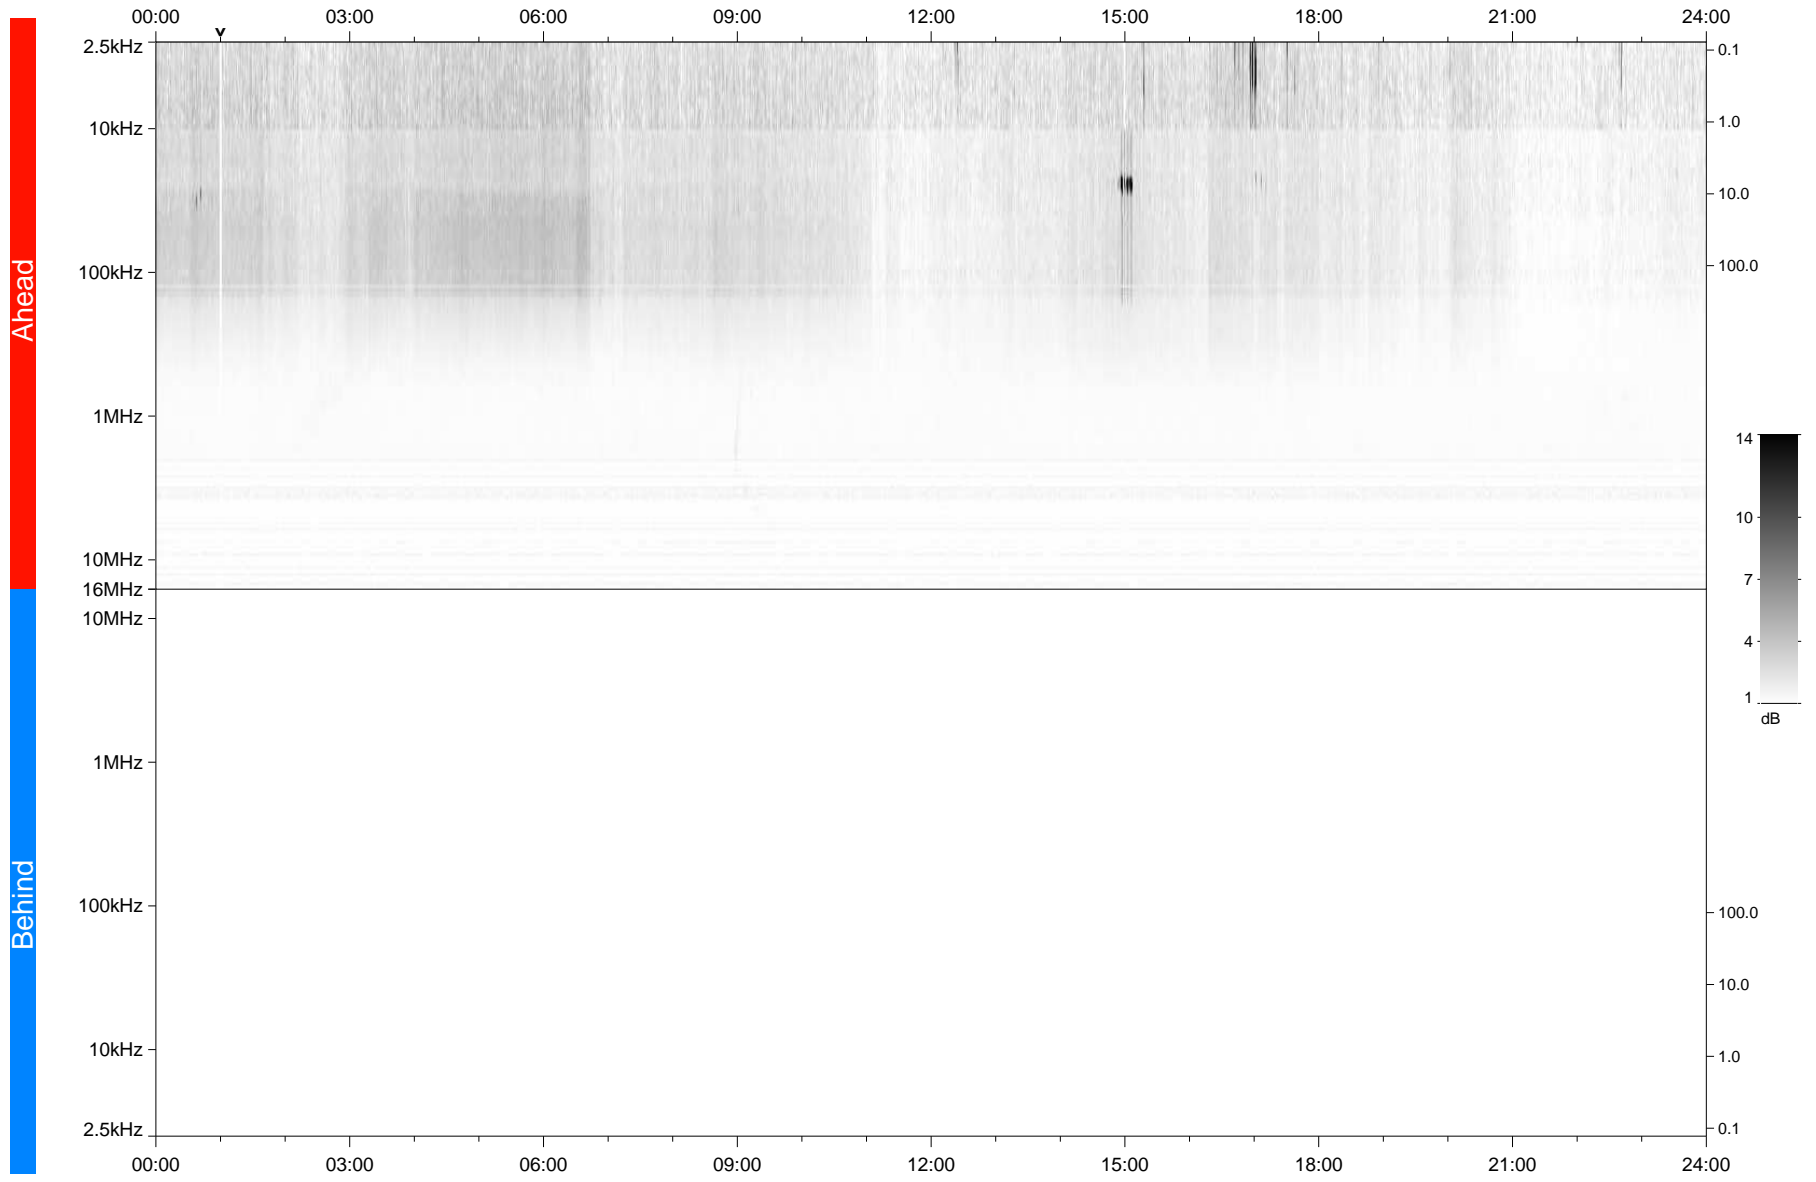

STEREO/WAVES Daily Summary - 17-May-2020 (DOY 138)

Ahead source file: swaves_ahead_2020_138_1_05.fin
Ahead PSE Angle: -73.1°

Behind PSE Angle: 66.8°
Behind source file: No STEREO-B data

Time (UTC)

file: stereo_swaves_daily-summary_gray_20200517_v03
made by: space.umn.edu on macOS with TDL 8.8.2 on 2022-09-15 14:02:32, with TLib V945 / dynspec V311