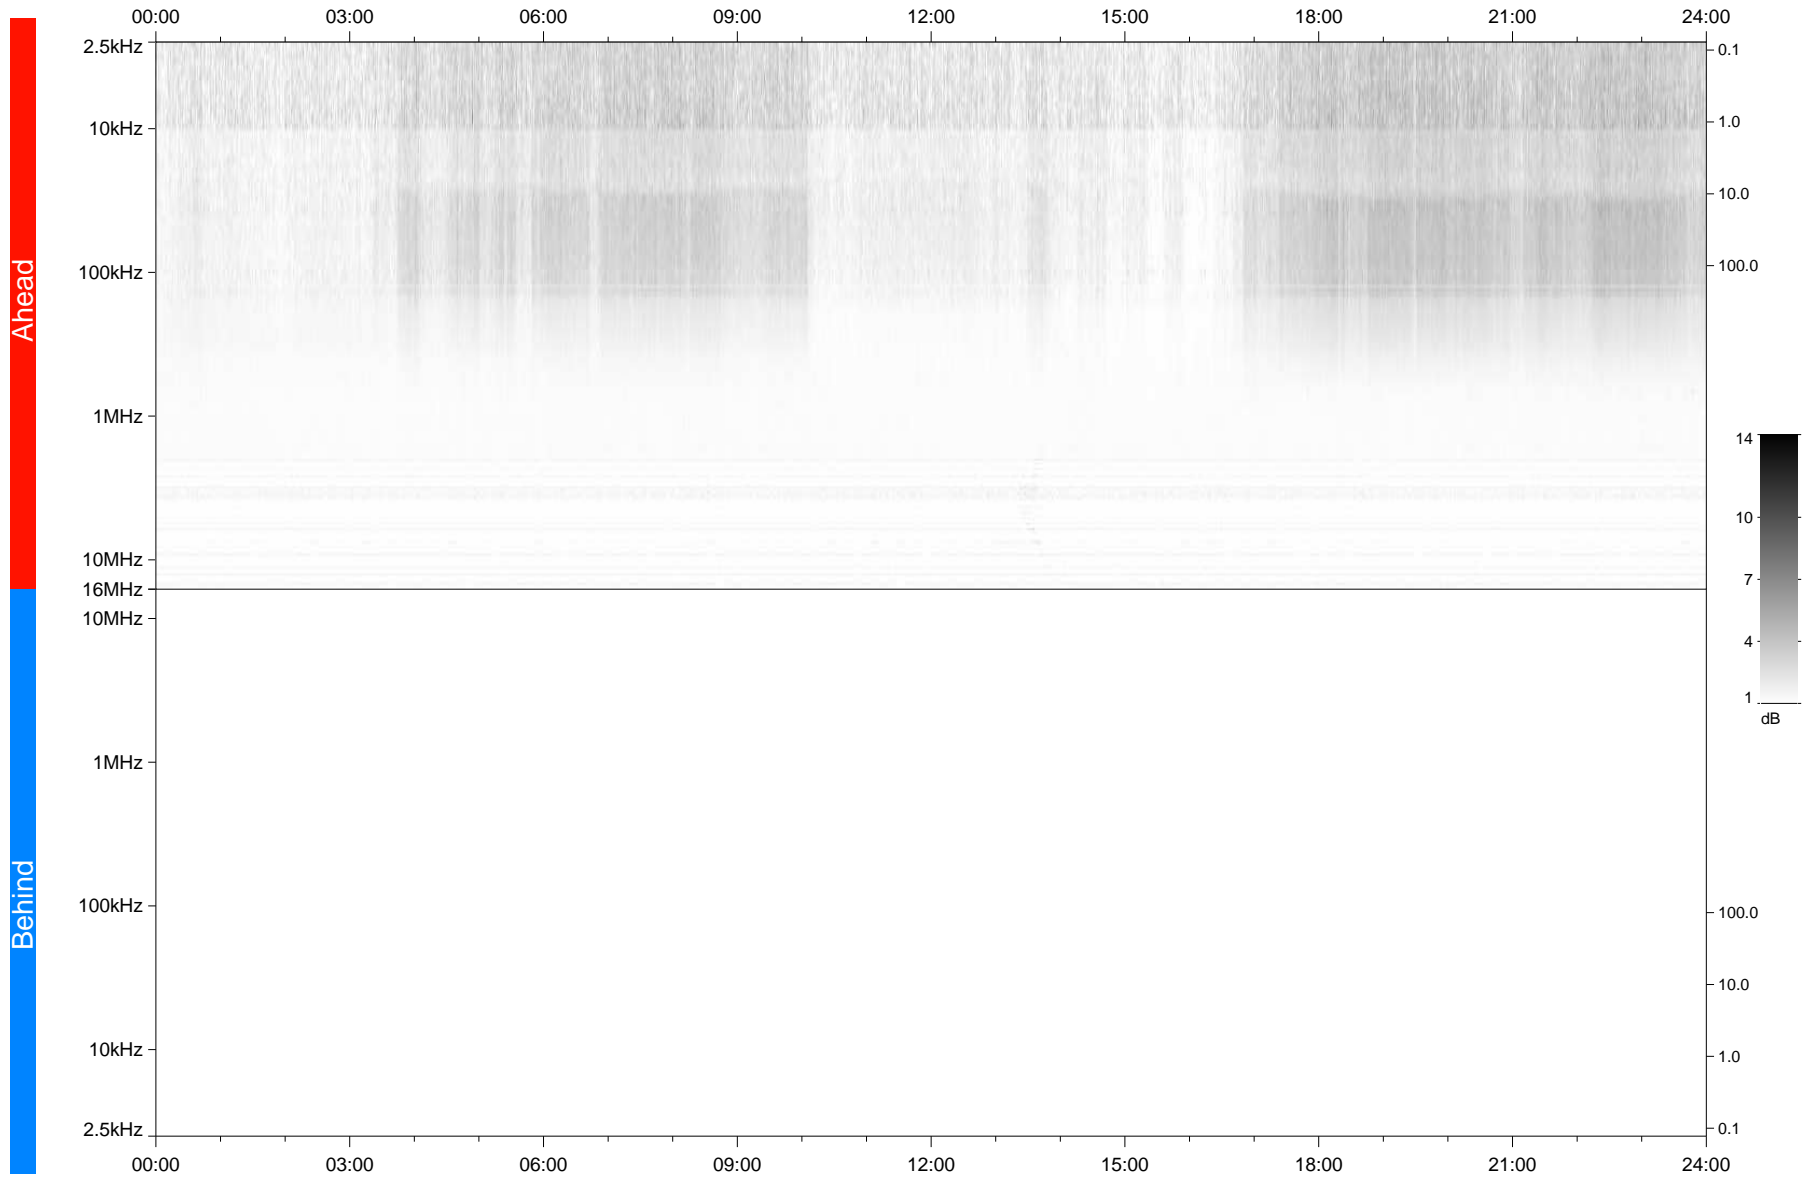

STEREO/WAVES Daily Summary - 16-May-2020 (DOY 137)

Ahead source file: swaves_ahead_2020_137_1_05.fin
Ahead PSE Angle: -73.2°

Behind PSE Angle: 67.0°
Behind source file: No STEREO-B data

Time (UTC)

file: stereo_swaves_daily-summary_gray_20200516_v03
made by: space.umn.edu on macOS with TDL 8.8.2 on 2022-09-15 14:01:08, with TLib V945 / dynspec V311