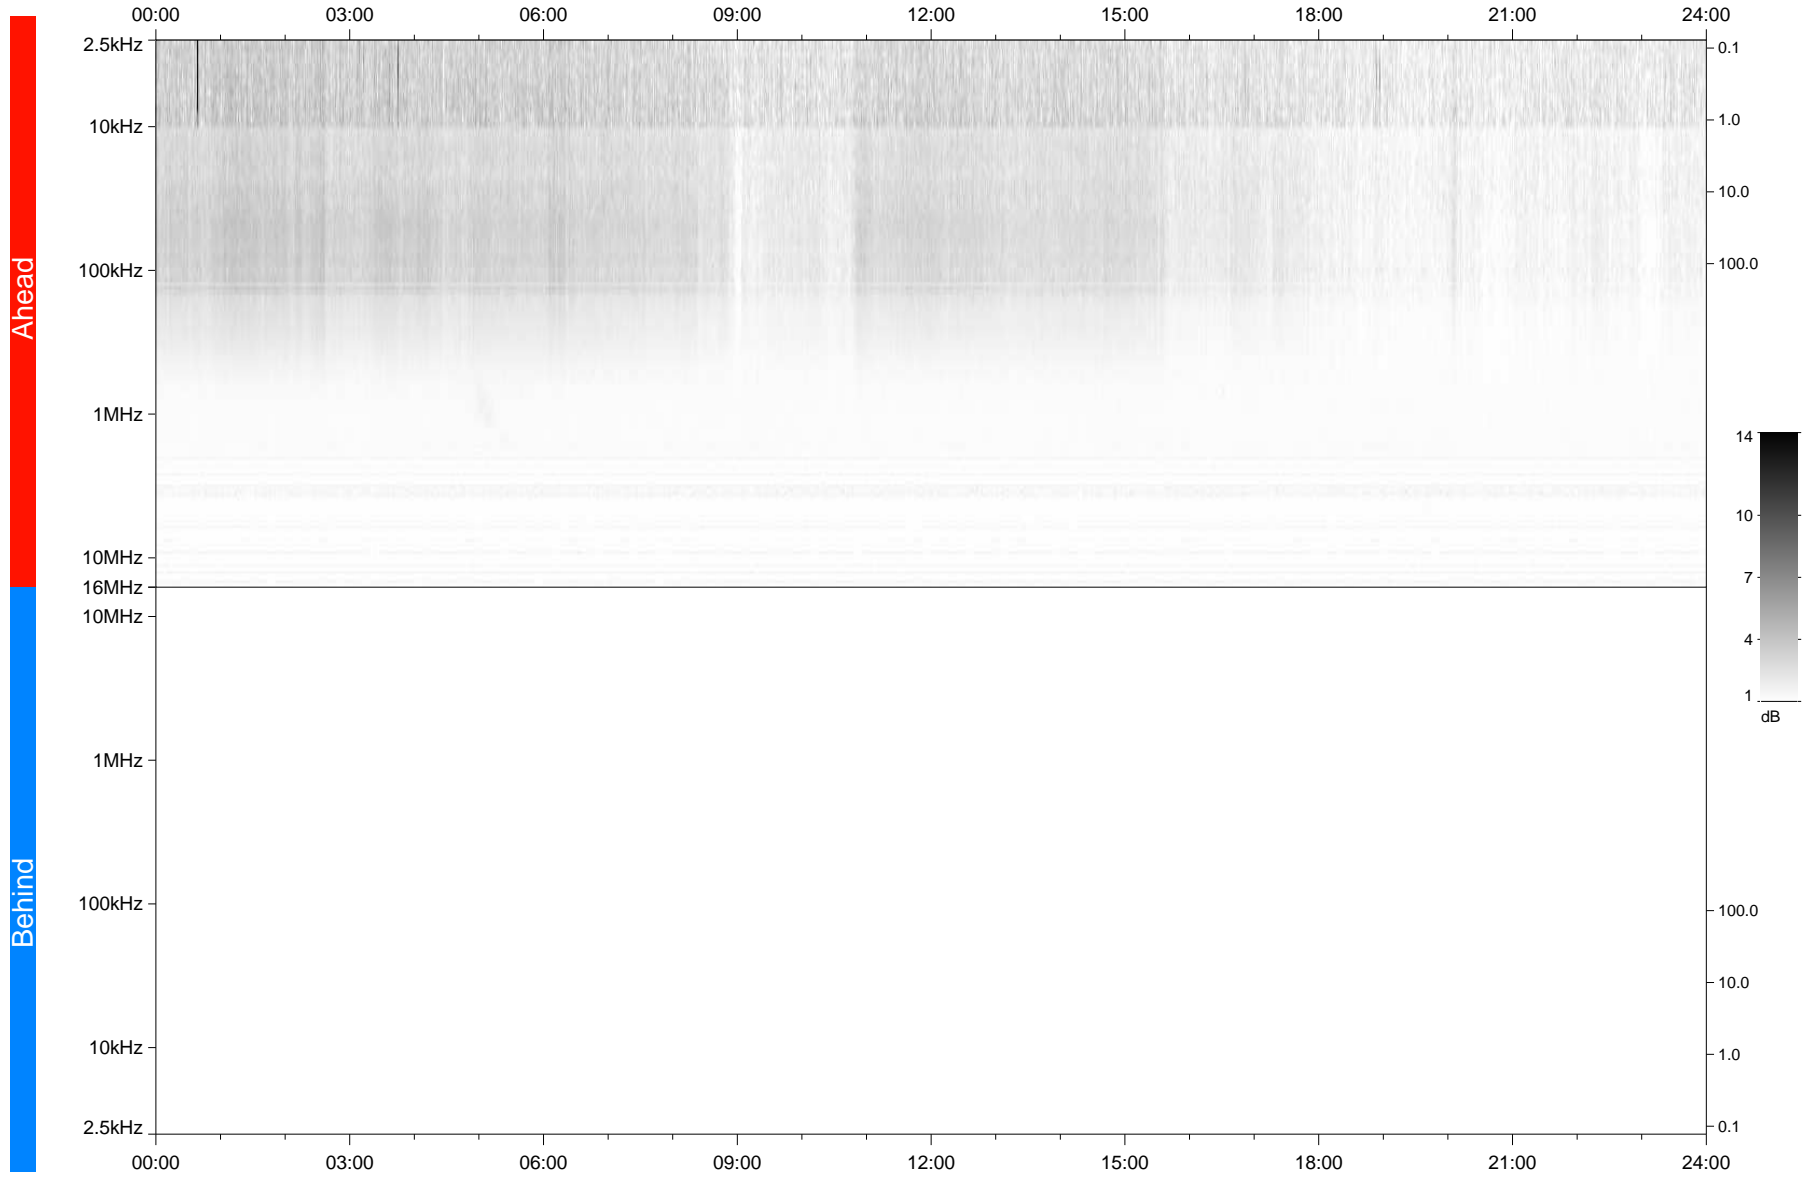

# STEREO/WAVES Daily Summary - 14-May-2020 (DOY 135)

Ahead source file: swaves\_ahead\_2020\_135\_1\_05.fin  
Ahead PSE Angle: -73.3°

Behind PSE Angle: 67.2°  
Behind source file: No STEREO-B data

Time (UTC)

file: stereo\_swaves\_daily-summary\_gray\_20200514\_v04  
made by: space.umn.edu on macOS with IDL 8.8.2 on 2022-10-03 14:39:23, with TMLib V945 / dynspec V311