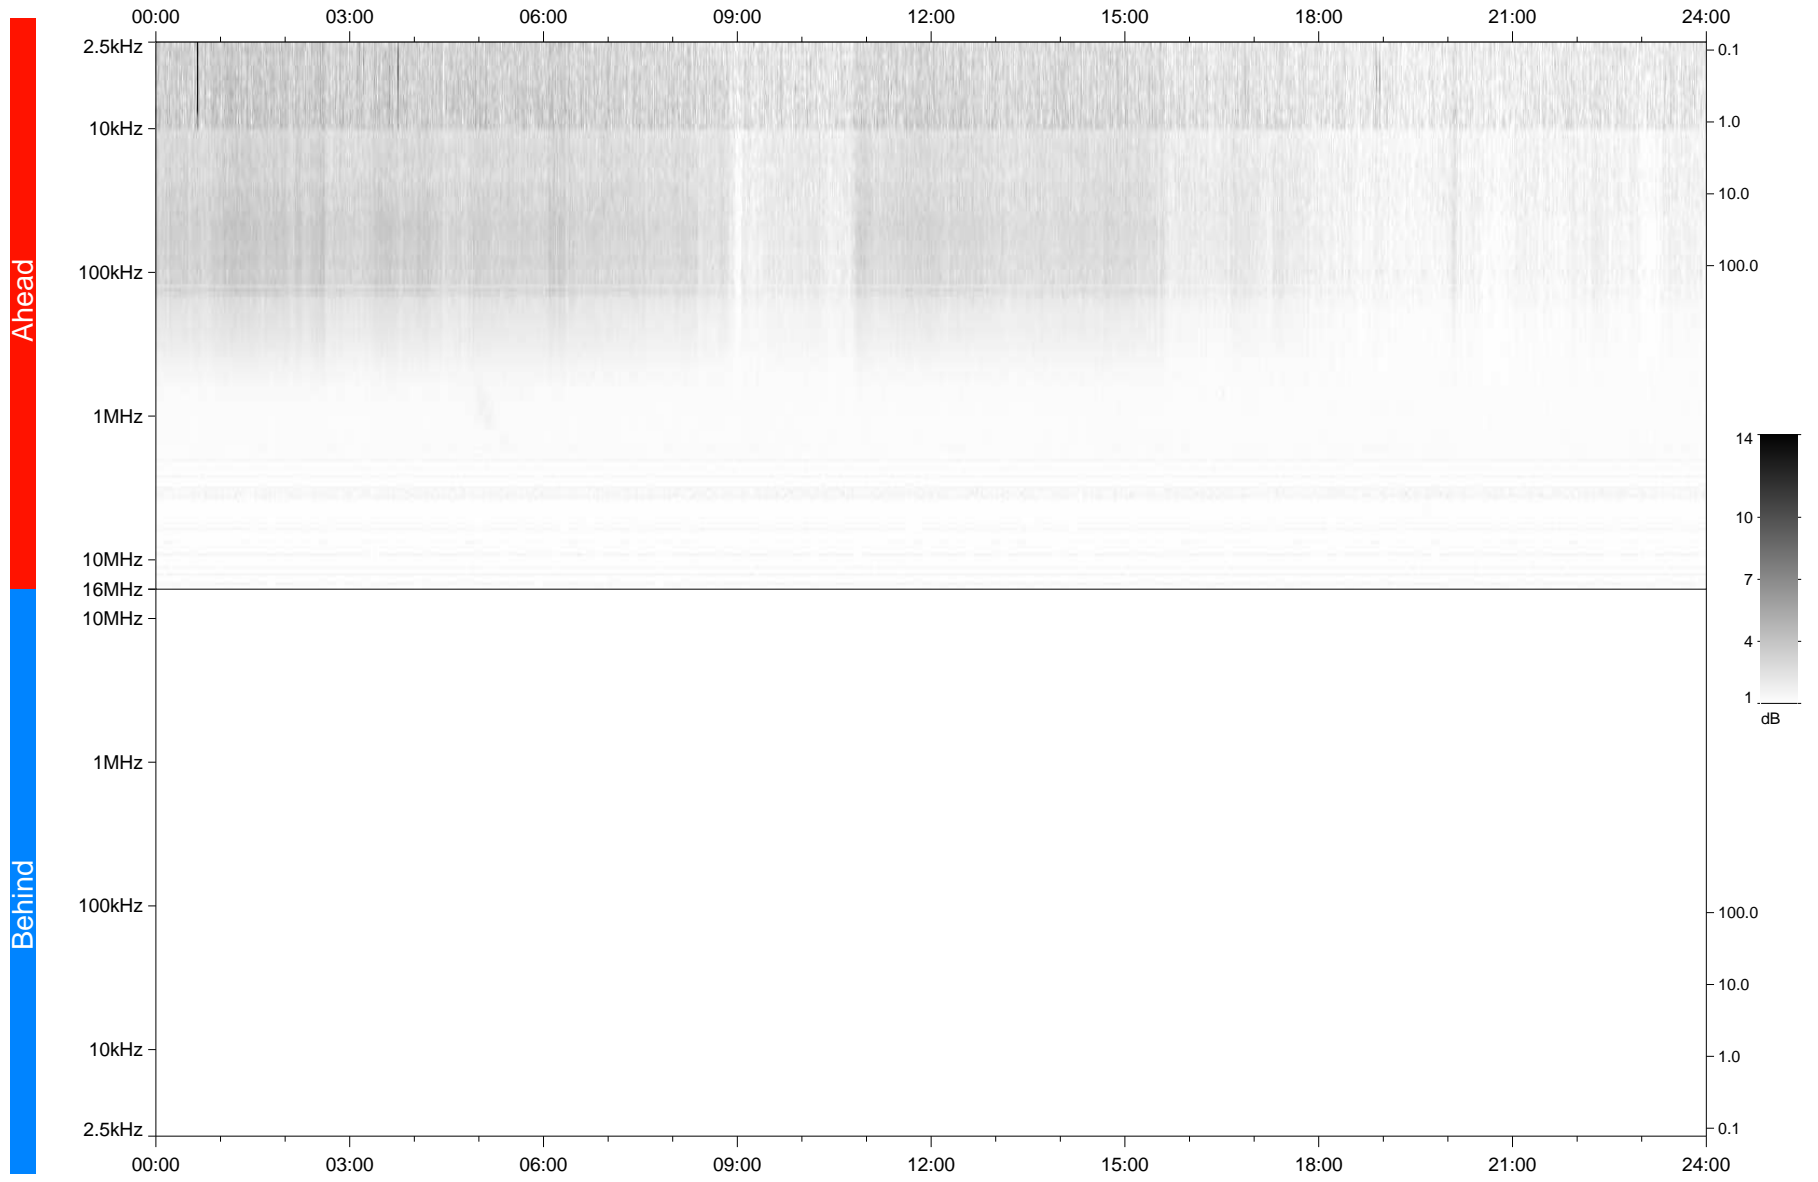

# STEREO/WAVES Daily Summary - 14-May-2020 (DOY 135)

Ahead source file: swaves\_ahead\_2020\_135\_1\_05.fin  
Ahead PSE Angle: -73.3°

Behind PSE Angle: 67.2°  
Behind source file: No STEREO-B data

Time (UTC)

file: stereo\_swaves\_daily-summary\_gray\_20200514\_v03  
made by: space.umn.edu on macOS with TDL 8.8.2 on 2022-09-15 13:58:26, with TLib V945 / dynspec V311