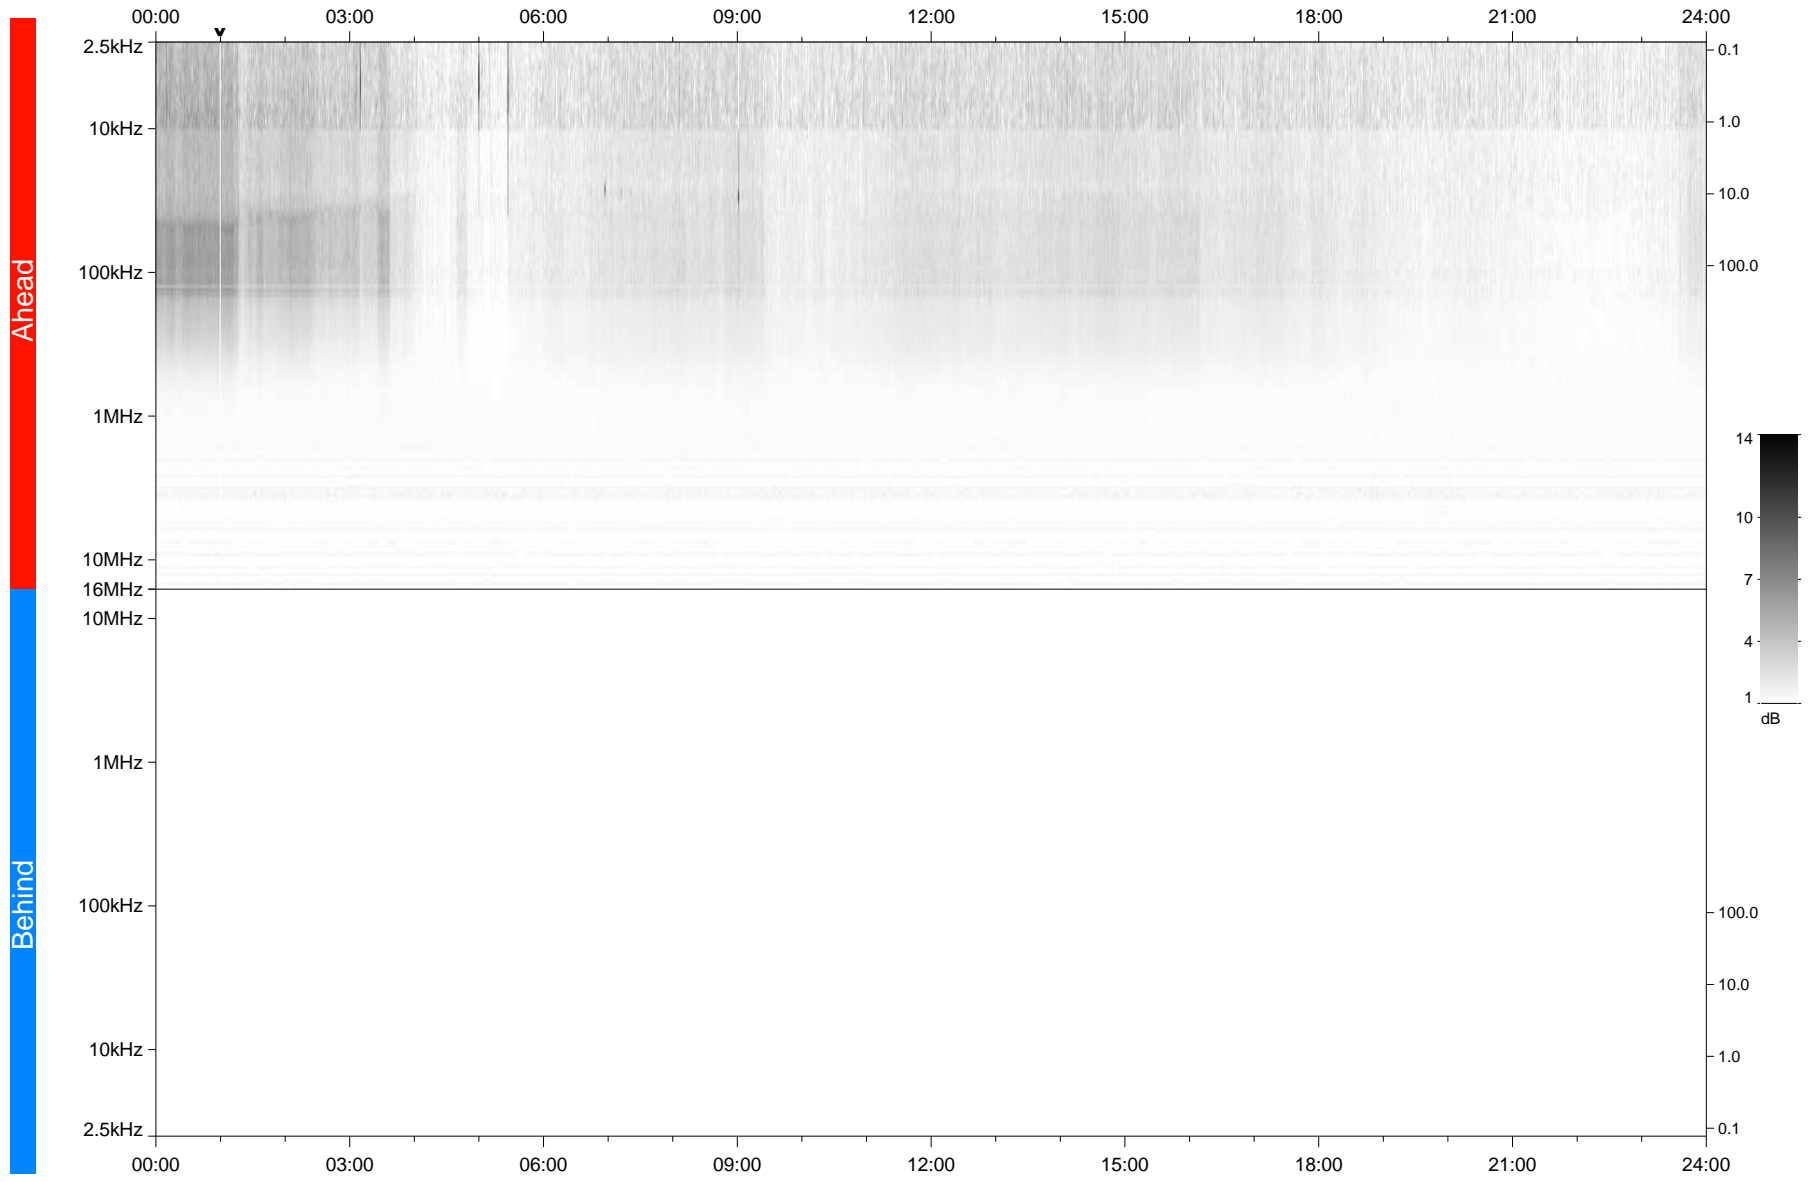

# STEREO/WAVES Daily Summary - 13-May-2020 (DOY 134)

Ahead source file: swaves\_ahead\_2020\_134\_1\_05.fin  
Ahead PSE Angle: -73.4°

Behind PSE Angle: 67.3°  
Behind source file: No STEREO-B data

Time (UTC)

file: stereo\_swaves\_daily-summary\_gray\_20200513\_v03  
made by: space.umn.edu on macOS with TDL 8.8.2 on 2022-09-15 13:57:04, with Tlib V945 / dynspec V311