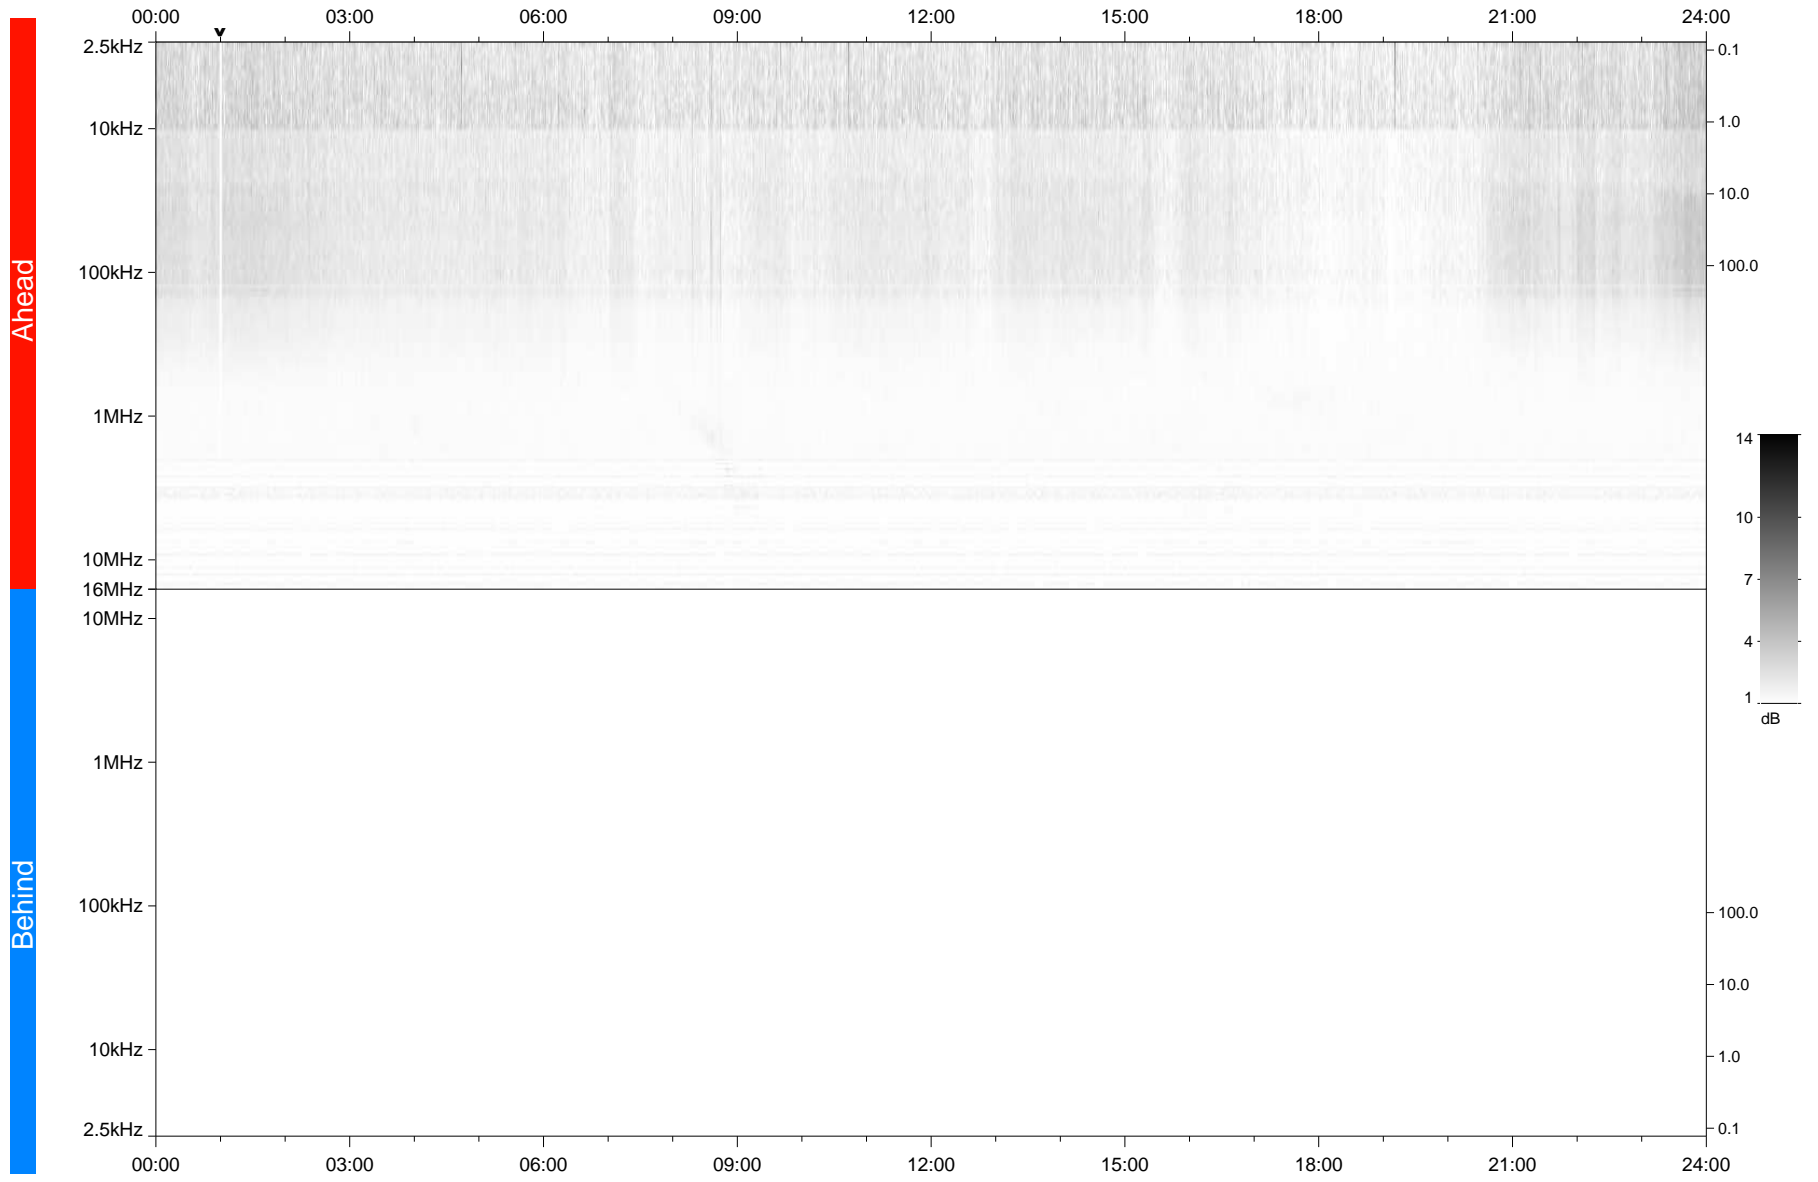

# STEREO/WAVES Daily Summary - 07-May-2020 (DOY 128)

Ahead source file: swaves\_ahead\_2020\_128\_1\_05.fin  
Ahead PSE Angle: -73.8°

Behind PSE Angle: 68.0°  
Behind source file: No STEREO-B data

Time (UTC)

file: stereo\_swaves\_daily-summary\_gray\_20200507\_v03  
made by: space.umn.edu on macOS with IDL 8.8.2 on 2022-09-15 13:48:53, with TMLib V945 / dynspec V311