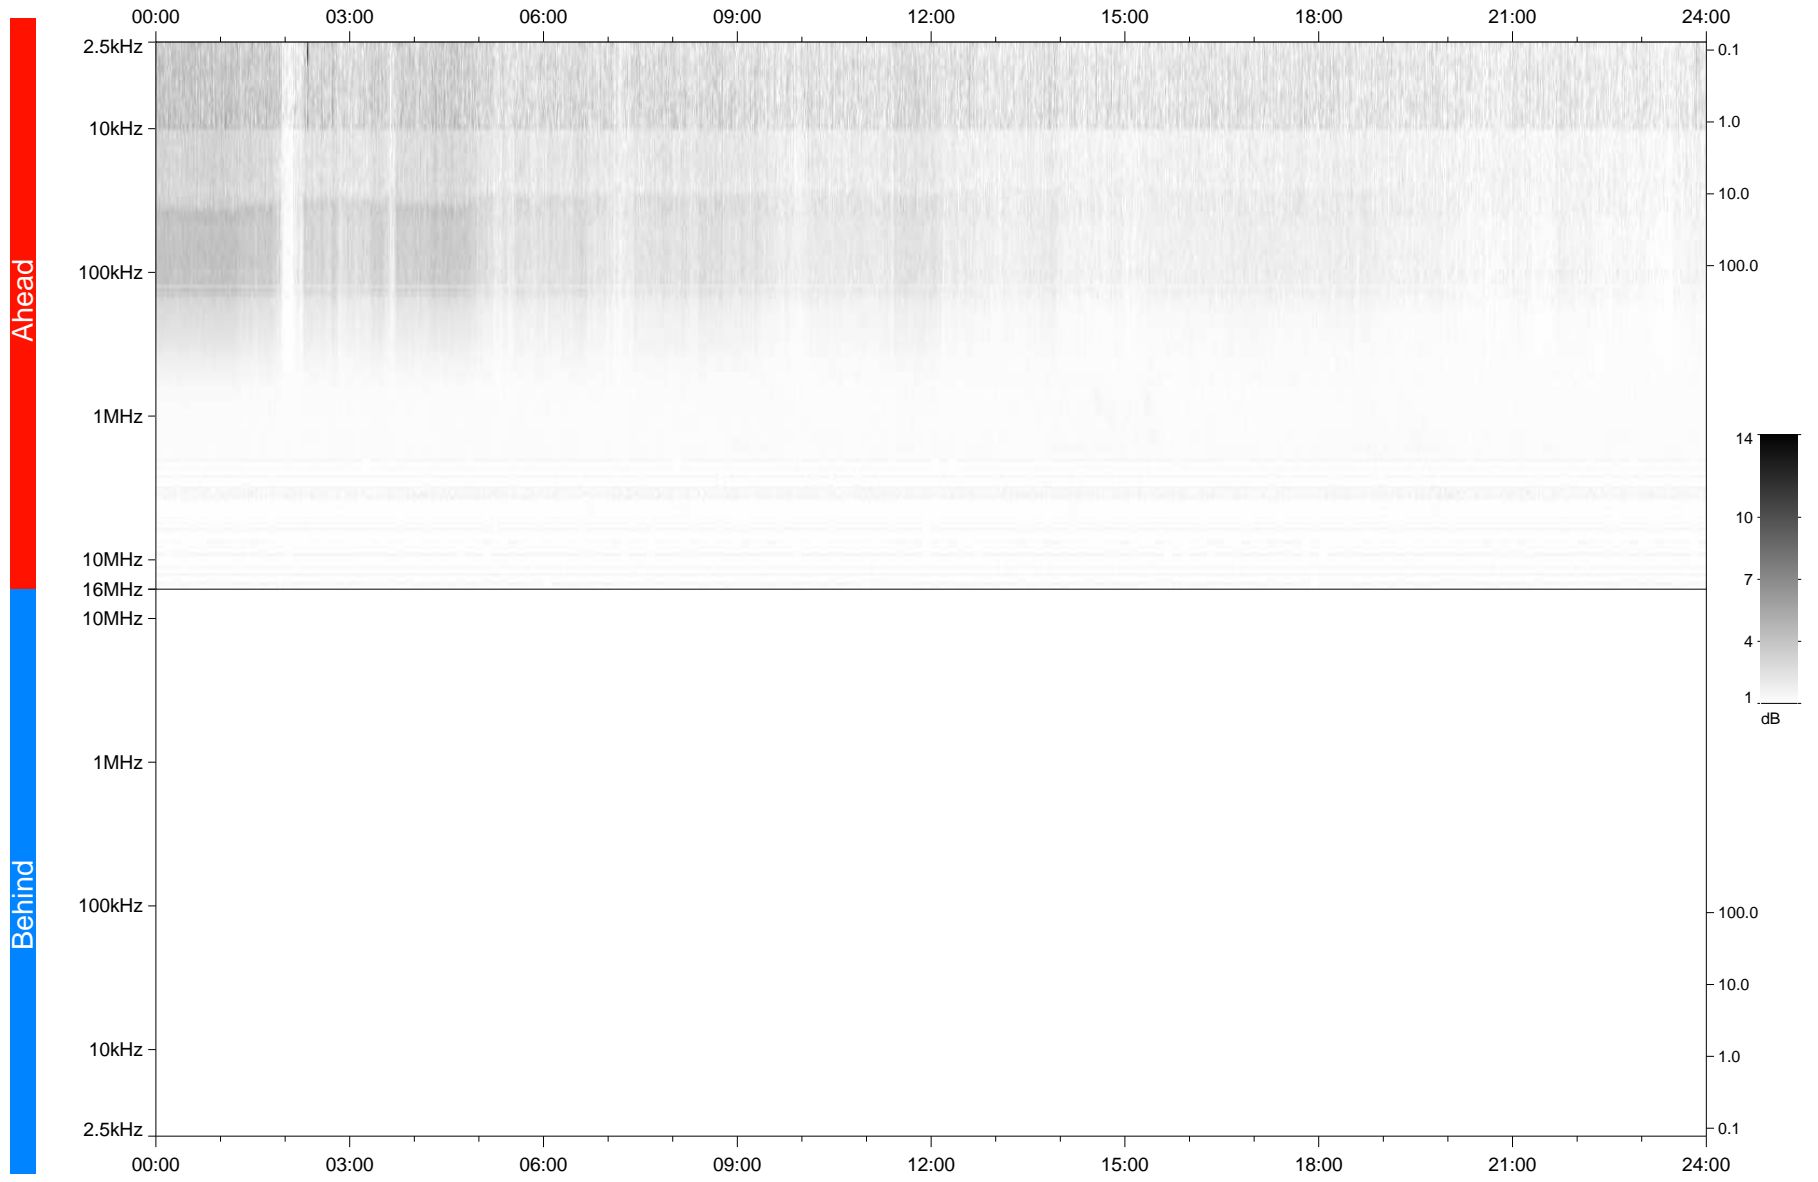

# STEREO/WAVES Daily Summary - 02-May-2020 (DOY 123)

Ahead source file: swaves\_ahead\_2020\_123\_1\_05.fin  
Ahead PSE Angle: -74.1°

Behind PSE Angle: 68.5°  
Behind source file: No STEREO-B data

Time (UTC)

file: stereo\_swaves\_daily-summary\_gray\_20200502\_v04  
made by: space.umn.edu on macOS with TDL 8.8.2 on 2022-10-03 14:21:22, with TLib V945 / dynspec V311