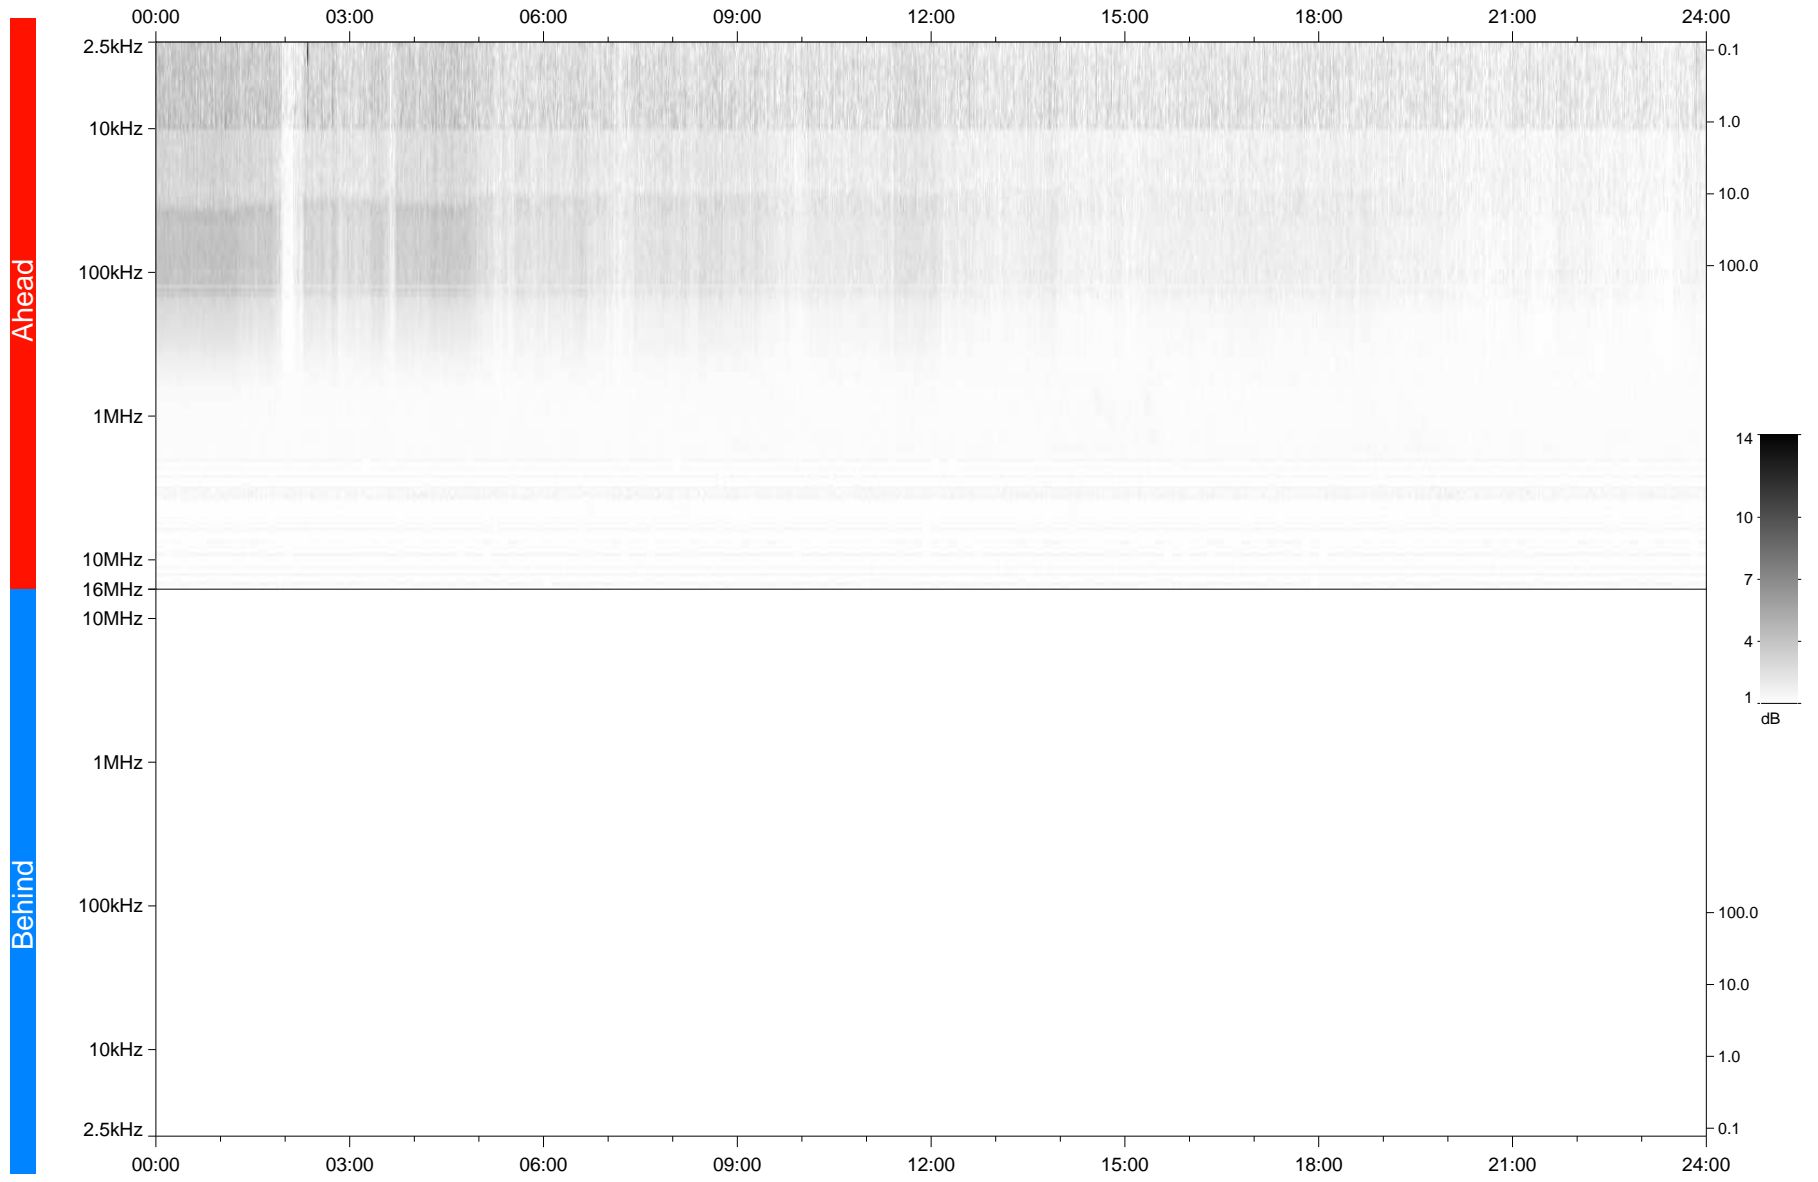

# STEREO/WAVES Daily Summary - 02-May-2020 (DOY 123)

Ahead source file: swaves\_ahead\_2020\_123\_1\_05.fin  
Ahead PSE Angle: -74.1°

Behind PSE Angle: 68.5°  
Behind source file: No STEREO-B data

Time (UTC)

file: stereo\_swaves\_daily-summary\_gray\_20200502\_v03  
made by: space.umn.edu on macOS with TDL 8.8.2 on 2022-09-15 13:42:03, with TLib V945 / dynspec V311