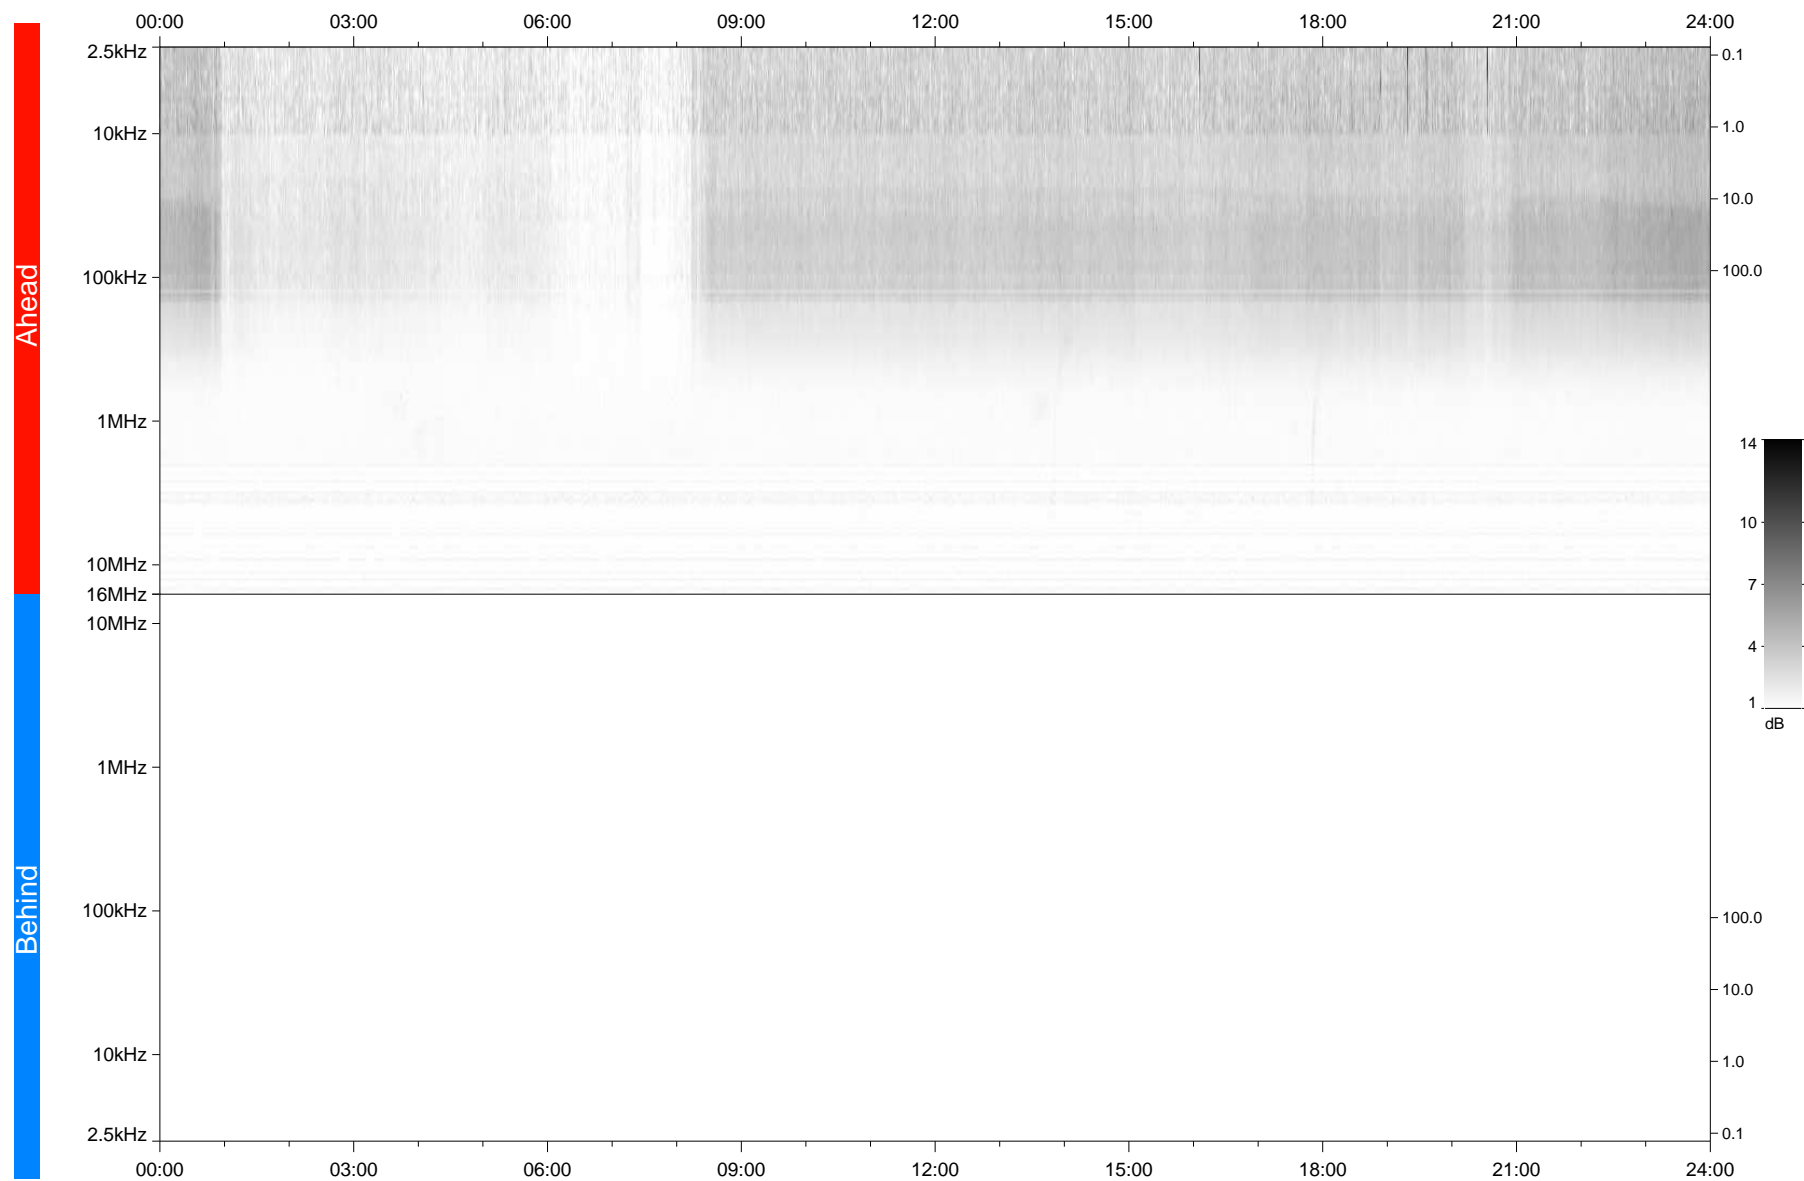

# STEREO/WAVES Daily Summary - 30-Apr-2020 (DOY 121)

Ahead source file: swaves\_ahead\_2020\_121\_1\_05.fin  
Ahead PSE Angle: -74.2°

Behind PSE Angle: 68.8°  
Behind source file: No STEREO-B data

Time (UTC)

file: stereo\_swaves\_daily-summary\_gray\_20200430\_v03  
made by: space.umn.edu on macOS with TDL 8.8.2 on 2022-09-15 13:39:20, with TLib V945 / dynspec V311