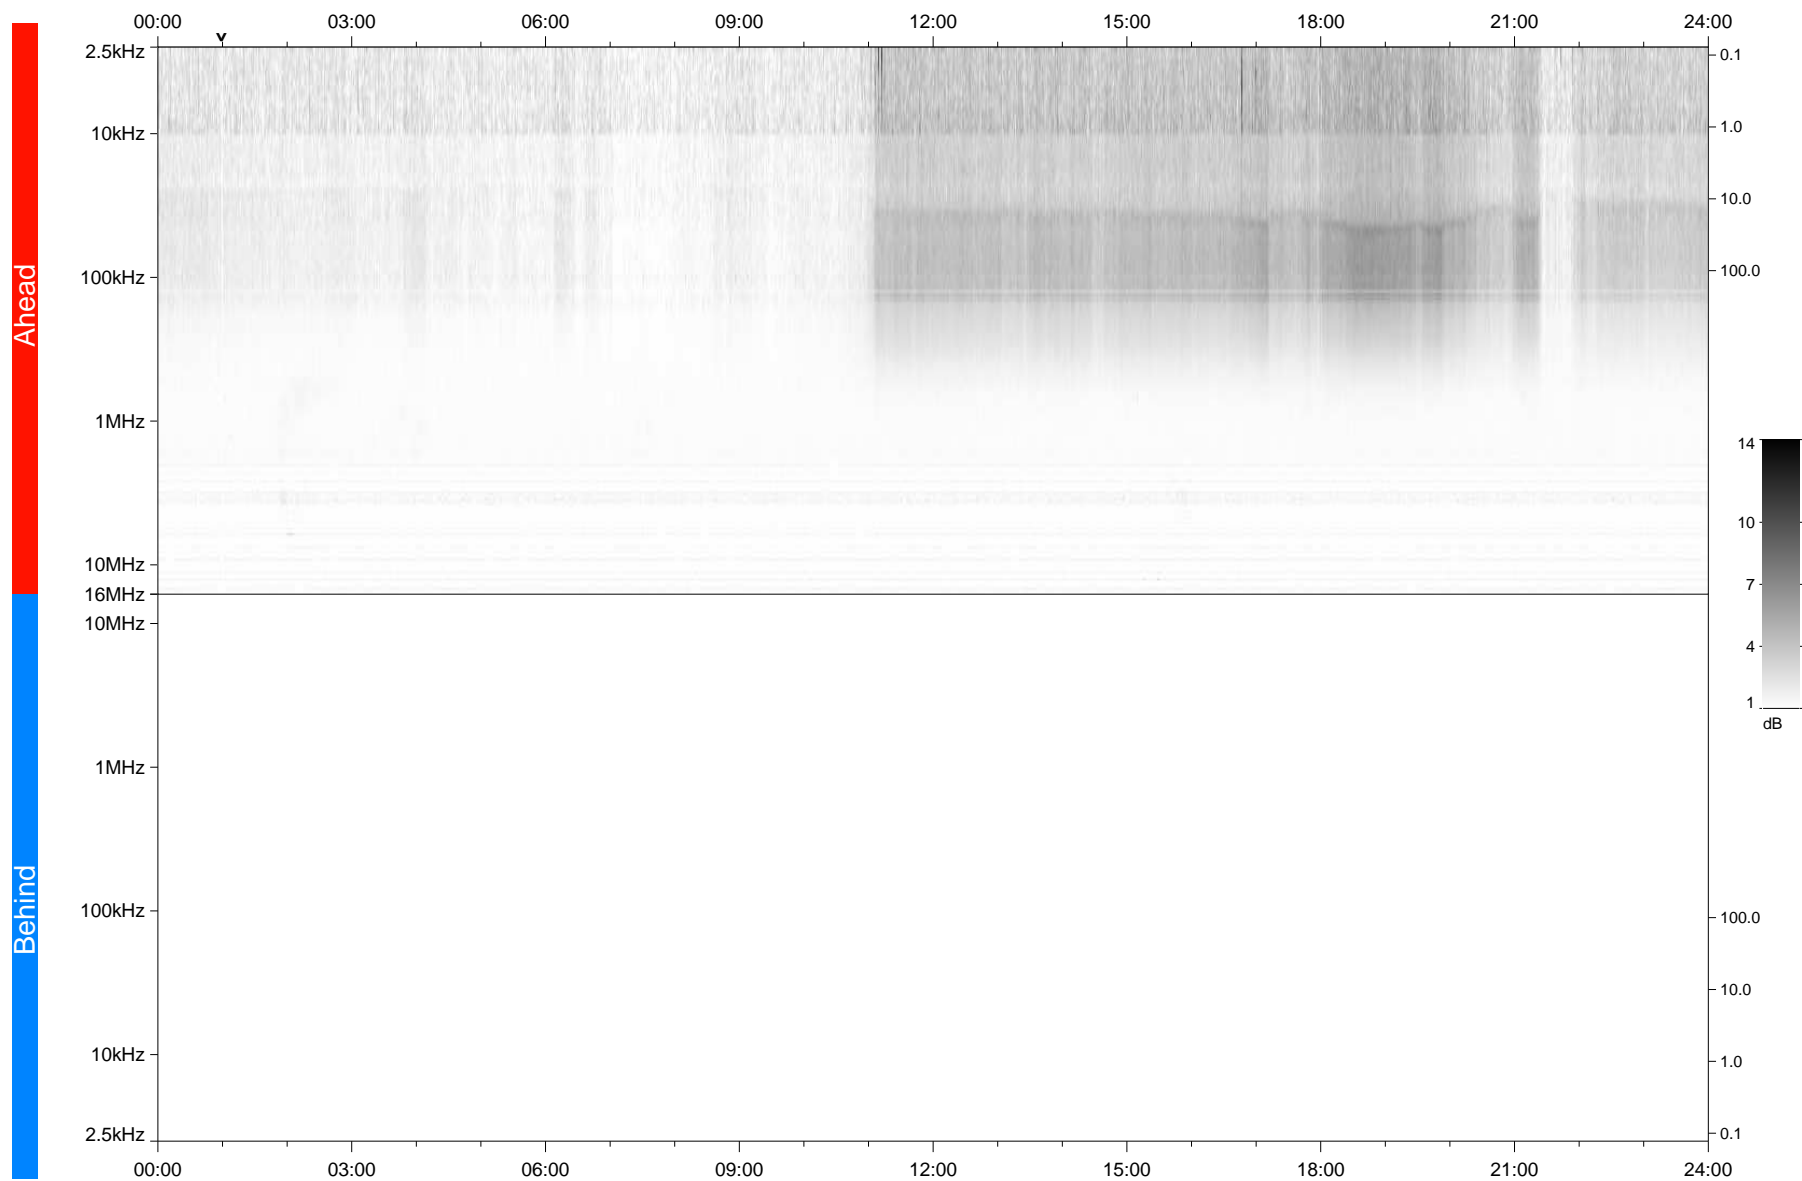

# STEREO/WAVES Daily Summary - 29-Apr-2020 (DOY 120)

Ahead source file: swaves\_ahead\_2020\_120\_1\_05.fin  
Ahead PSE Angle: -74.2°

Behind PSE Angle: 69.0°  
Behind source file: No STEREO-B data

Time (UTC)

file: stereo\_swaves\_daily-summary\_gray\_20200429\_v04  
made by: space.umn.edu on macOS with TDL 8.8.2 on 2022-10-03 14:16:52, with TLib V945 / dynspec V311