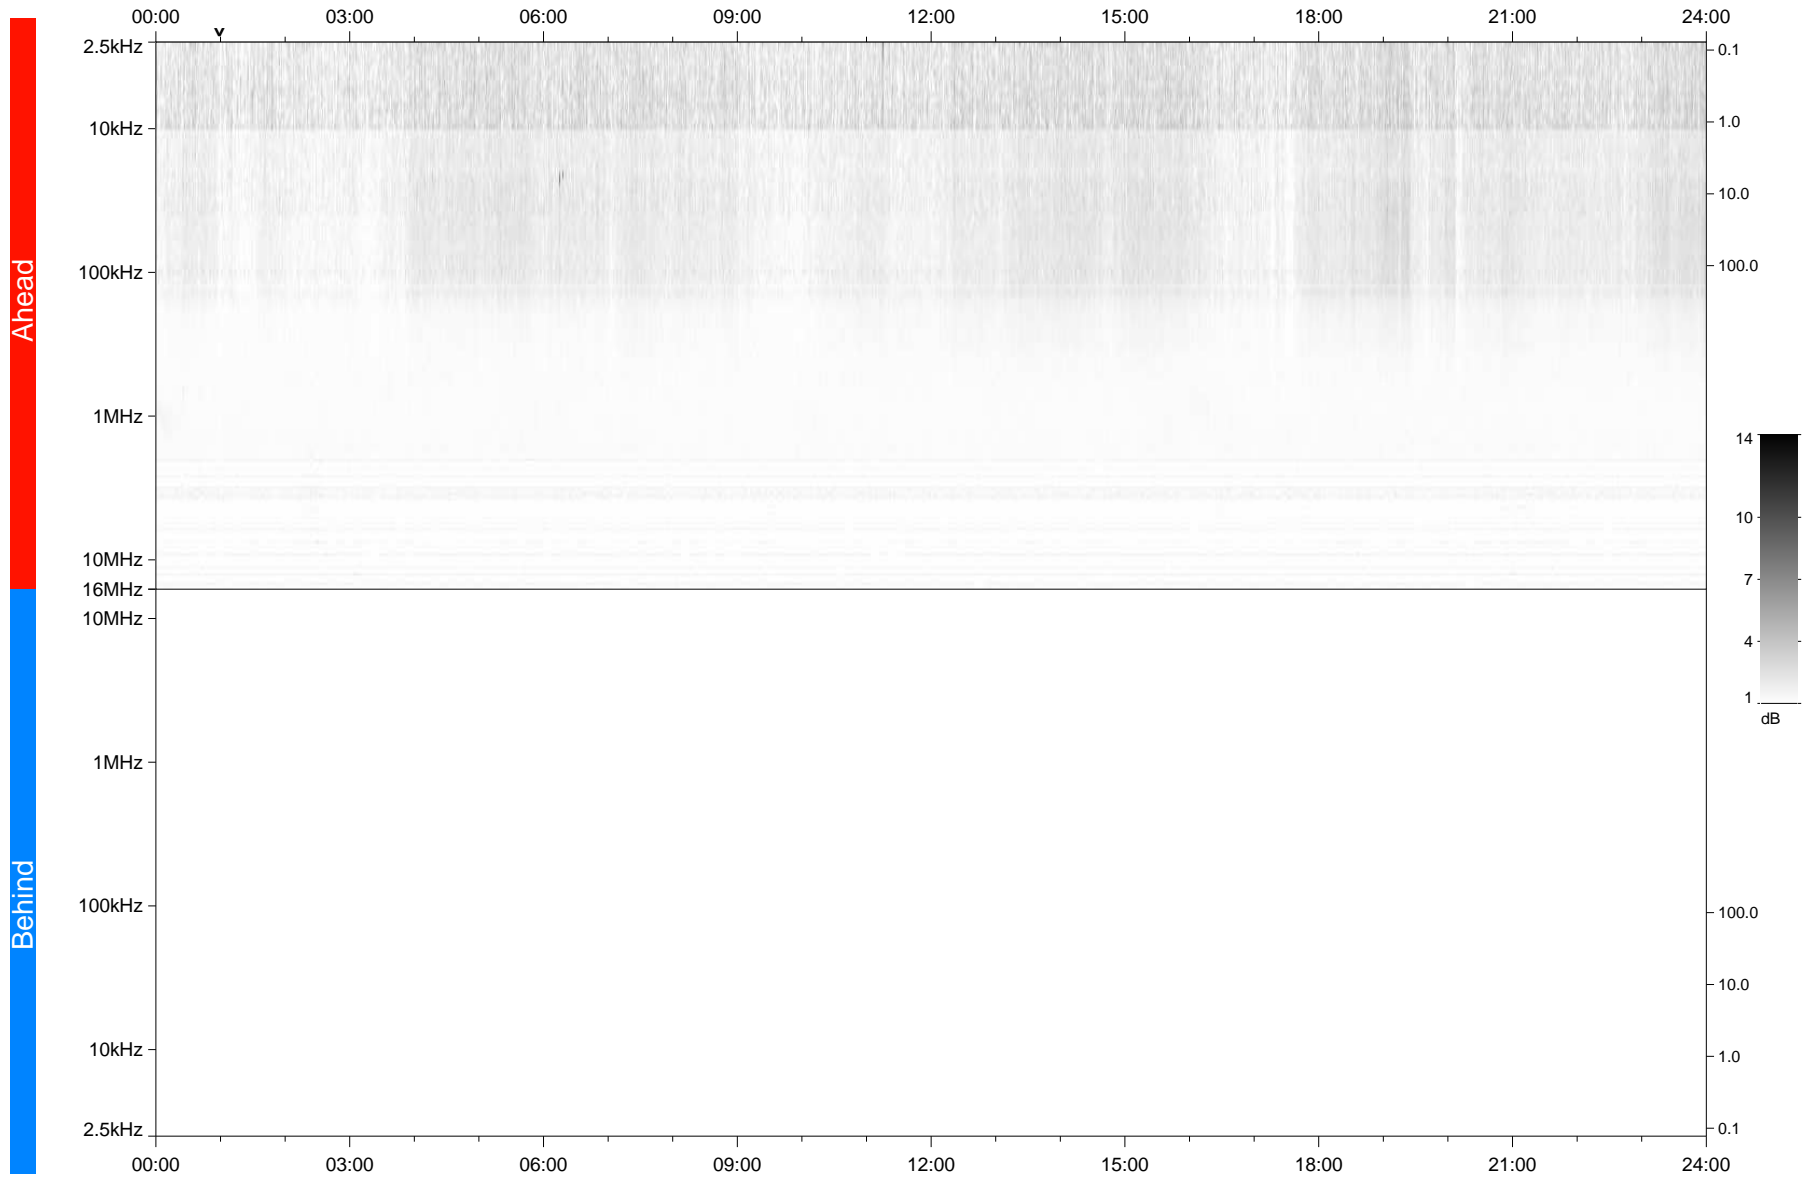

STEREO/WAVES Daily Summary - 27-Apr-2020 (DOY 118)

Ahead source file: swaves_ahead_2020_118_1_05.fin
Ahead PSE Angle: -74.4°

Behind PSE Angle: 69.2°
Behind source file: No STEREO-B data

Time (UTC)

file: stereo_swaves_daily-summary_gray_20200427_v04
made by: space.umn.edu on macOS with TDL 8.8.2 on 2022-10-03 14:13:51, with TLib V945 / dynspec V311