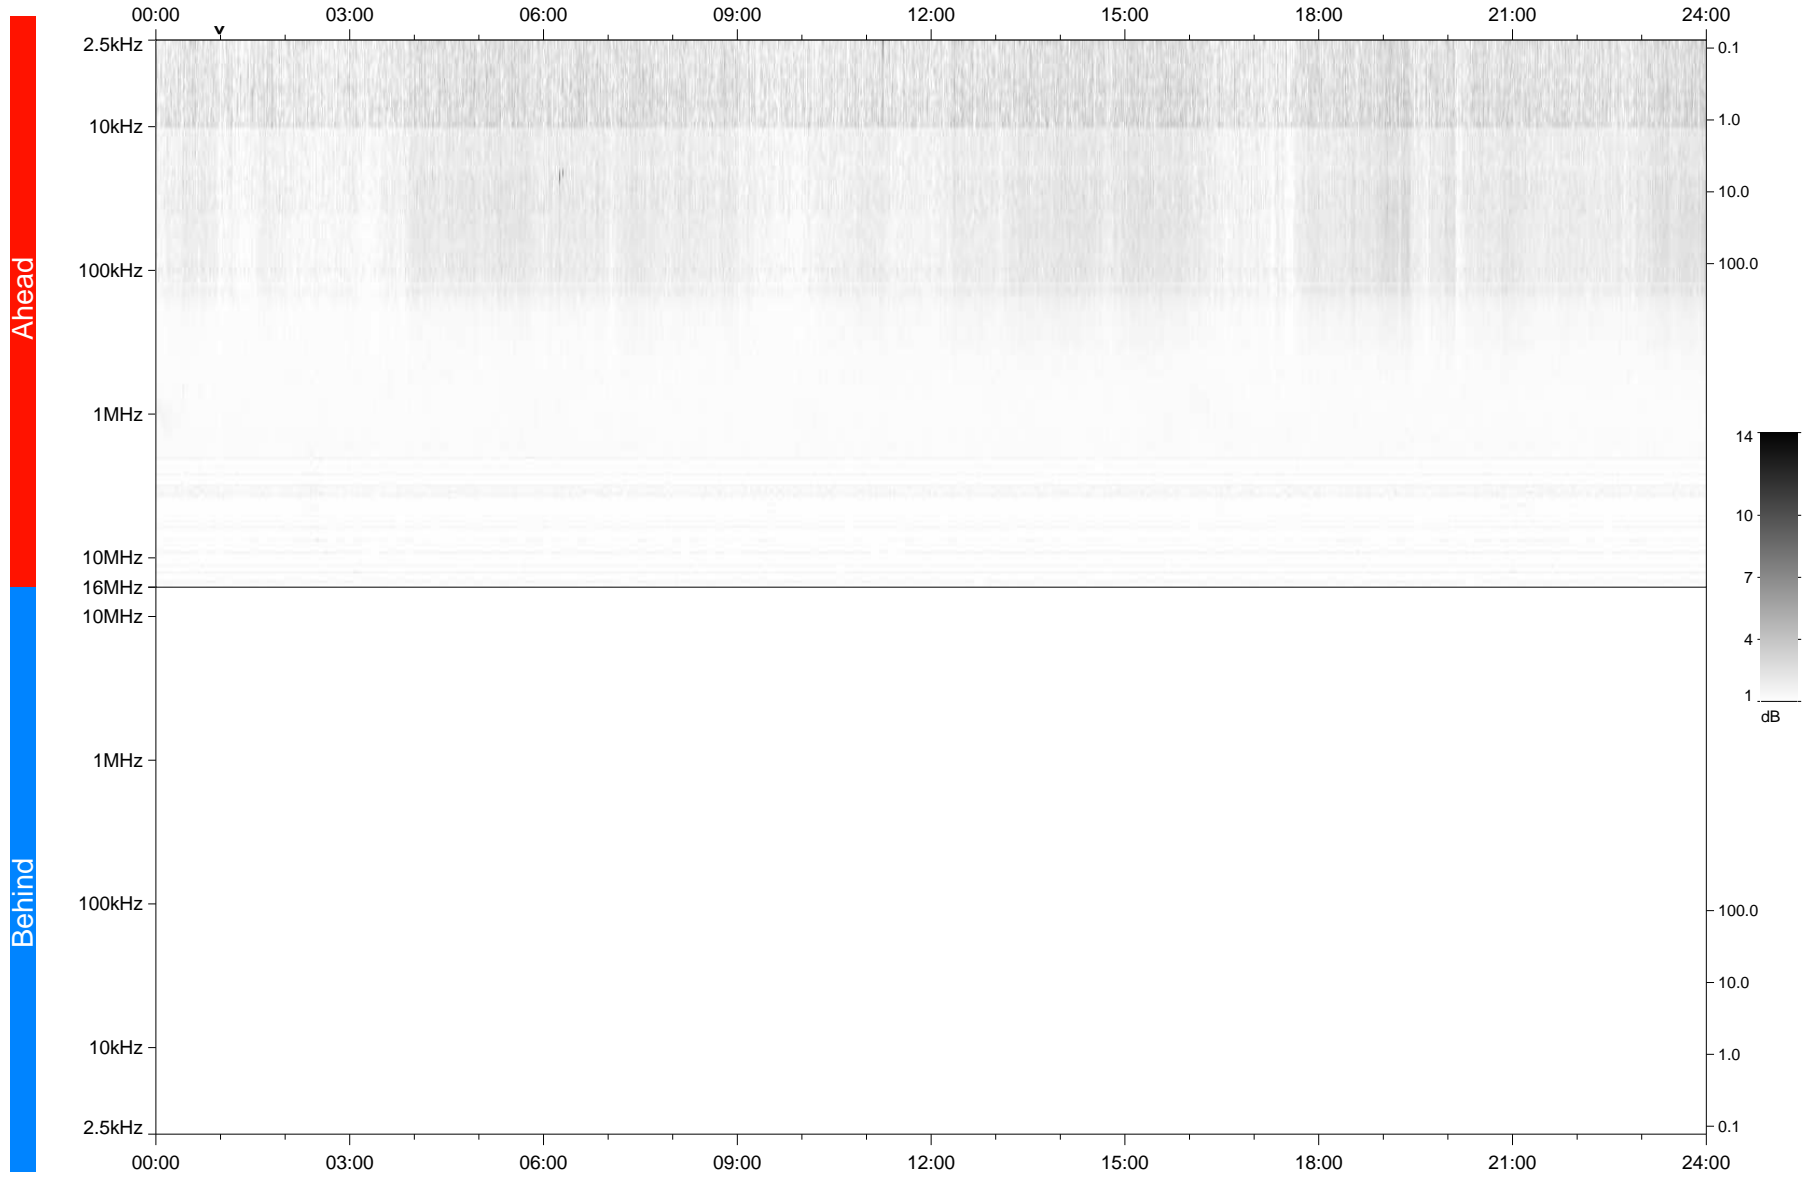

# STEREO/WAVES Daily Summary - 27-Apr-2020 (DOY 118)

Ahead source file: swaves\_ahead\_2020\_118\_1\_05.fin  
Ahead PSE Angle: -74.4°

Behind PSE Angle: 69.2°  
Behind source file: No STEREO-B data

Time (UTC)

file: stereo\_swaves\_daily-summary\_gray\_20200427\_v03  
made by: space.umn.edu on macOS with TDL 8.8.2 on 2022-09-15 13:35:12, with Tlib V945 / dynspec V311