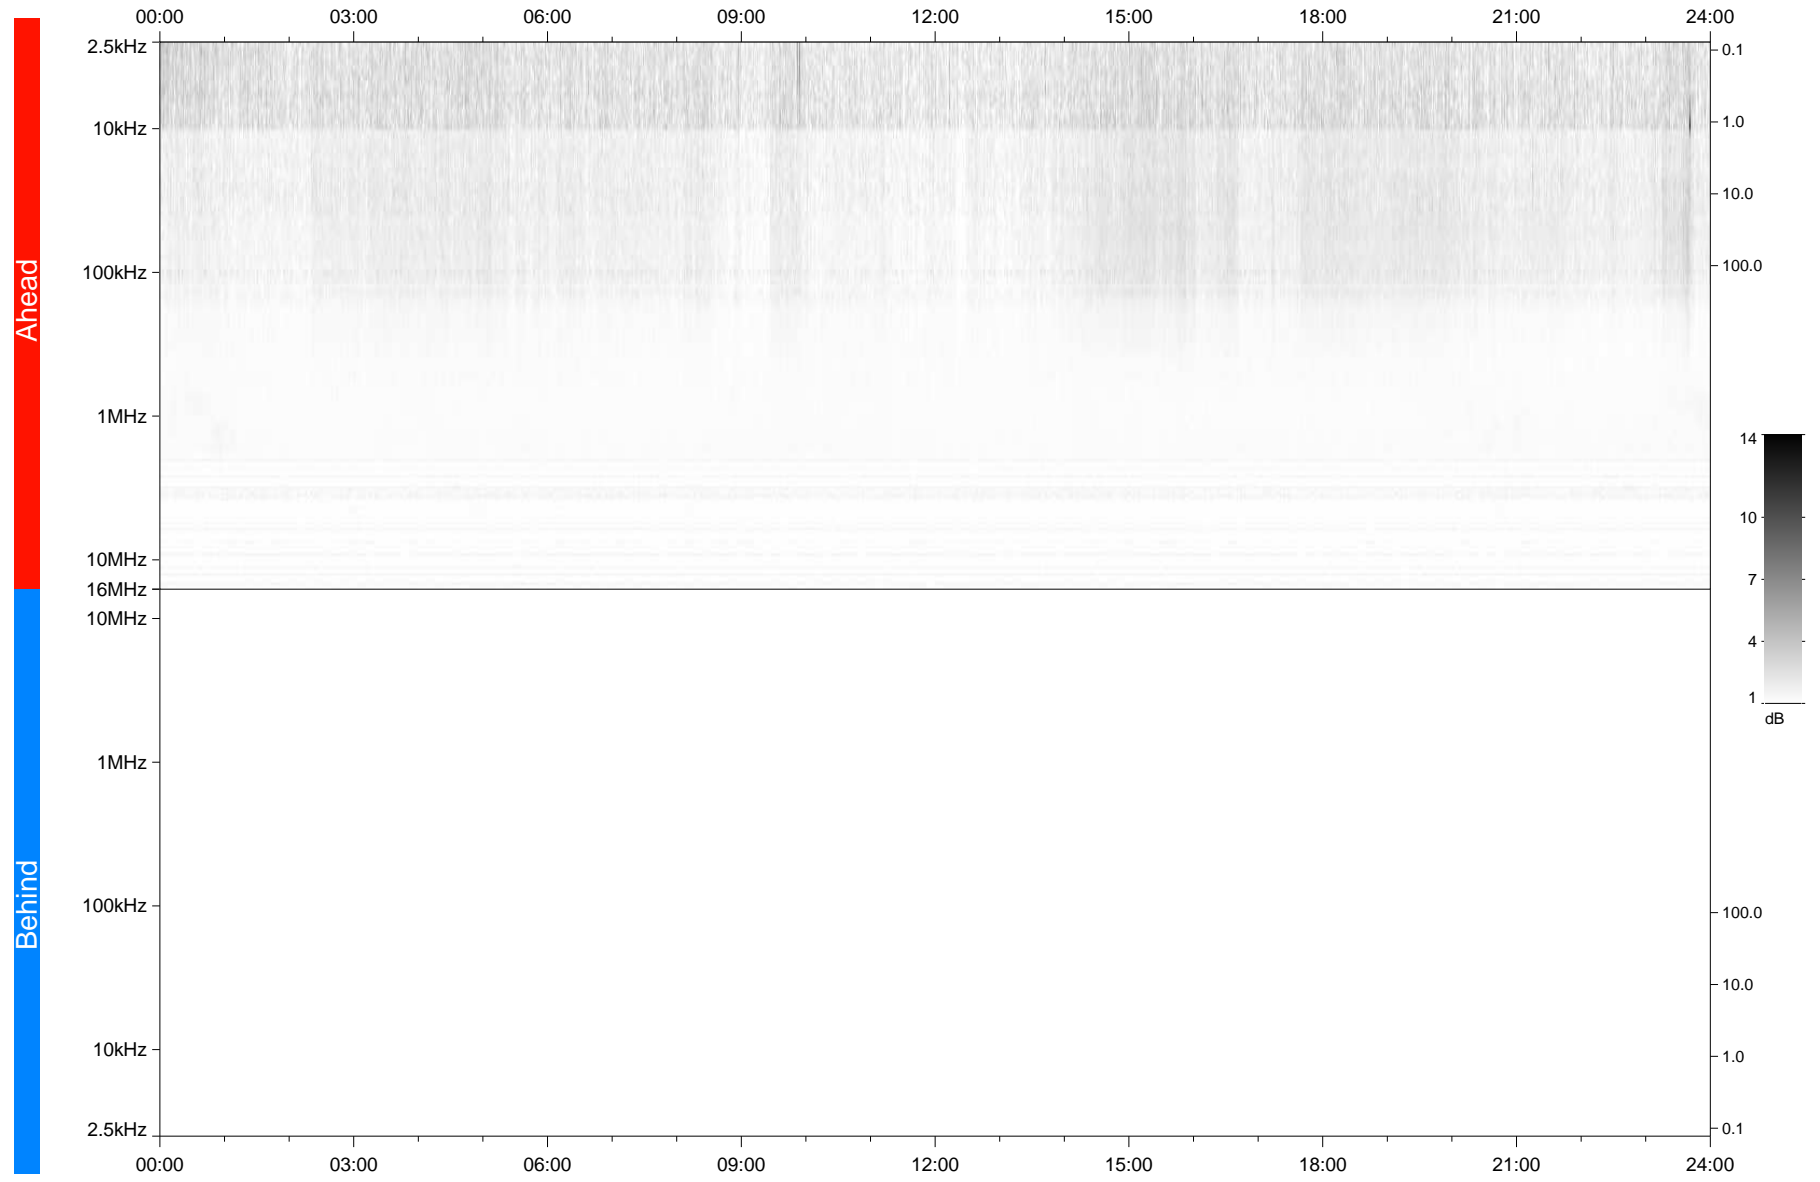

# STEREO/WAVES Daily Summary - 26-Apr-2020 (DOY 117)

Ahead source file: swaves\_ahead\_2020\_117\_1\_05.fin  
Ahead PSE Angle: -74.4°

Behind PSE Angle: 69.3°  
Behind source file: No STEREO-B data

Time (UTC)

file: stereo\_swaves\_daily-summary\_gray\_20200426\_v04  
made by: space.umn.edu on macOS with IDL 8.8.2 on 2022-10-03 14:12:22, with TLib V945 / dynspec V311