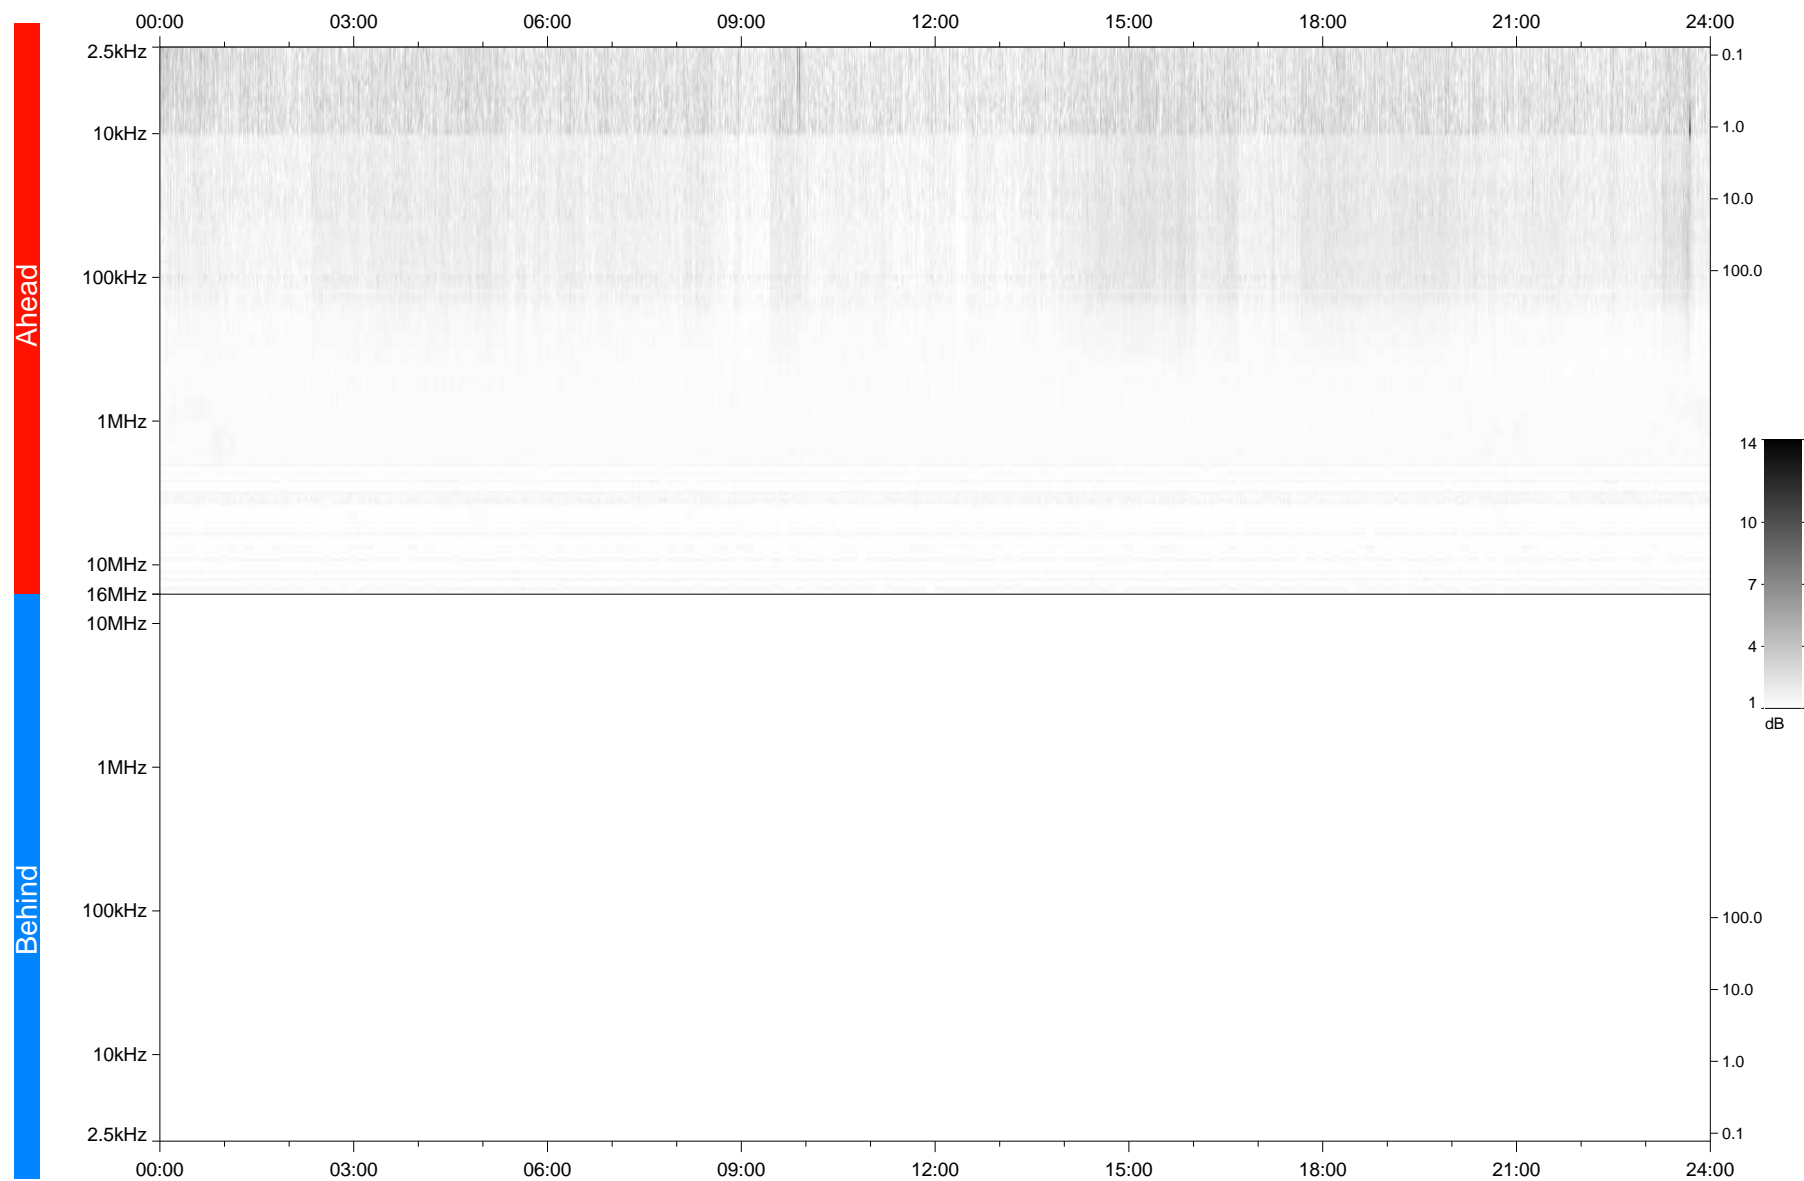

STEREO/WAVES Daily Summary - 26-Apr-2020 (DOY 117)

Ahead source file: swaves_ahead_2020_117_1_05.fin
Ahead PSE Angle: -74.4°

Behind PSE Angle: 69.3°
Behind source file: No STEREO-B data

Time (UTC)

file: stereo_swaves_daily-summary_gray_20200426_v03
made by: space.umn.edu on macOS with IDL 8.8.2 on 2022-09-15 13:33:51, with TLib V945 / dynspec V311