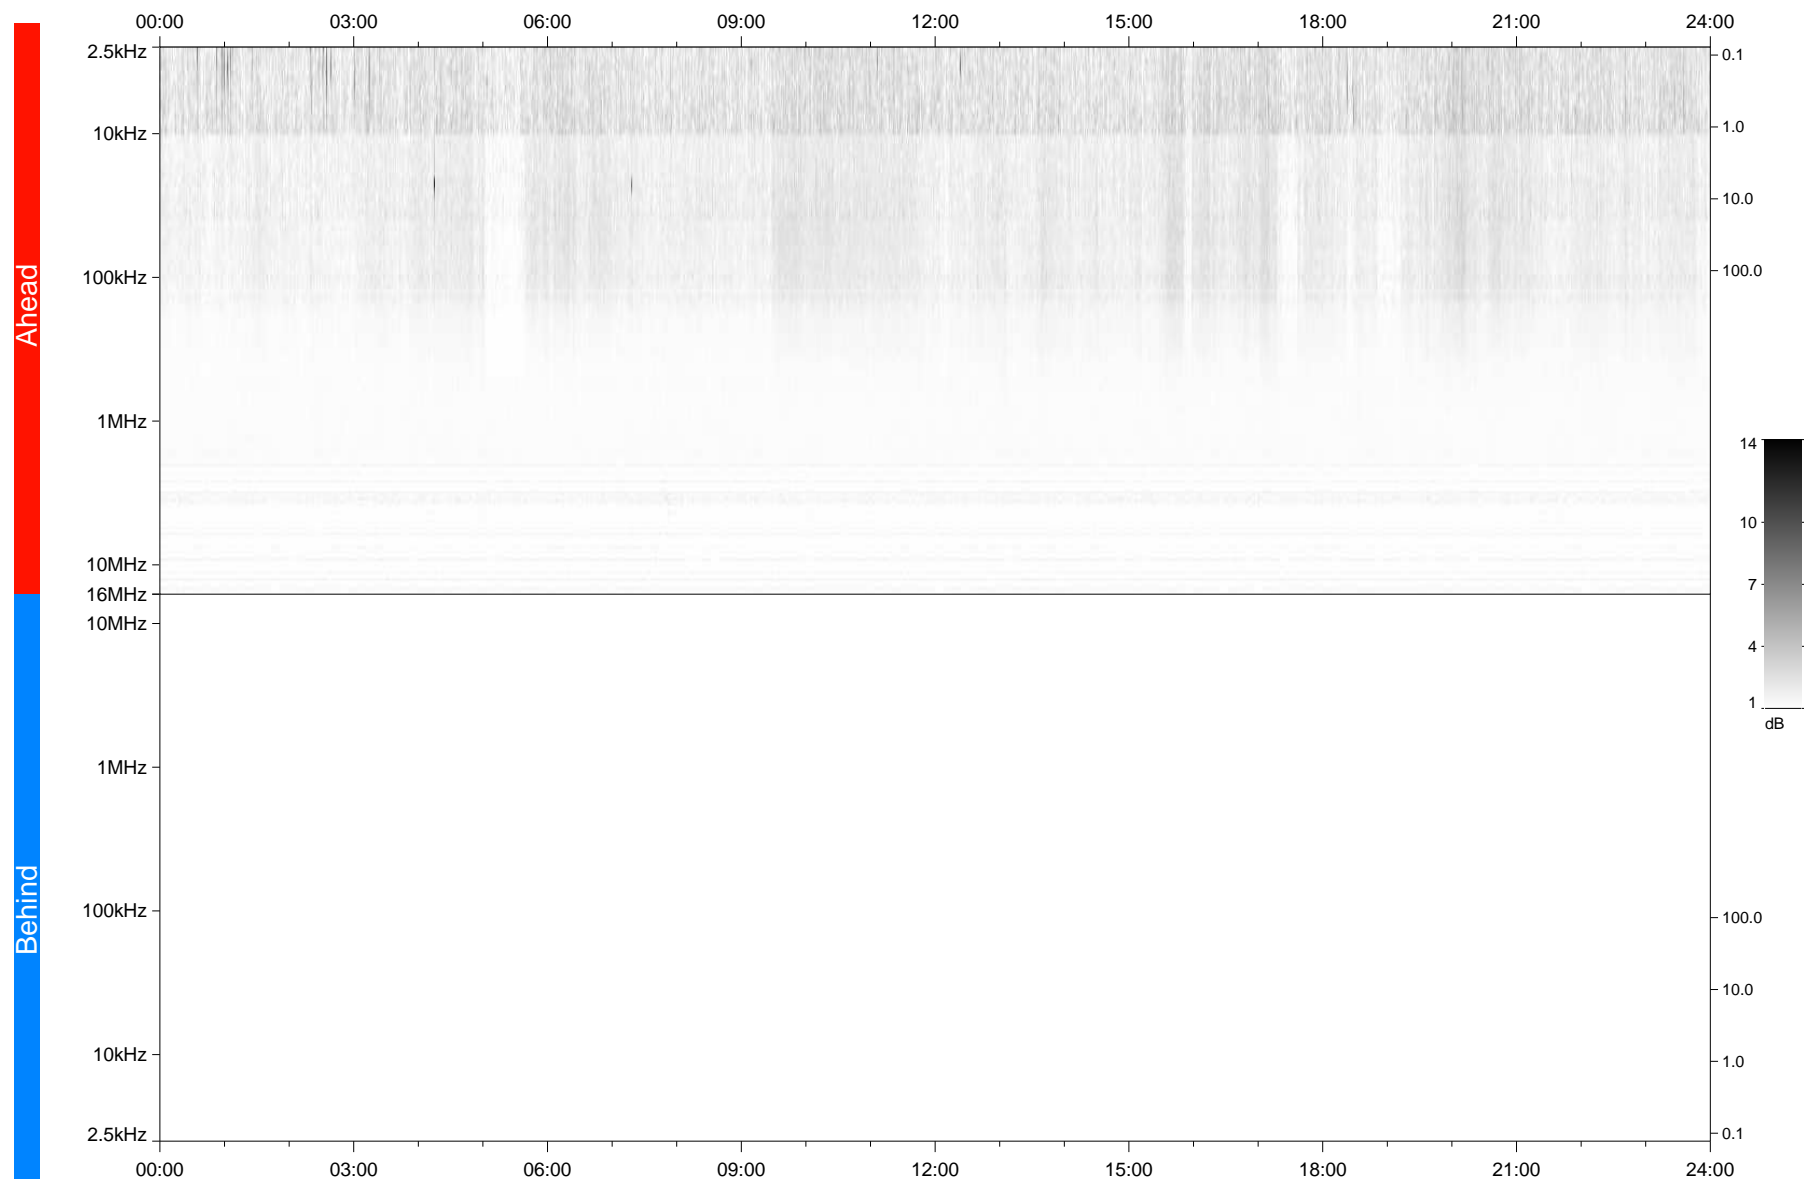

STEREO/WAVES Daily Summary - 24-Apr-2020 (DOY 115)

Ahead source file: swaves_ahead_2020_115_1_05.fin
Ahead PSE Angle: -74.6°

Behind PSE Angle: 69.5°
Behind source file: No STEREO-B data

Time (UTC)

file: stereo_swaves_daily-summary_gray_20200424_v04
made by: space.umn.edu on macOS with TDL 8.8.2 on 2022-10-03 14:09:24, with TLib V945 / dynspec V311