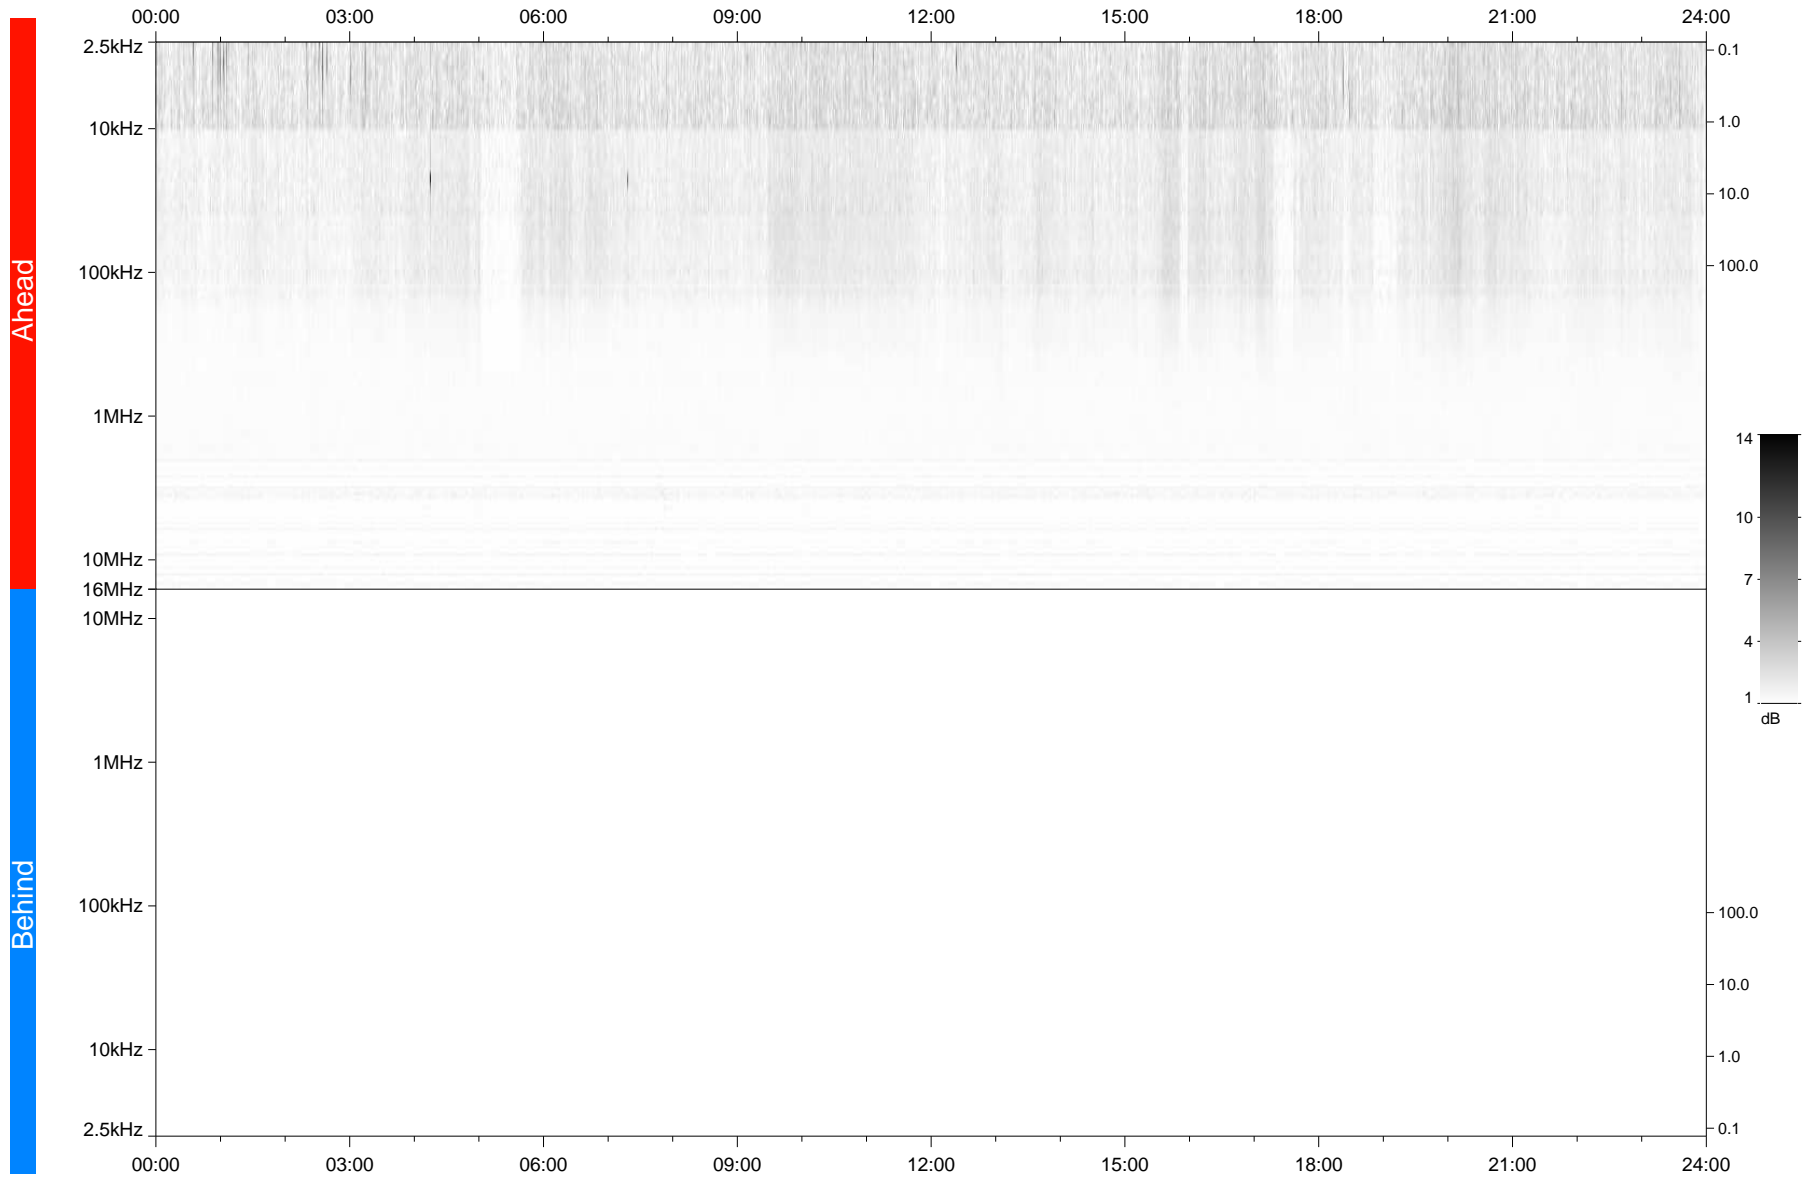

STEREO/WAVES Daily Summary - 24-Apr-2020 (DOY 115)

Ahead source file: swaves_ahead_2020_115_1_05.fin
Ahead PSE Angle: -74.6°

Behind PSE Angle: 69.5°
Behind source file: No STEREO-B data

Time (UTC)

file: stereo_swaves_daily-summary_gray_20200424_v03
made by: space.umn.edu on macOS with TDL 8.8.2 on 2022-09-15 13:31:08, with TLib V945 / dynspec V311