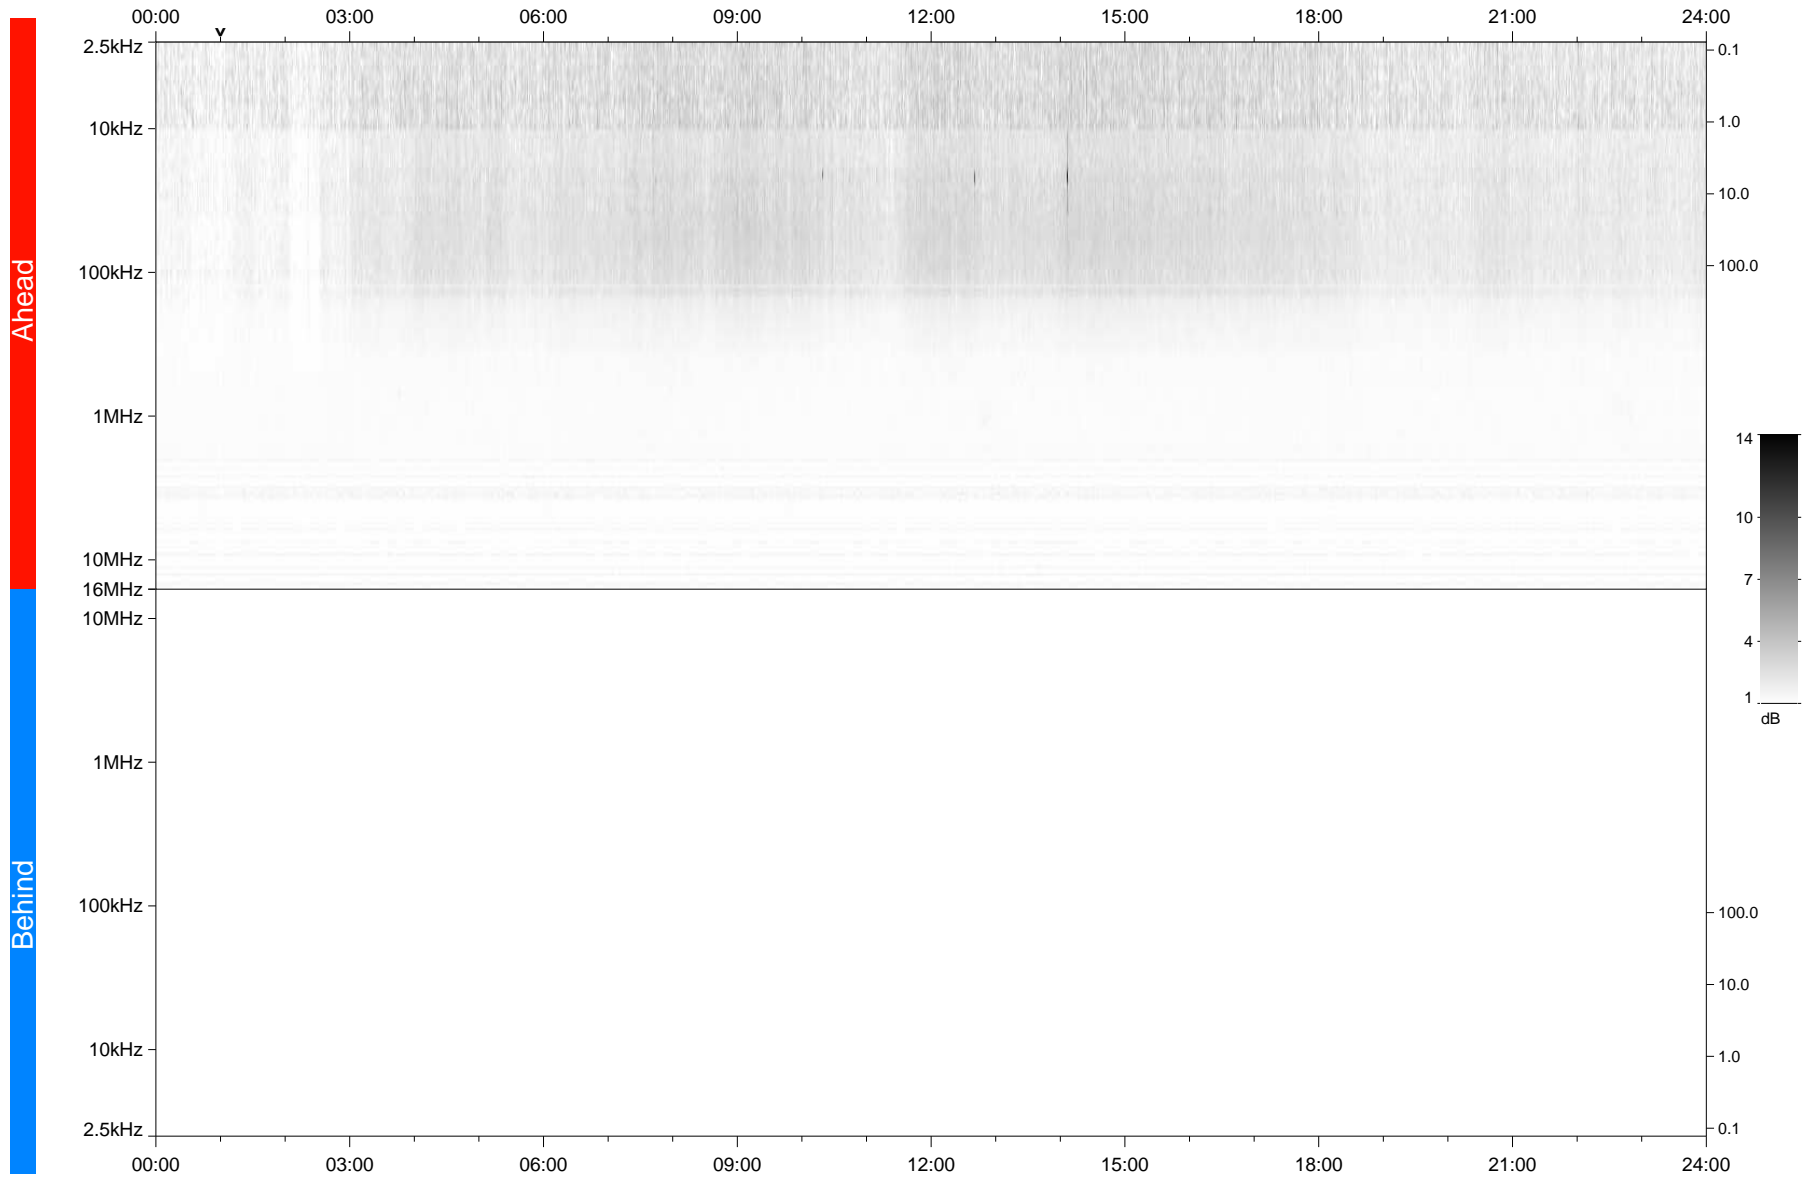

# STEREO/WAVES Daily Summary - 23-Apr-2020 (DOY 114)

Ahead source file: swaves\_ahead\_2020\_114\_1\_05.fin  
Ahead PSE Angle: -74.6°

Behind PSE Angle: 69.6°  
Behind source file: No STEREO-B data

Time (UTC)

file: stereo\_swaves\_daily-summary\_gray\_20200423\_v03  
made by: space.umn.edu on macOS with IDL 8.8.2 on 2022-09-15 13:29:45, with TMLib V945 / dynspec V311