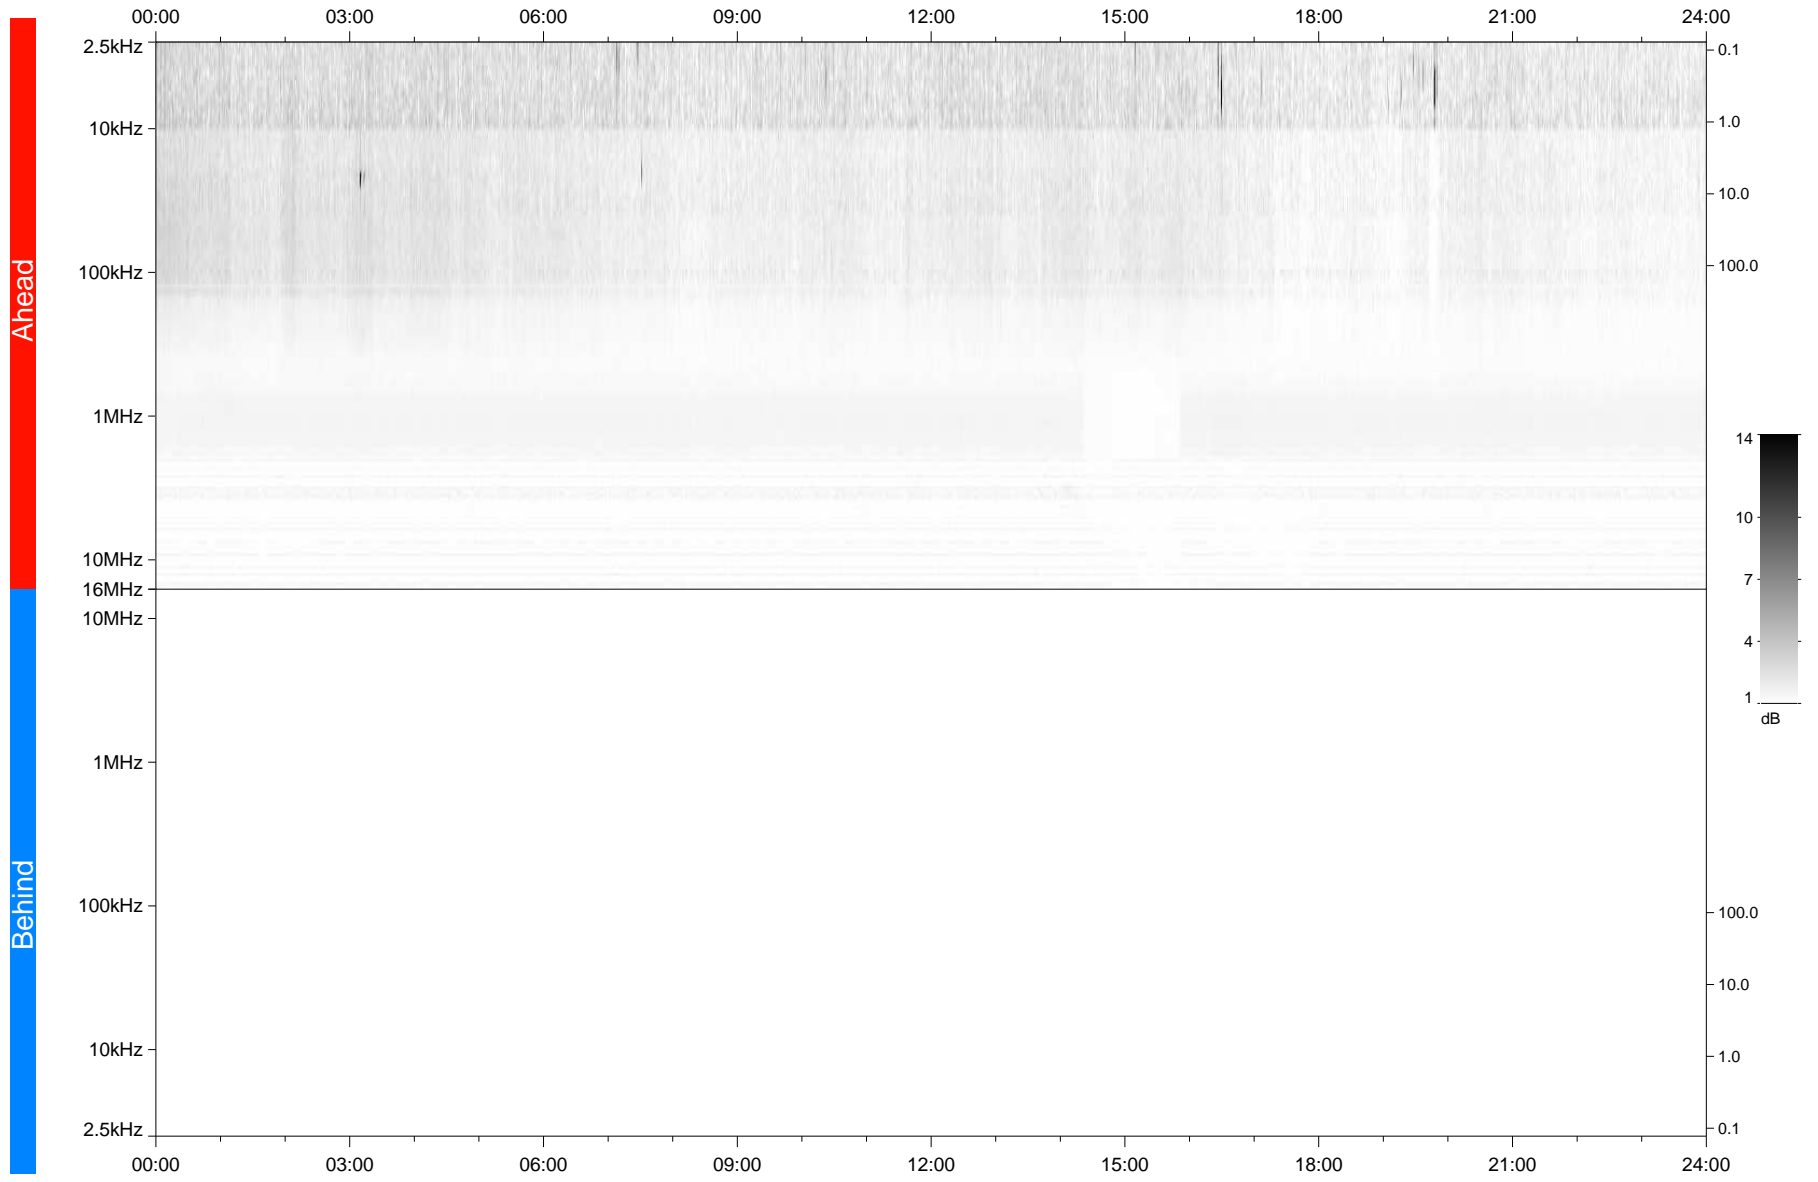

# STEREO/WAVES Daily Summary - 22-Apr-2020 (DOY 113)

Ahead source file: swaves Ahead\_2020\_113\_1\_05.fin  
Ahead PSE Angle: -74.7°

Behind PSE Angle: 69.8°  
Behind source file: No STEREO-B data

Time (UTC)

file: stereo\_swaves\_daily-summary\_gray\_20200422\_v04  
made by: space.umn.edu on macOS with TDL 8.8.2 on 2022-10-03 14:06:23, with TLib V945 / dynspec V311