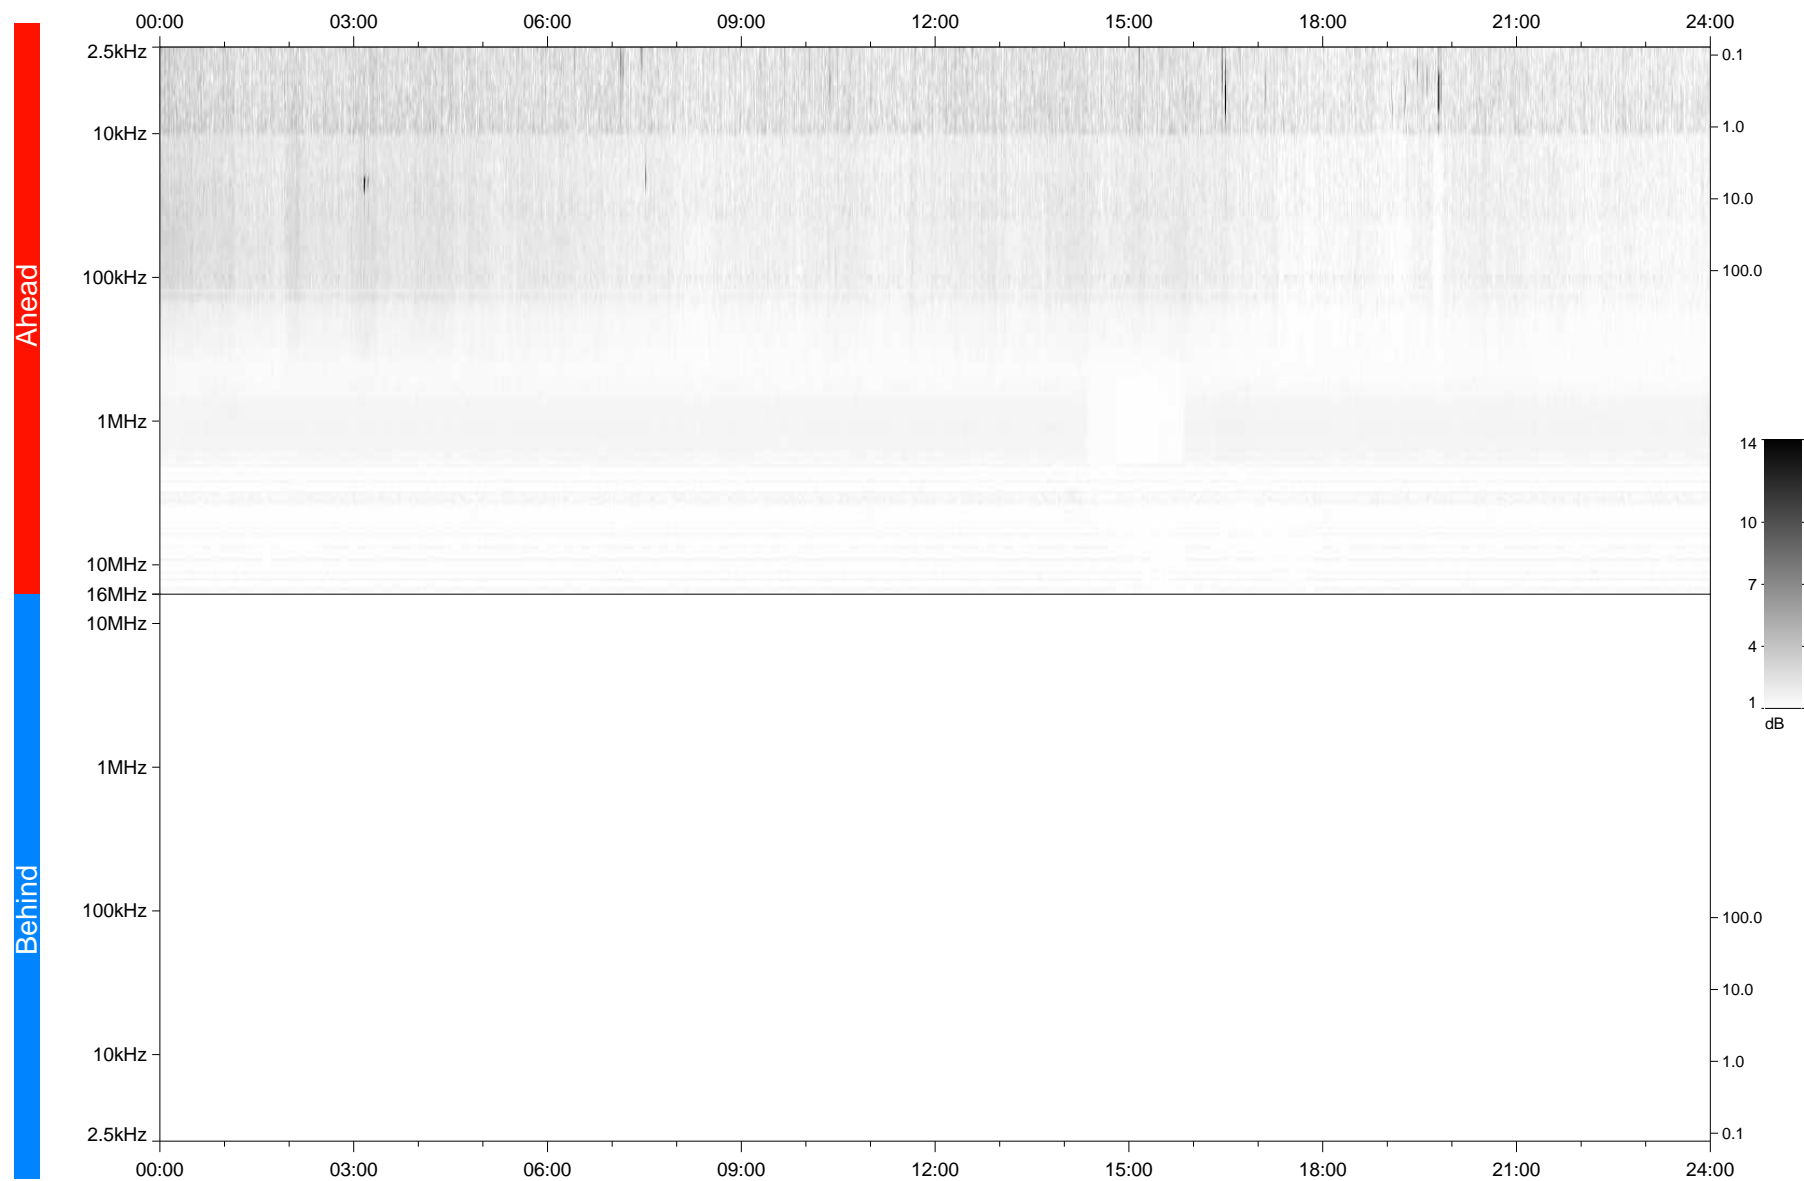

# STEREO/WAVES Daily Summary - 22-Apr-2020 (DOY 113)

Ahead source file: swaves Ahead\_2020\_113\_1\_05.fin  
Ahead PSE Angle: -74.7°

Behind PSE Angle: 69.8°  
Behind source file: No STEREO-B data

Time (UTC)

file: stereo\_swaves\_daily-summary\_gray\_20200422\_v03  
made by: space.umn.edu on macOS with IDL 8.8.2 on 2022-09-15 13:28:23, with TMLib V945 / dynspec V311