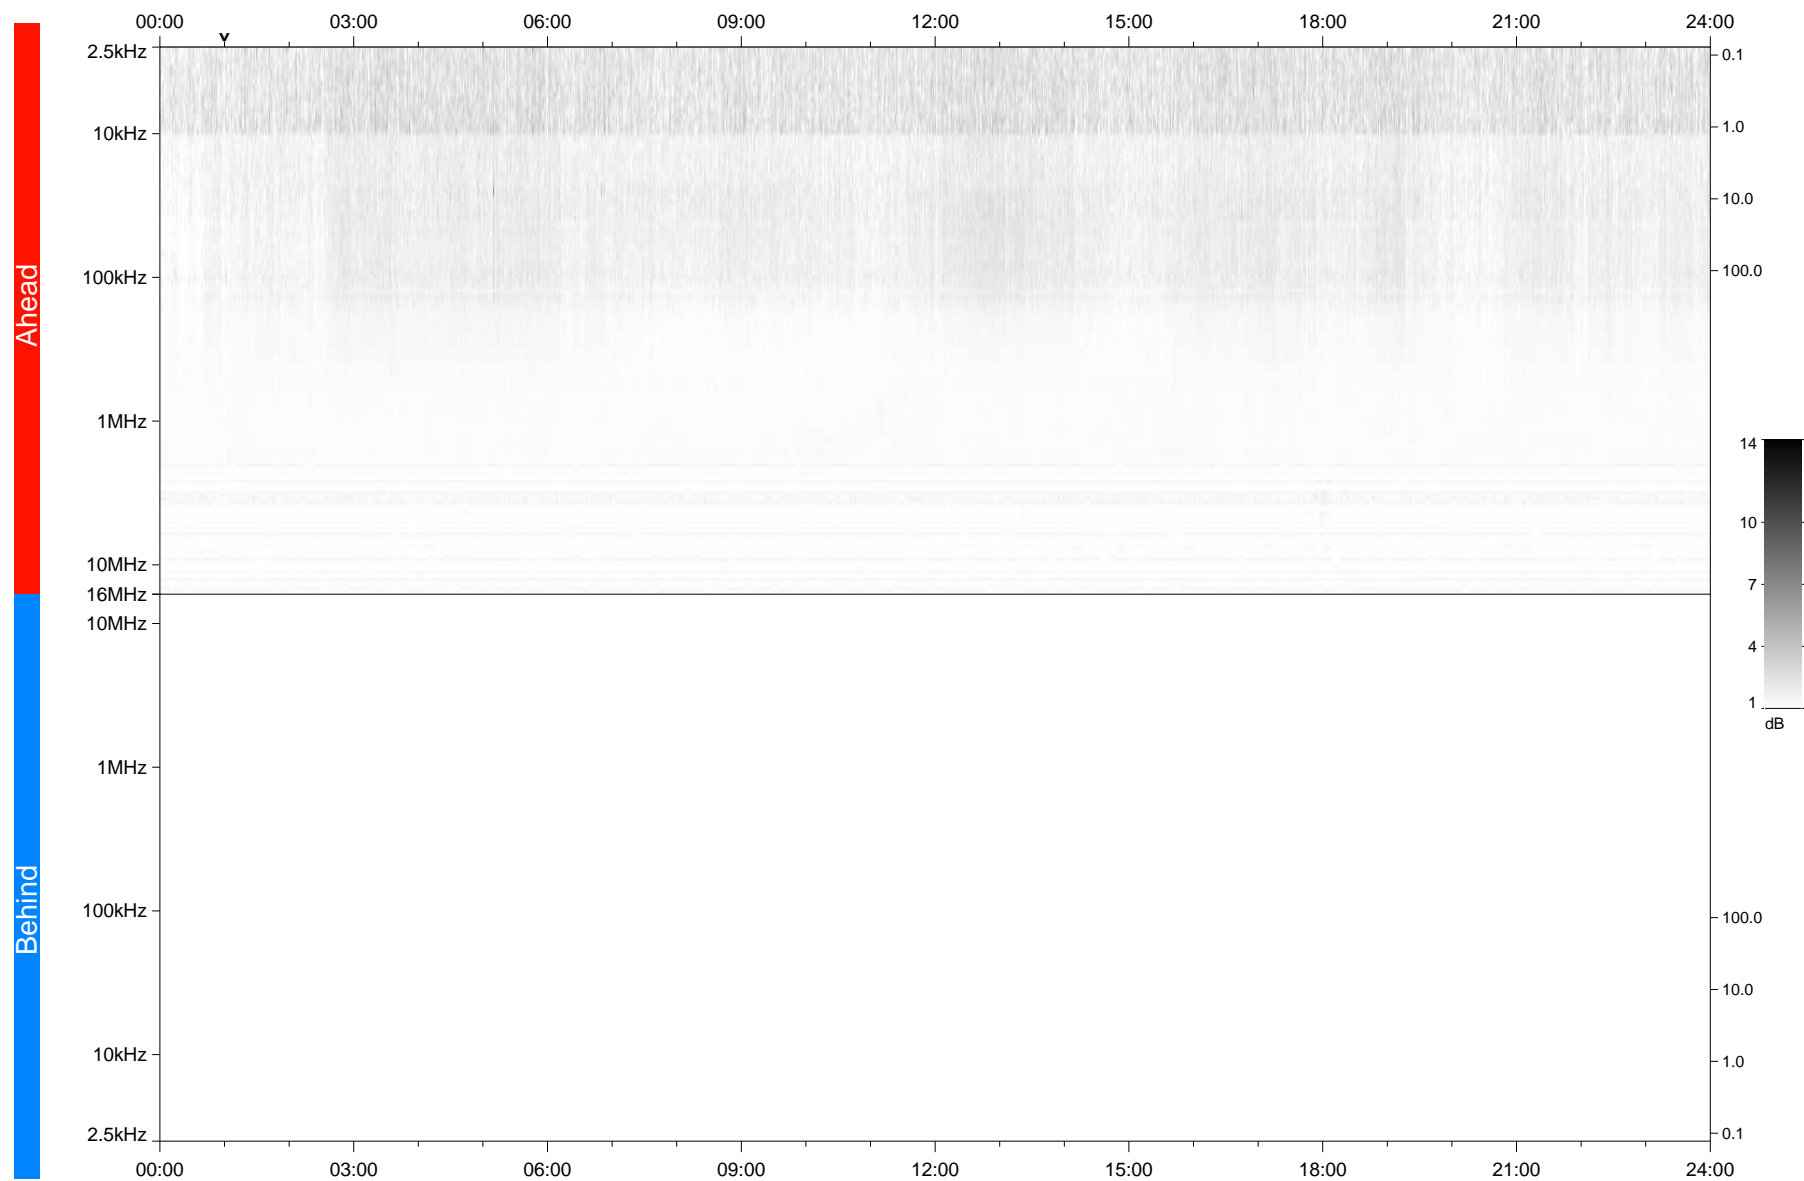

STEREO/WAVES Daily Summary - 21-Apr-2020 (DOY 112)

Ahead source file: swaves_ahead_2020_112_1_05.fin
Ahead PSE Angle: -74.8°

Behind PSE Angle: 69.8°
Behind source file: No STEREO-B data

Time (UTC)

file: stereo_swaves_daily-summary_gray_20200421_v03
made by: space.umn.edu on macOS with IDL 8.8.2 on 2022-09-15 13:27:01, with TMLib V945 / dynspec V311