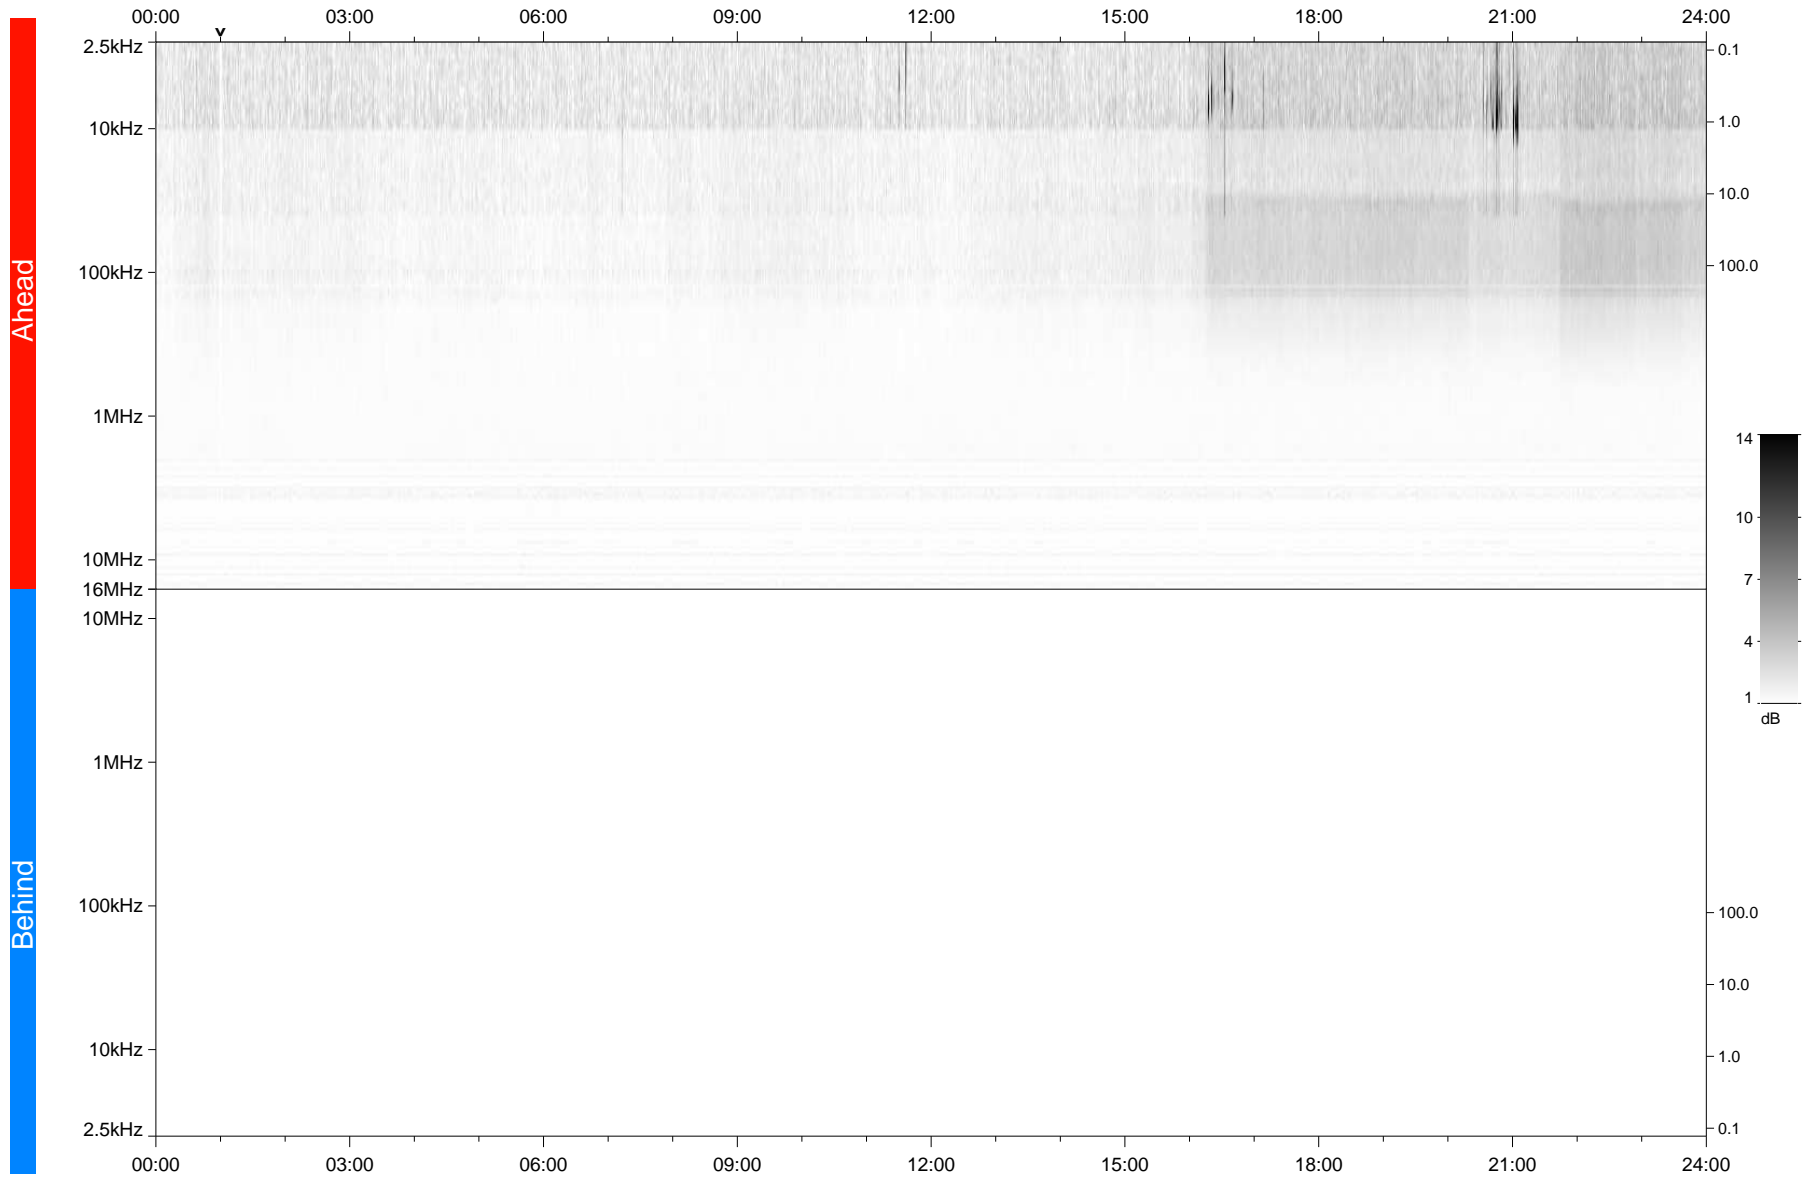

STEREO/WAVES Daily Summary - 17-Apr-2020 (DOY 108)

Ahead source file: swaves_ahead_2020_108_1_05.fin
Ahead PSE Angle: -74.9°

Behind PSE Angle: 70.4°
Behind source file: No STEREO-B data

Time (UTC)

file: stereo_swaves_daily-summary_gray_20200417_v04
made by: space.umn.edu on macOS with IDL 8.8.2 on 2022-10-03 13:58:51, with TMLib V945 / dynspec V311