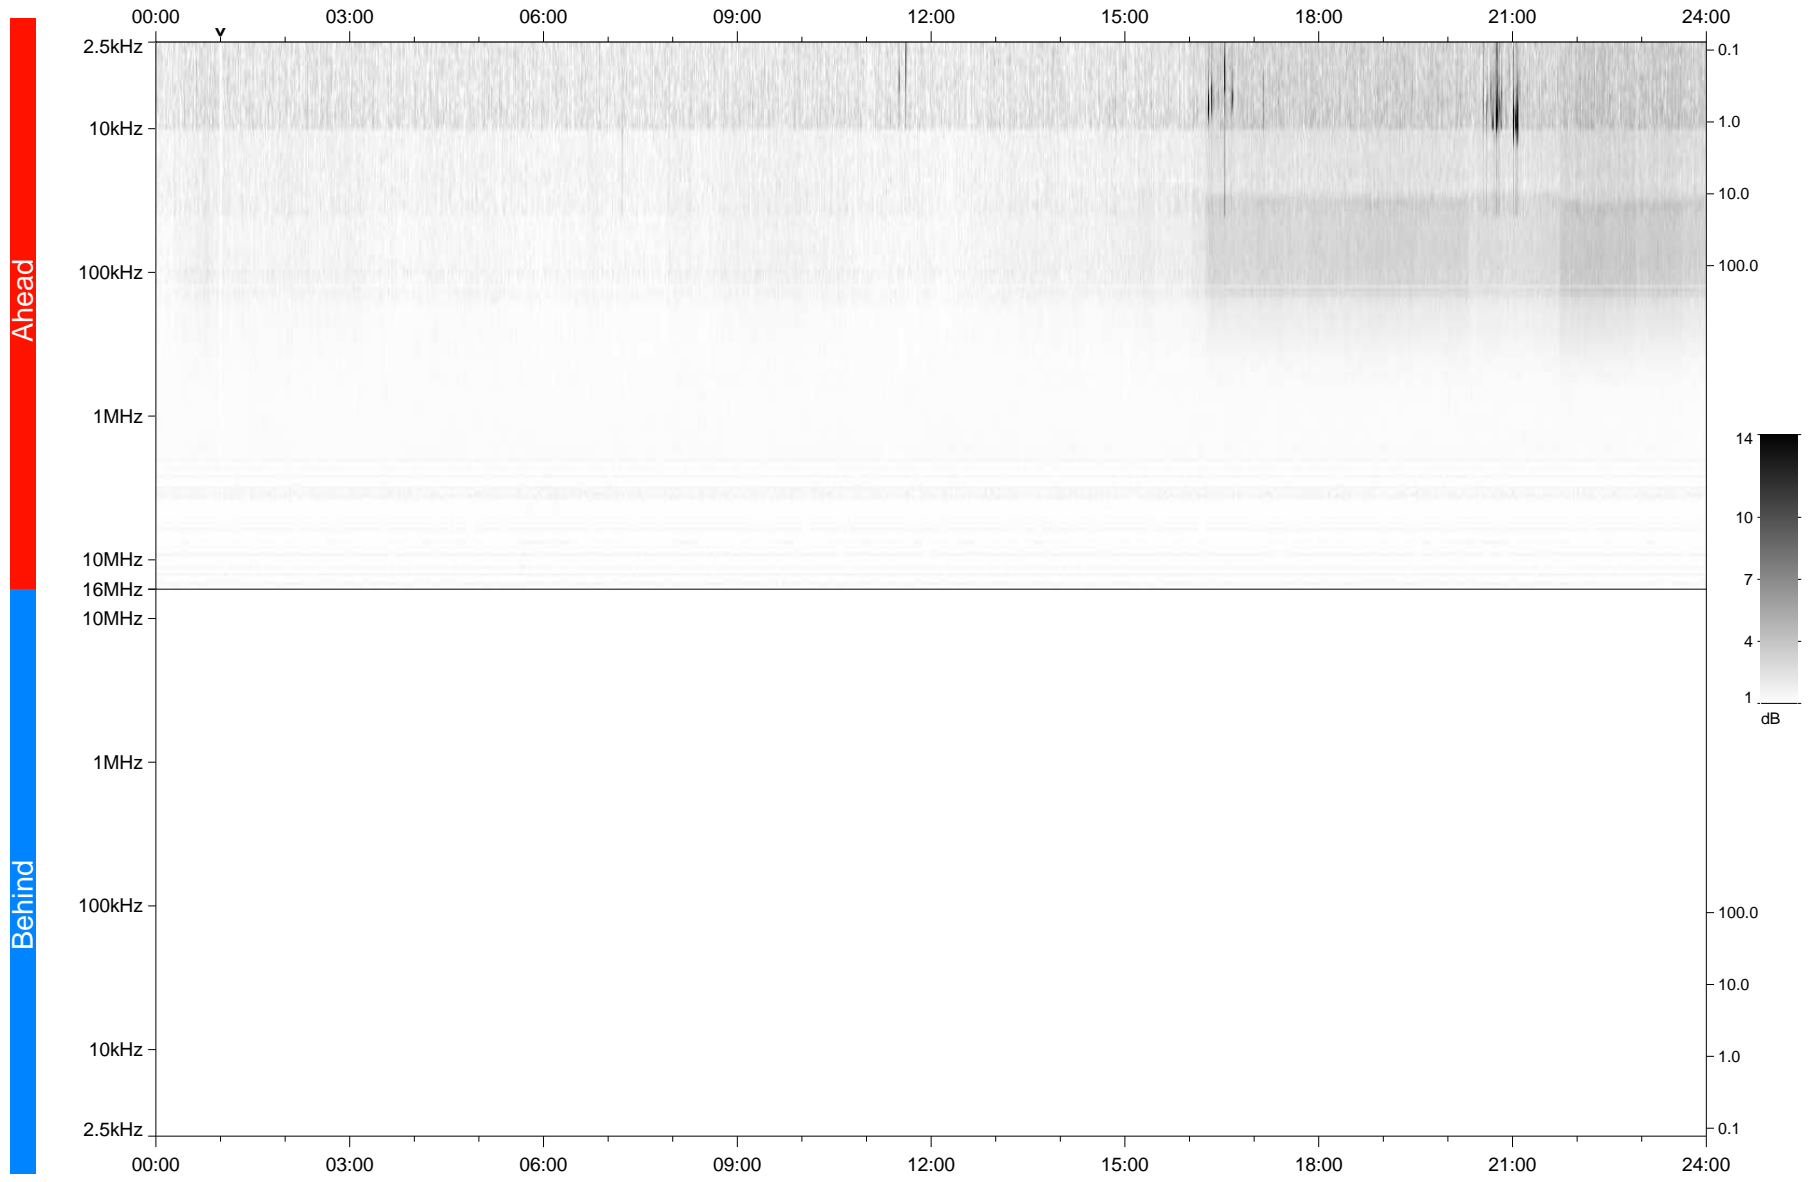

STEREO/WAVES Daily Summary - 17-Apr-2020 (DOY 108)

Ahead source file: swaves_ahead_2020_108_1_05.fin
Ahead PSE Angle: -74.9°

Behind PSE Angle: 70.4°
Behind source file: No STEREO-B data

Time (UTC)

file: stereo_swaves_daily-summary_gray_20200417_v03
made by: space.umn.edu on macOS with TDL 8.8.2 on 2022-09-15 13:21:33, with TLib V945 / dynspec V311