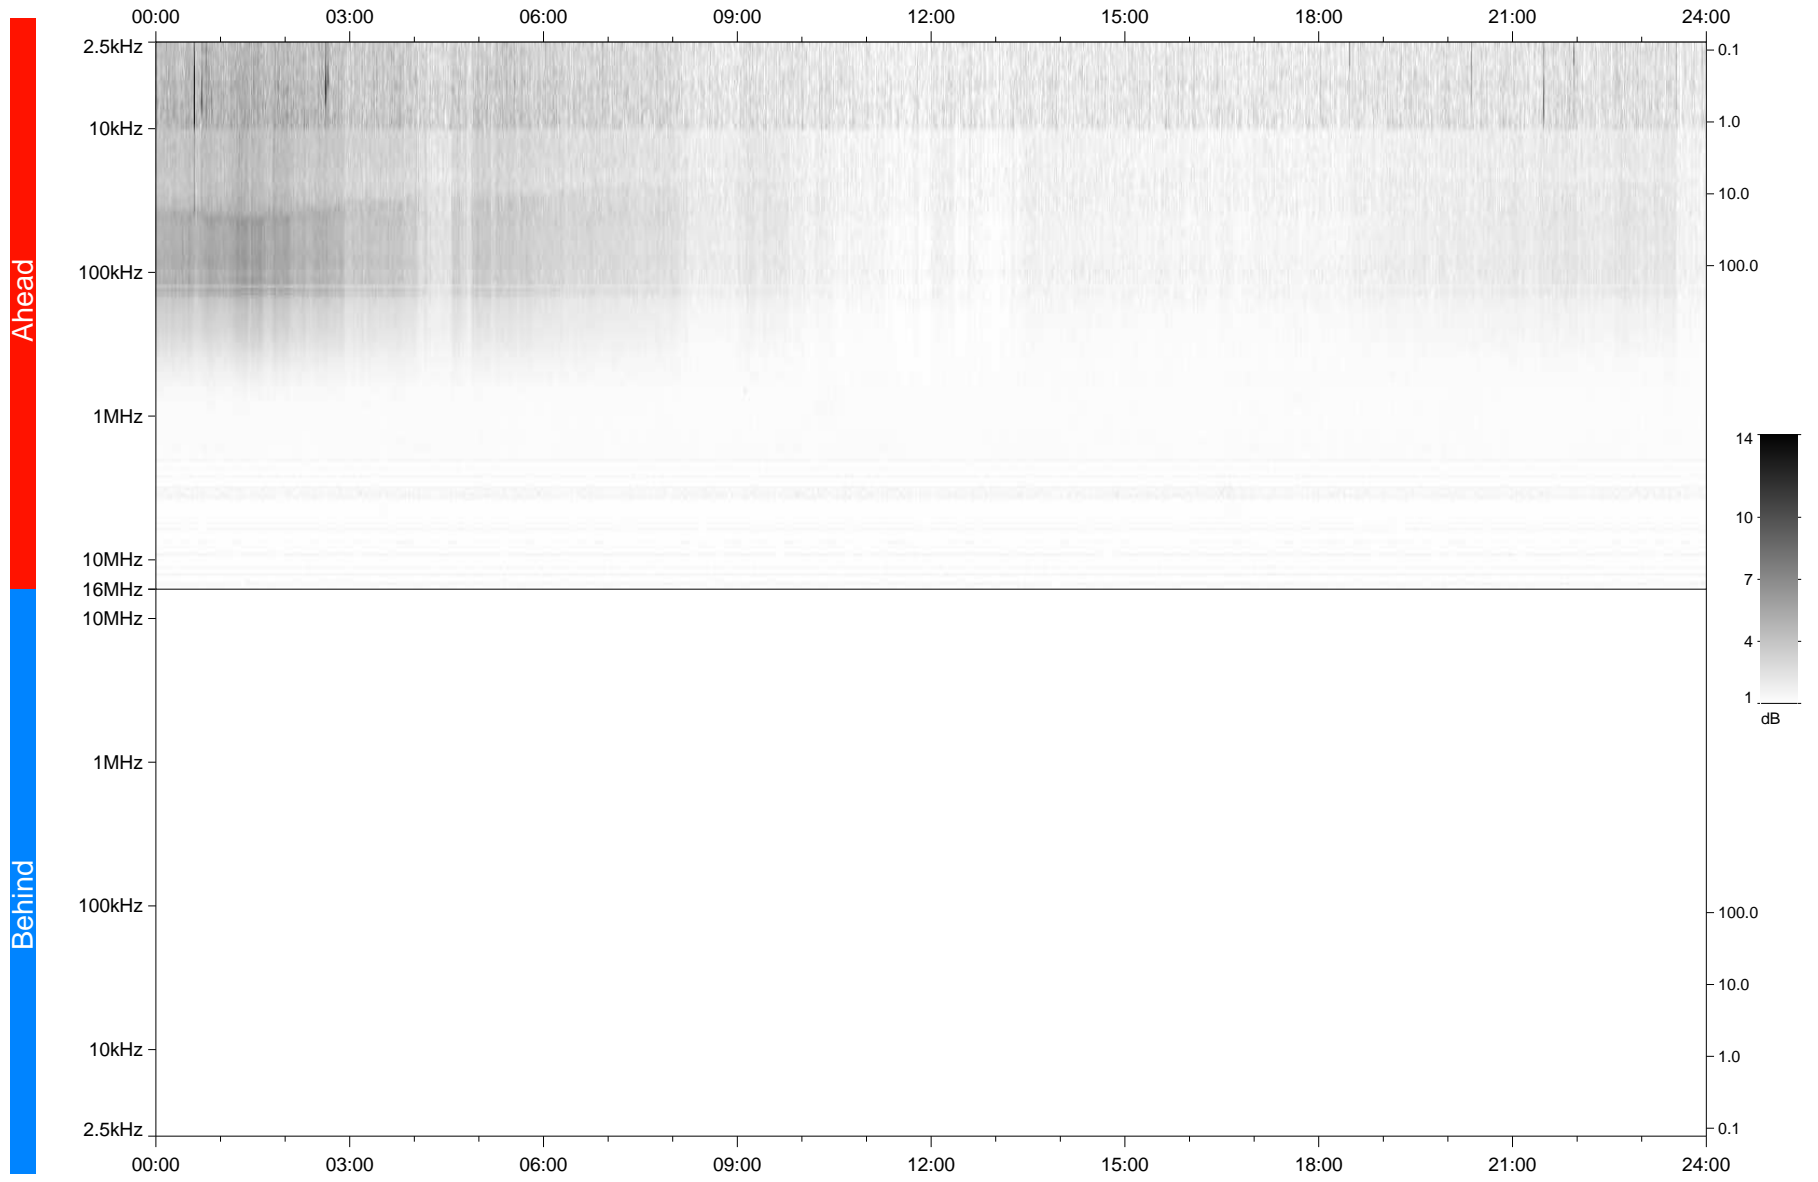

STEREO/WAVES Daily Summary - 14-Apr-2020 (DOY 105)

Ahead source file: swaves_ahead_2020_105_1_05.fin
Ahead PSE Angle: -75.1°

Behind PSE Angle: 70.7°
Behind source file: No STEREO-B data

Time (UTC)

file: stereo_swaves_daily-summary_gray_20200414_v04
made by: space.umn.edu on macOS with TDL 8.8.2 on 2022-10-03 13:54:22, with TLib V945 / dynspec V311