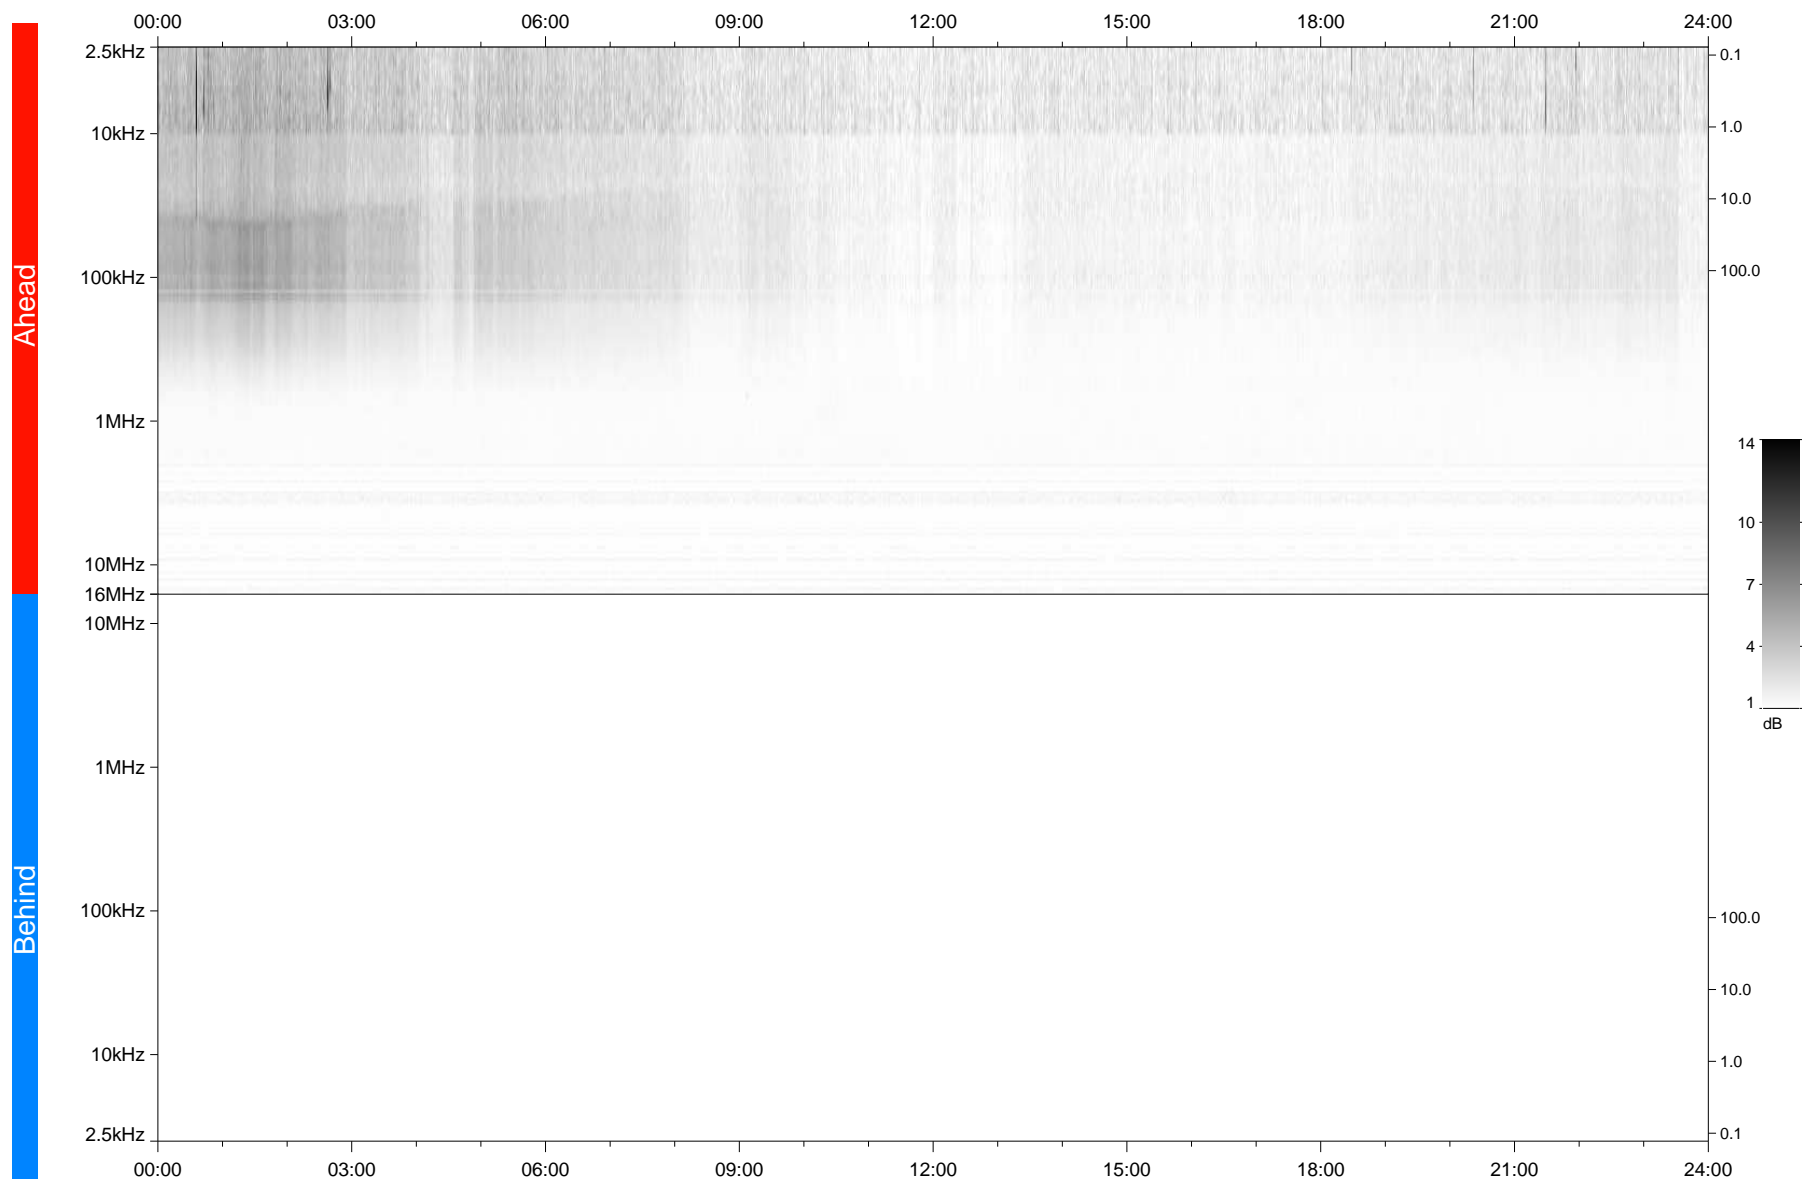

STEREO/WAVES Daily Summary - 14-Apr-2020 (DOY 105)

Ahead source file: swaves_ahead_2020_105_1_05.fin
Ahead PSE Angle: -75.1°

Behind PSE Angle: 70.7°
Behind source file: No STEREO-B data

Time (UTC)

file: stereo_swaves_daily-summary_gray_20200414_v03
made by: space.umn.edu on macOS with TDL 8.8.2 on 2022-09-15 13:17:27, with TLib V945 / dynspec V311