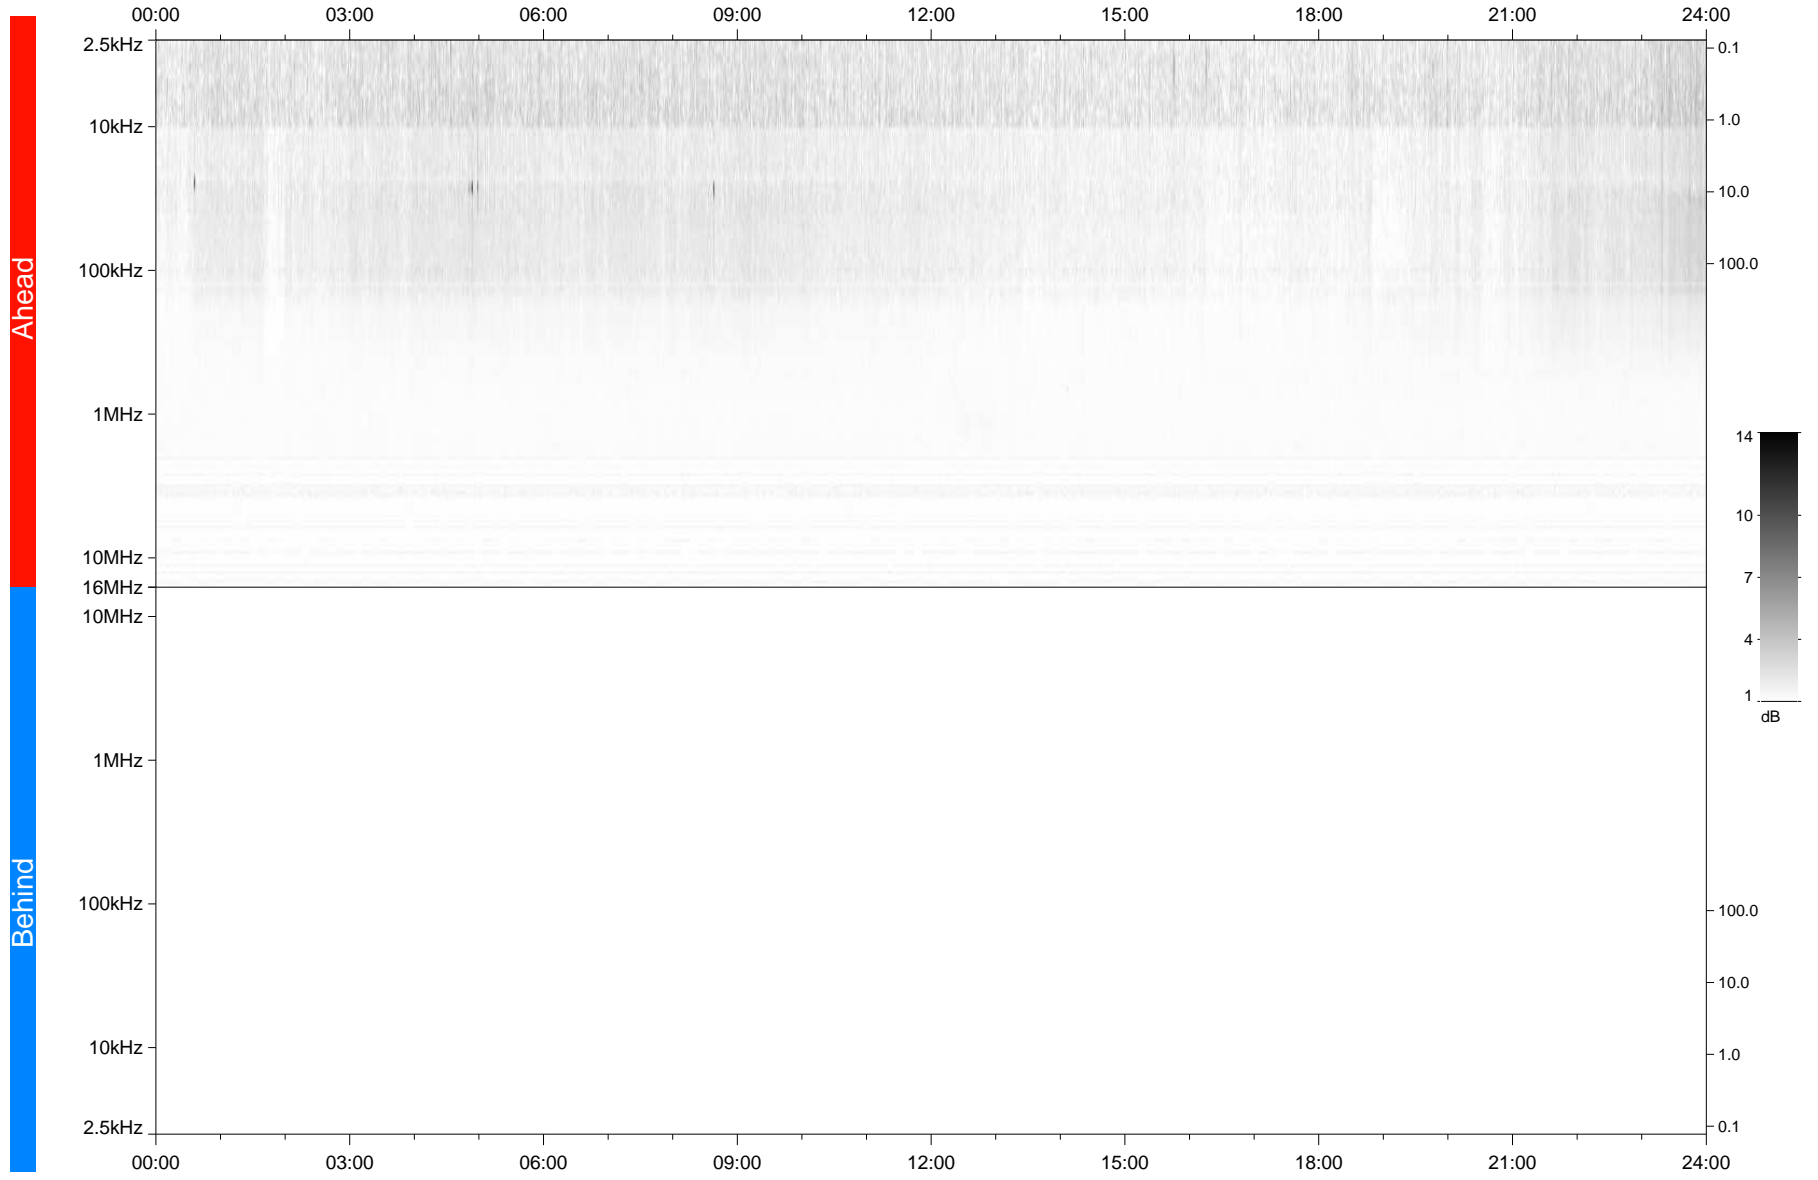

STEREO/WAVES Daily Summary - 12-Apr-2020 (DOY 103)

Ahead source file: swaves_ahead_2020_103_1_05.fin
Ahead PSE Angle: -75.2°

Behind PSE Angle: 71.0°
Behind source file: No STEREO-B data

Time (UTC)

file: stereo_swaves_daily-summary_gray_20200412_v03
made by: space.umn.edu on macOS with TDL 8.8.2 on 2022-09-15 13:14:44, with Tlib V945 / dynspec V311