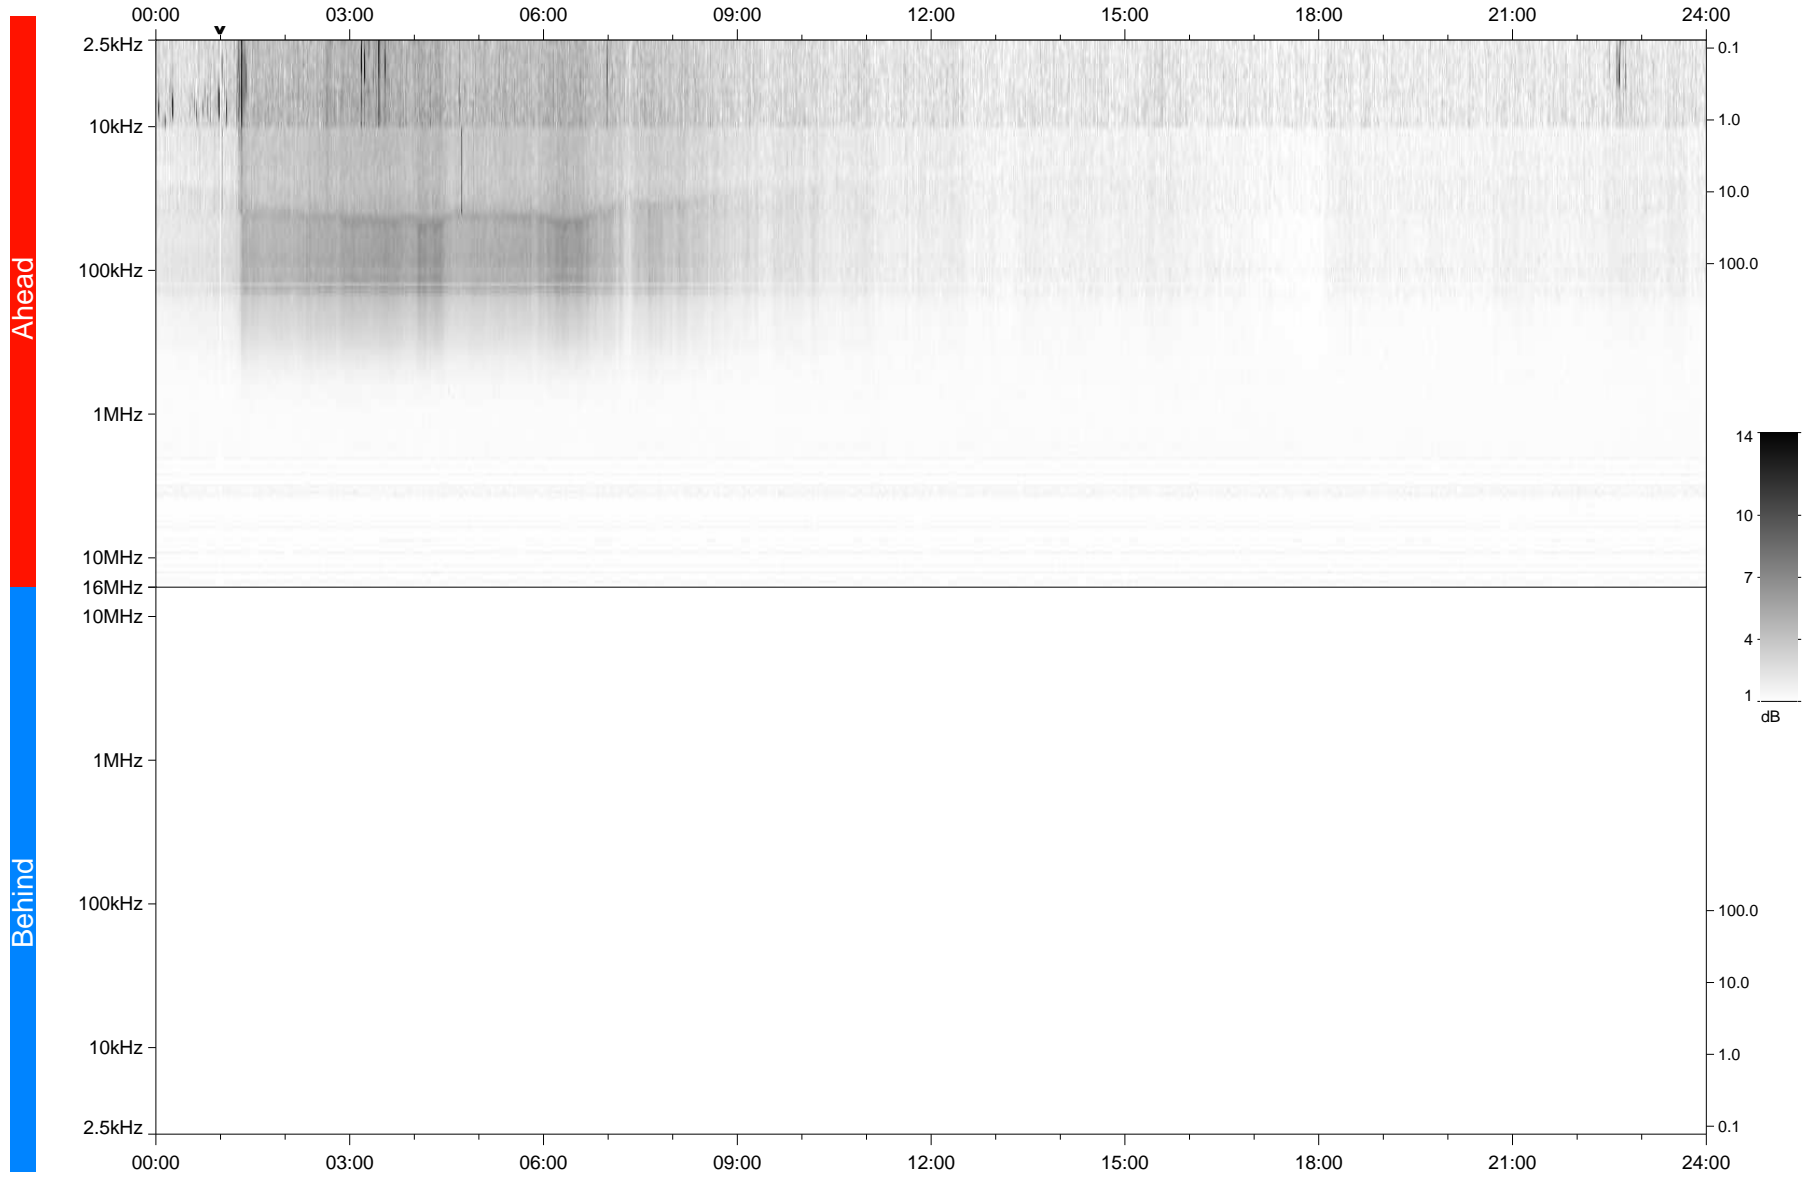

# STEREO/WAVES Daily Summary - 11-Apr-2020 (DOY 102)

Ahead source file: swaves\_ahead\_2020\_102\_1\_05.fin  
Ahead PSE Angle: -75.3°

Behind PSE Angle: 71.0°  
Behind source file: No STEREO-B data

Time (UTC)

file: stereo\_swaves\_daily-summary\_gray\_20200411\_v04  
made by: space.umn.edu on macOS with TDL 8.8.2 on 2022-10-03 13:49:54, with TLib V945 / dynspec V311