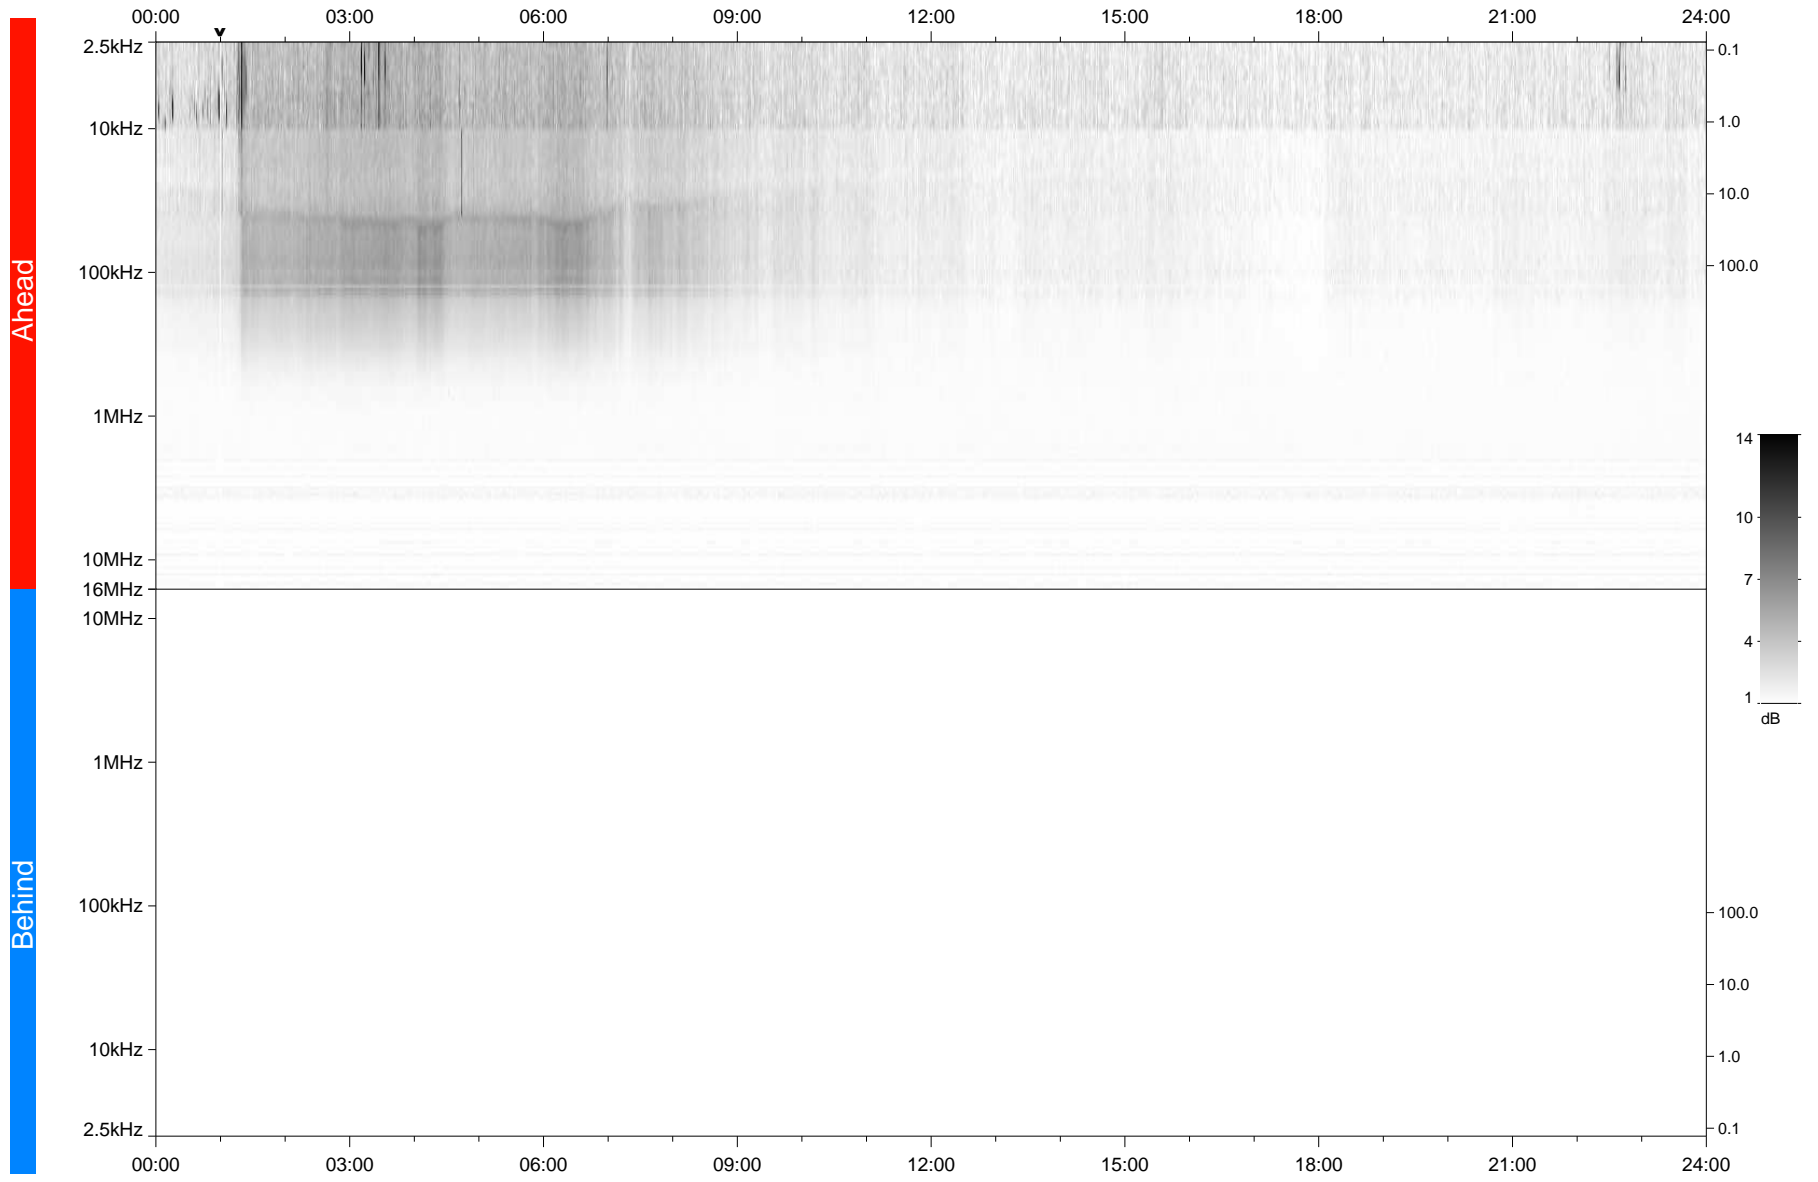

# STEREO/WAVES Daily Summary - 11-Apr-2020 (DOY 102)

Ahead source file: swaves\_ahead\_2020\_102\_1\_05.fin  
Ahead PSE Angle: -75.3°

Behind PSE Angle: 71.0°  
Behind source file: No STEREO-B data

Time (UTC)

file: stereo\_swaves\_daily-summary\_gray\_20200411\_v03  
made by: space.umn.edu on macOS with IDL 8.8.2 on 2022-09-15 13:13:23, with TMLib V945 / dynspec V311