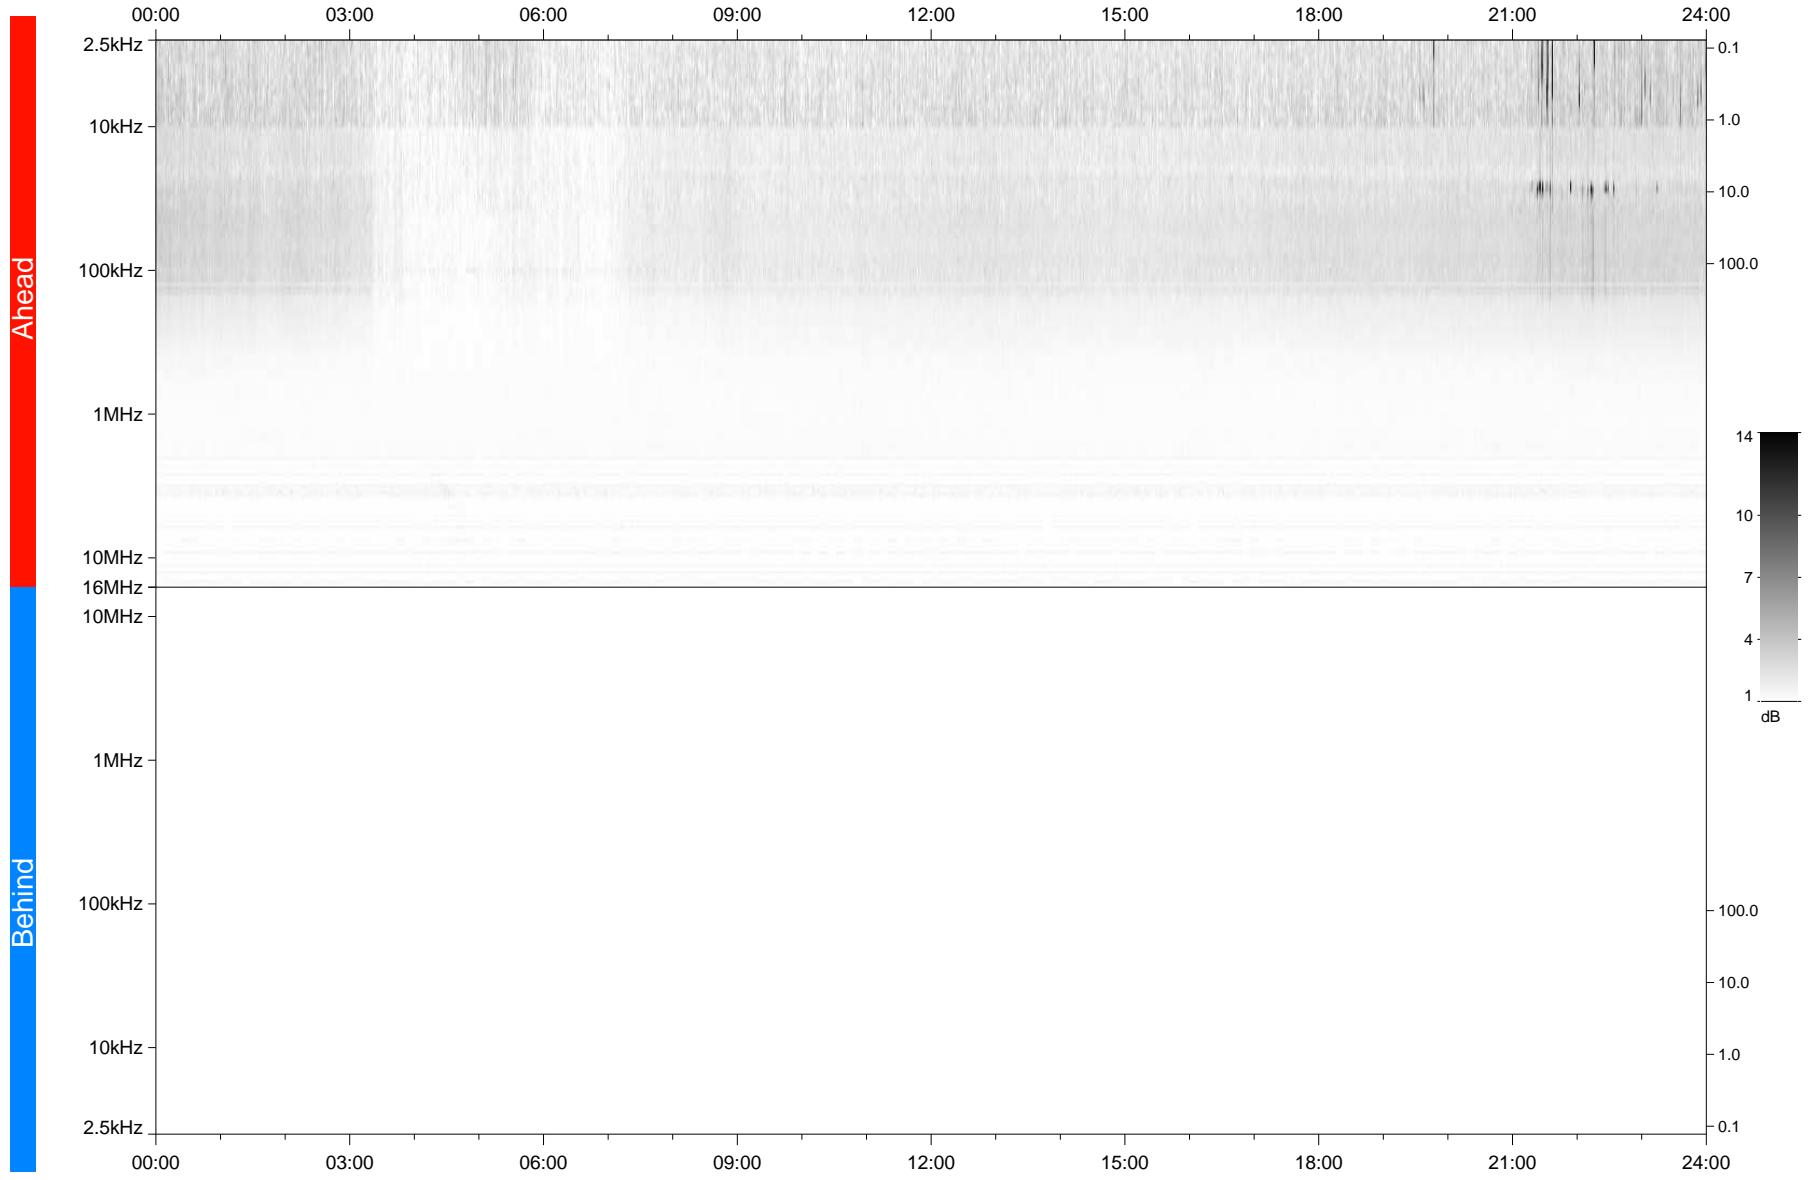

# STEREO/WAVES Daily Summary - 10-Apr-2020 (DOY 101)

Ahead source file: swaves\_ahead\_2020\_101\_1\_05.fin  
Ahead PSE Angle: -75.4°

Behind PSE Angle: 71.1°  
Behind source file: No STEREO-B data

Time (UTC)

file: stereo\_swaves\_daily-summary\_gray\_20200410\_v04  
made by: space.umn.edu on macOS with TDL 8.8.2 on 2022-10-03 13:48:23, with TLib V945 / dynspec V311