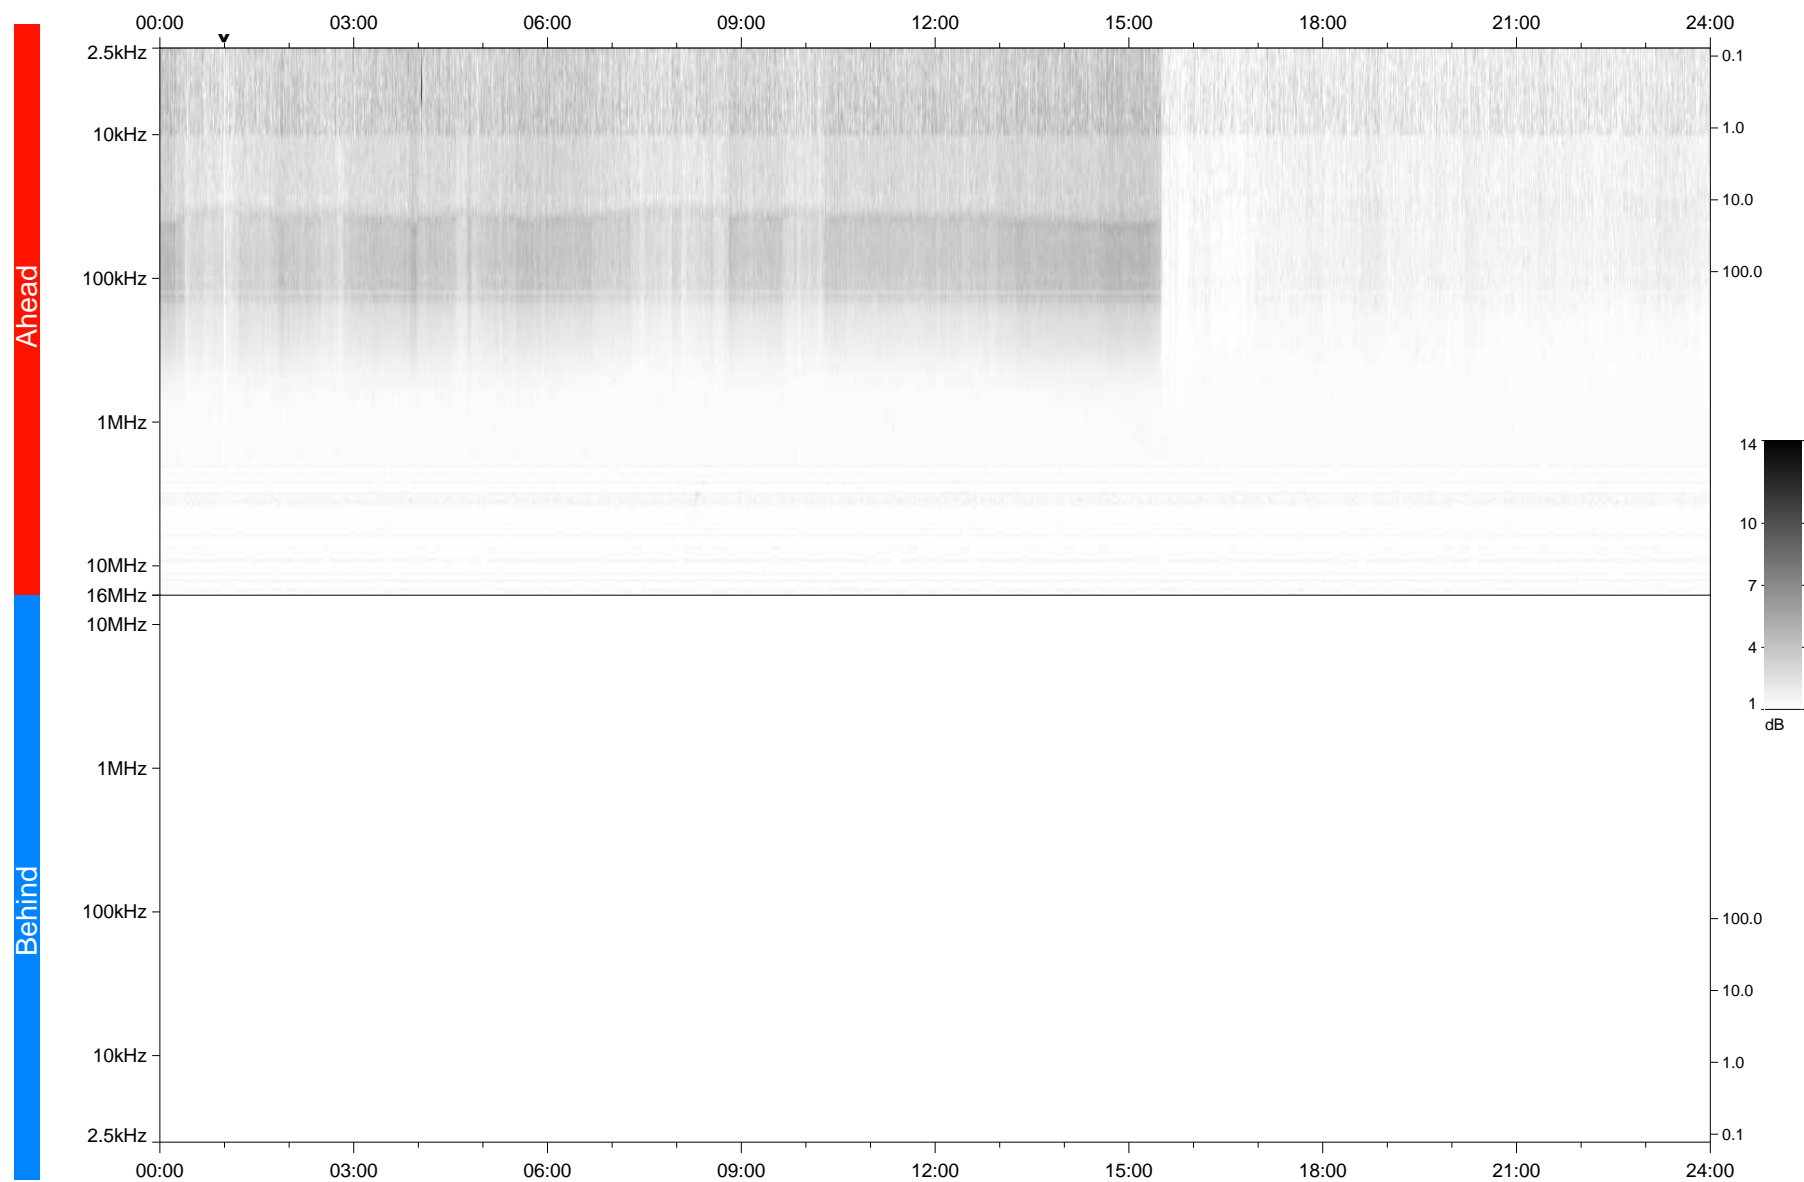

# STEREO/WAVES Daily Summary - 09-Apr-2020 (DOY 100)

Ahead source file: swaves\_ahead\_2020\_100\_1\_05.fin  
Ahead PSE Angle: -75.4°

Behind PSE Angle: 71.3°  
Behind source file: No STEREO-B data

Time (UTC)

file: stereo\_swaves\_daily-summary\_gray\_20200409\_v04  
made by: space.umn.edu on macOS with TDL 8.8.2 on 2022-10-03 13:46:55, with TLib V945 / dynspec V311