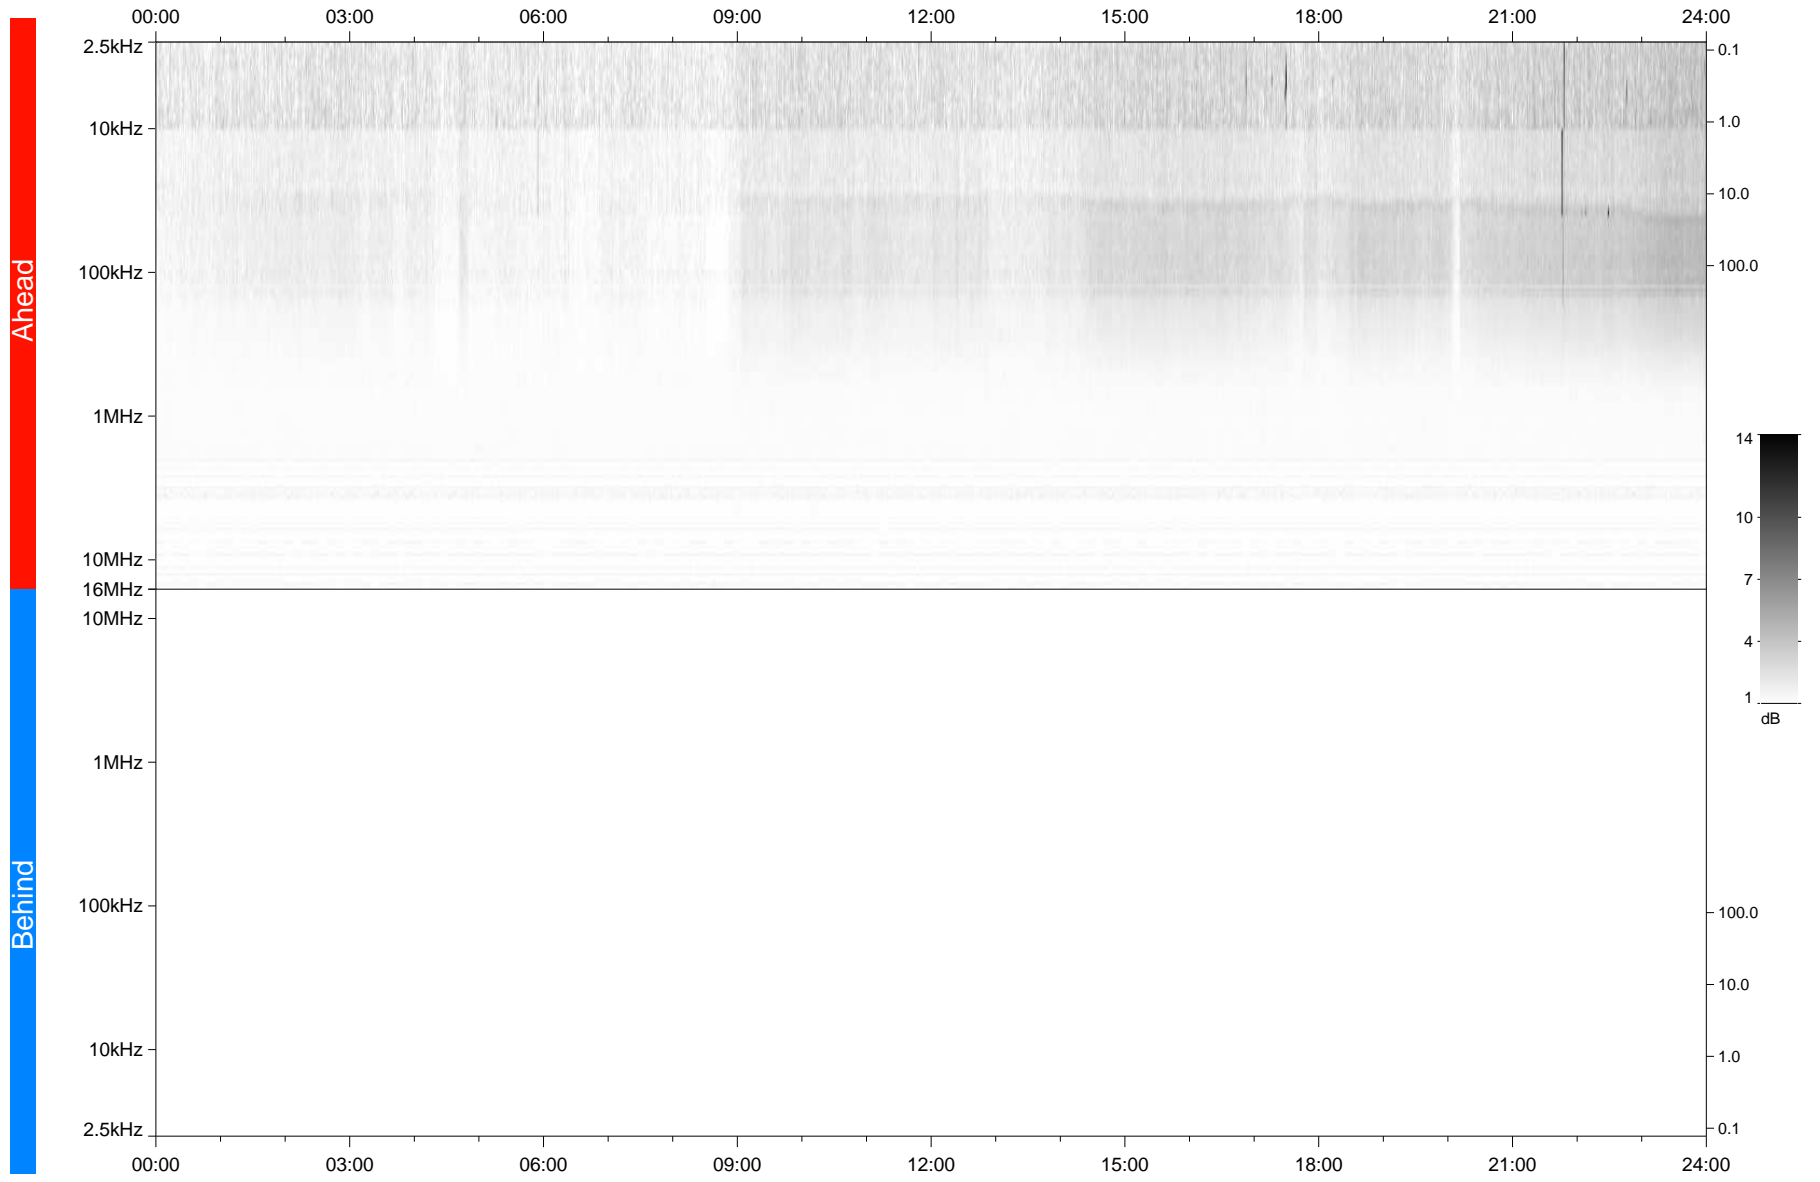

STEREO/WAVES Daily Summary - 08-Apr-2020 (DOY 099)

Ahead source file: swaves_ahead_2020_099_1_05.fin
Ahead PSE Angle: -75.4°

Behind PSE Angle: 71.4°
Behind source file: No STEREO-B data

Time (UTC)

file: stereo_swaves_daily-summary_gray_20200408_v04
made by: space.umn.edu on macOS with TDL 8.8.2 on 2022-10-03 13:45:24, with TLib V945 / dynspec V311