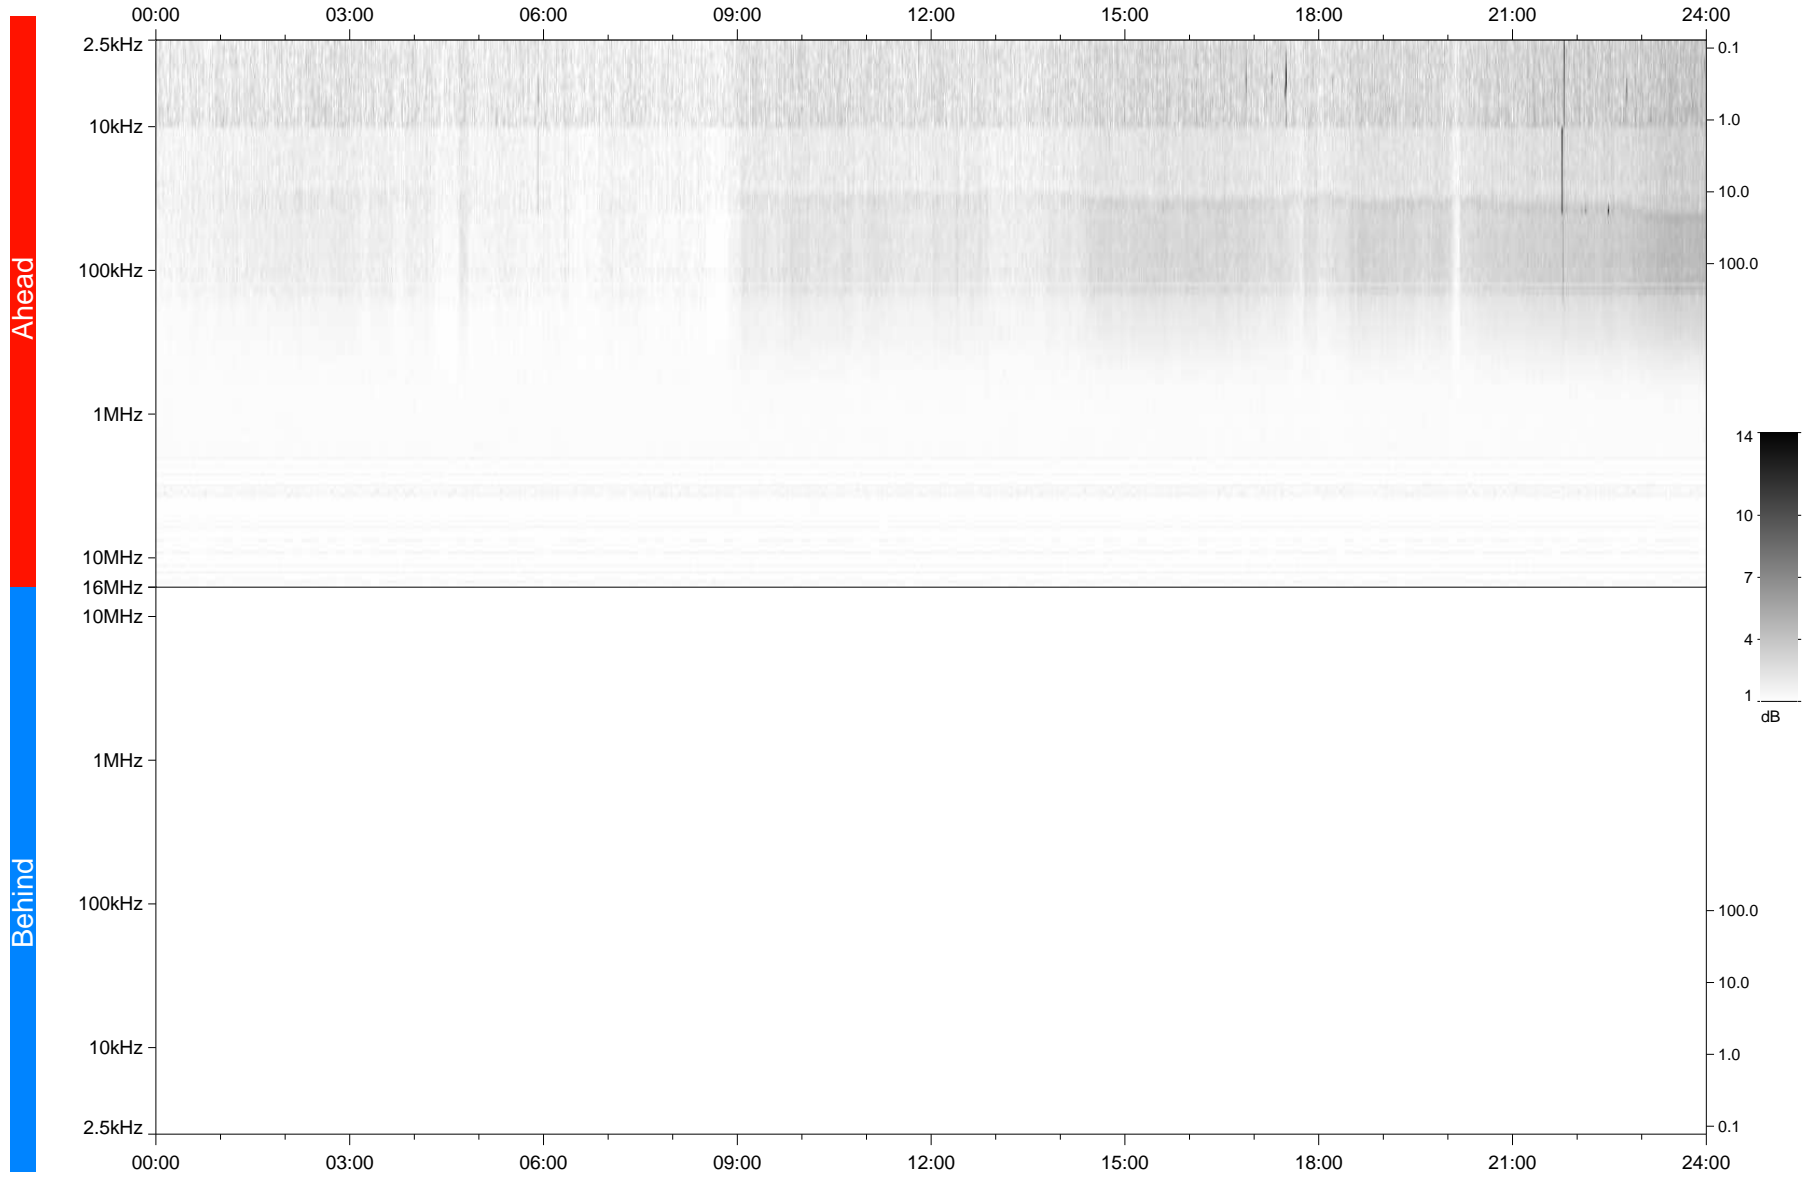

STEREO/WAVES Daily Summary - 08-Apr-2020 (DOY 099)

Ahead source file: swaves_ahead_2020_099_1_05.fin
Ahead PSE Angle: -75.4°

Behind PSE Angle: 71.4°
Behind source file: No STEREO-B data

Time (UTC)

file: stereo_swaves_daily-summary_gray_20200408_v03
made by: space.umn.edu on macOS with TDL 8.8.2 on 2022-09-15 13:09:19, with TMatlab V945 / dynspec V311